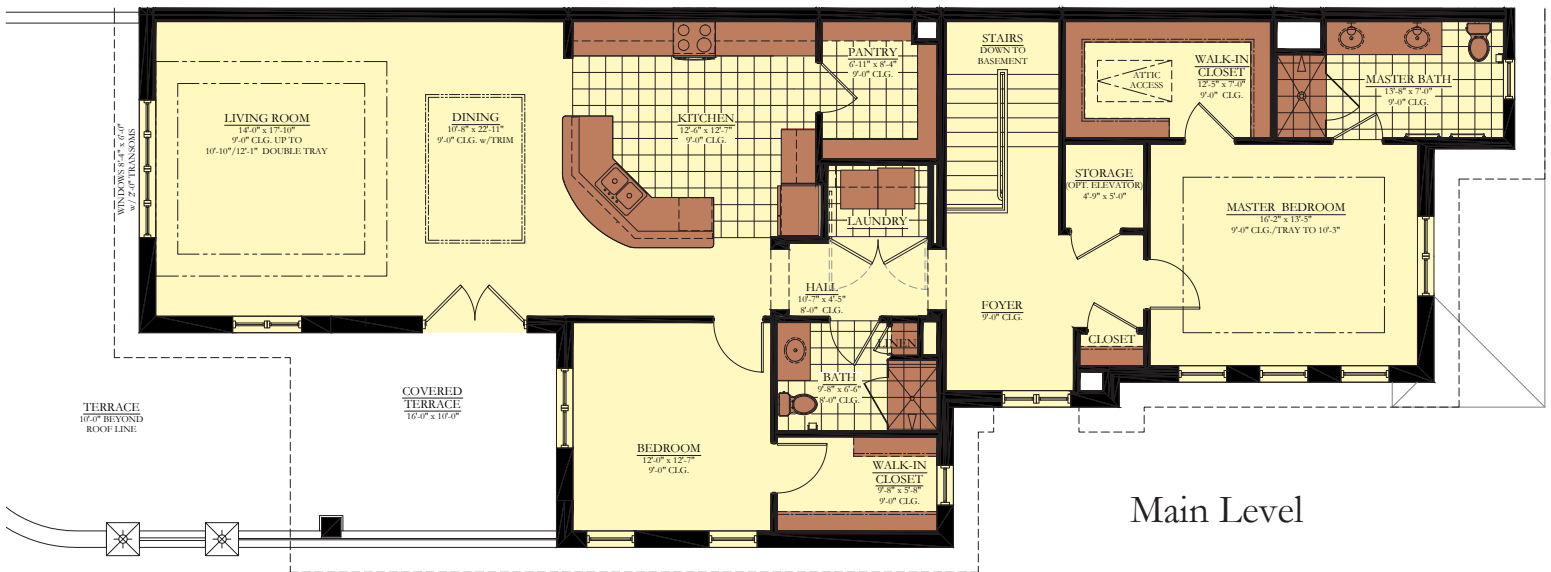

Estate Homes

Lowel Level

Main Level

Selle

2 Bedroom / 2 Bath
1991 square feet

Note: All floor plans are subject to change/adjustment.

SEARSTONE
A DISTINCTIVELY DIFFERENT
COMMUNITY FOR SENIORS

Call today: (919) 234-0400
www.SearStone.com

Selle