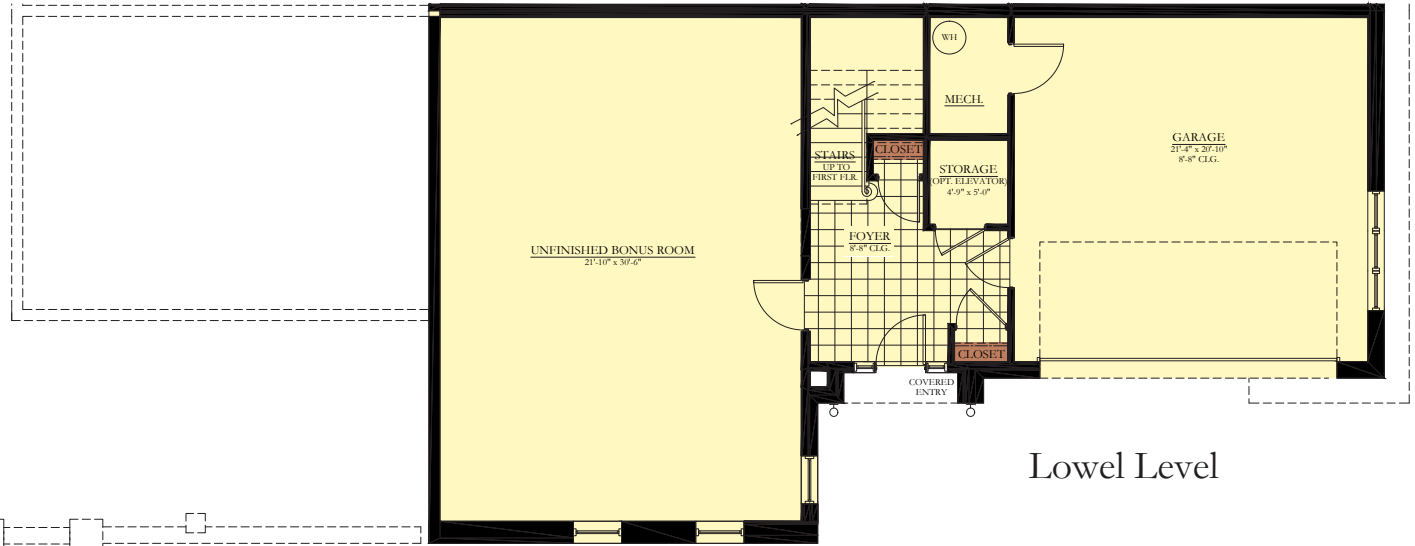

Estate Homes

Lowel Level

Main Level

Selle

2 Bedroom / 2 Bath
1991 square feet

Note: All floor plans are subject to change/adjustment.

SEARSTONE
A DISTINCTIVELY DIFFERENT
COMMUNITY FOR SENIORS

Call today: (919) 234-0400
www.SearStone.com

Selle