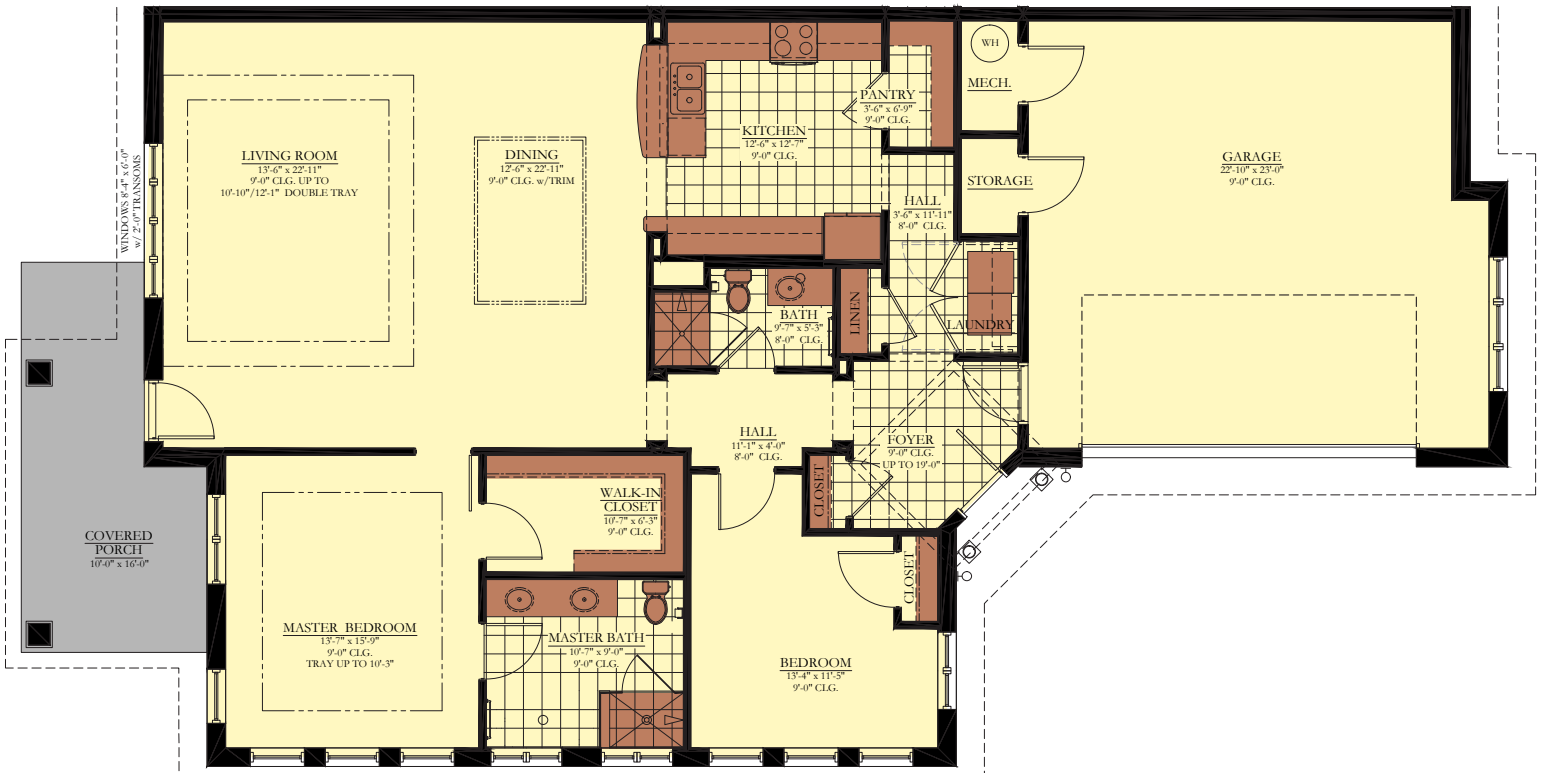

Estate Homes

Jutland

2 Bedroom / 2 Bath
1766 square feet

Note: All floor plans are subject to change/adjustment.

SEARSTONE
A DISTINCTIVELY DIFFERENT
COMMUNITY FOR SENIORS

Call today: (919) 234-0400
www.SearStone.com