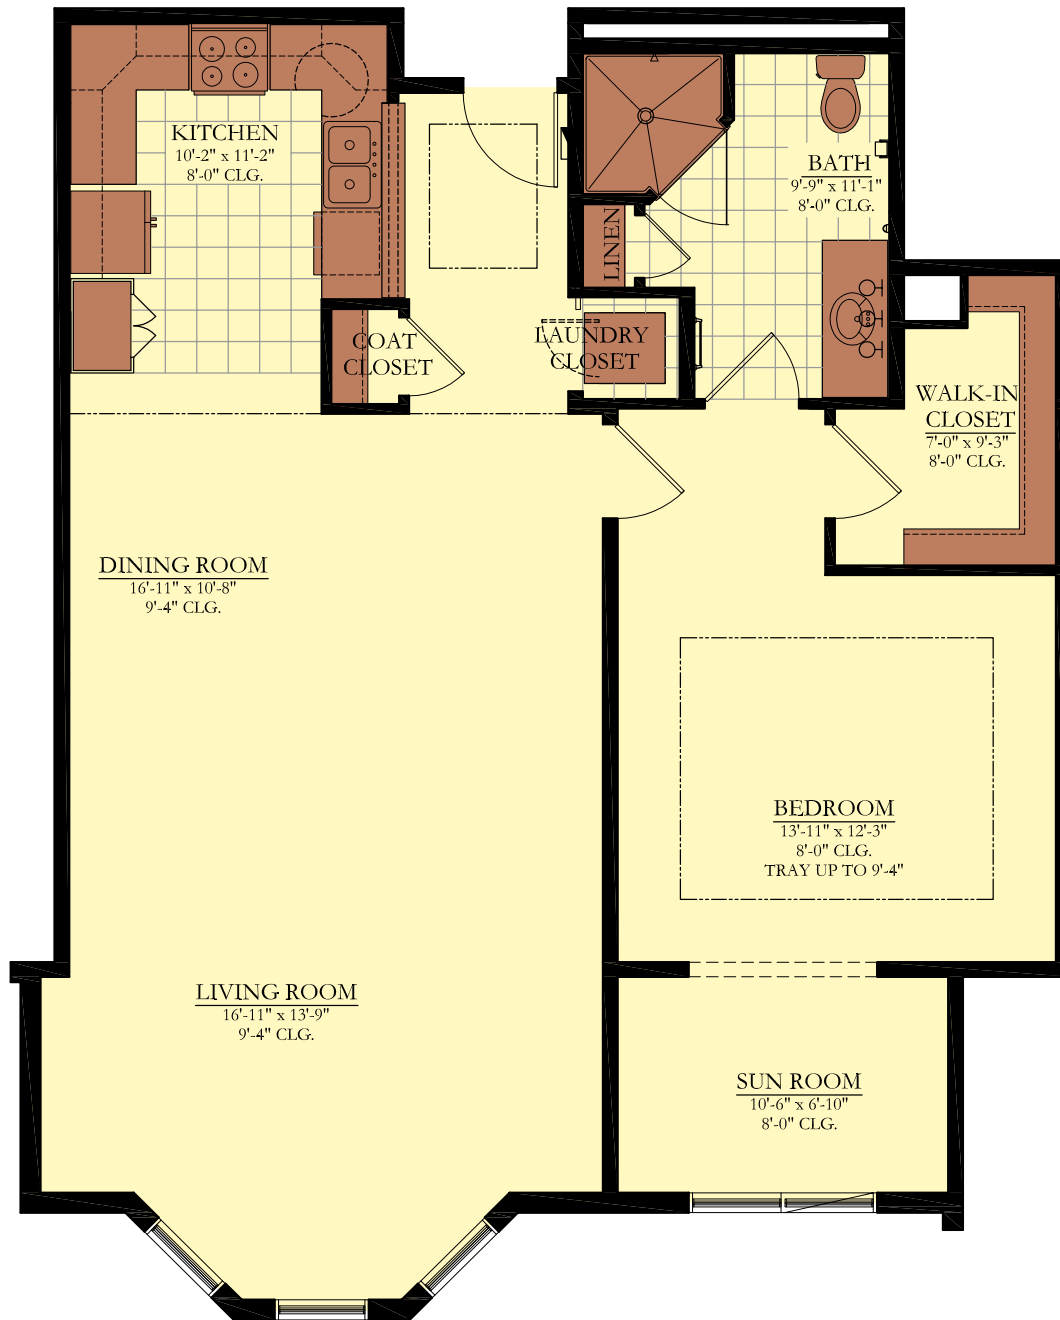

# Calais Terrace

Galacian

1 Bedroom / 1 Bath  
1165 square feet

Note: All floor plans are subject to change/adjustment.

SEARSTONE Call today: (919) 234-0400  
A DISTINCTIVELY DIFFERENT COMMUNITY FOR SENIORS  
www.SearStone.com

# Galacian