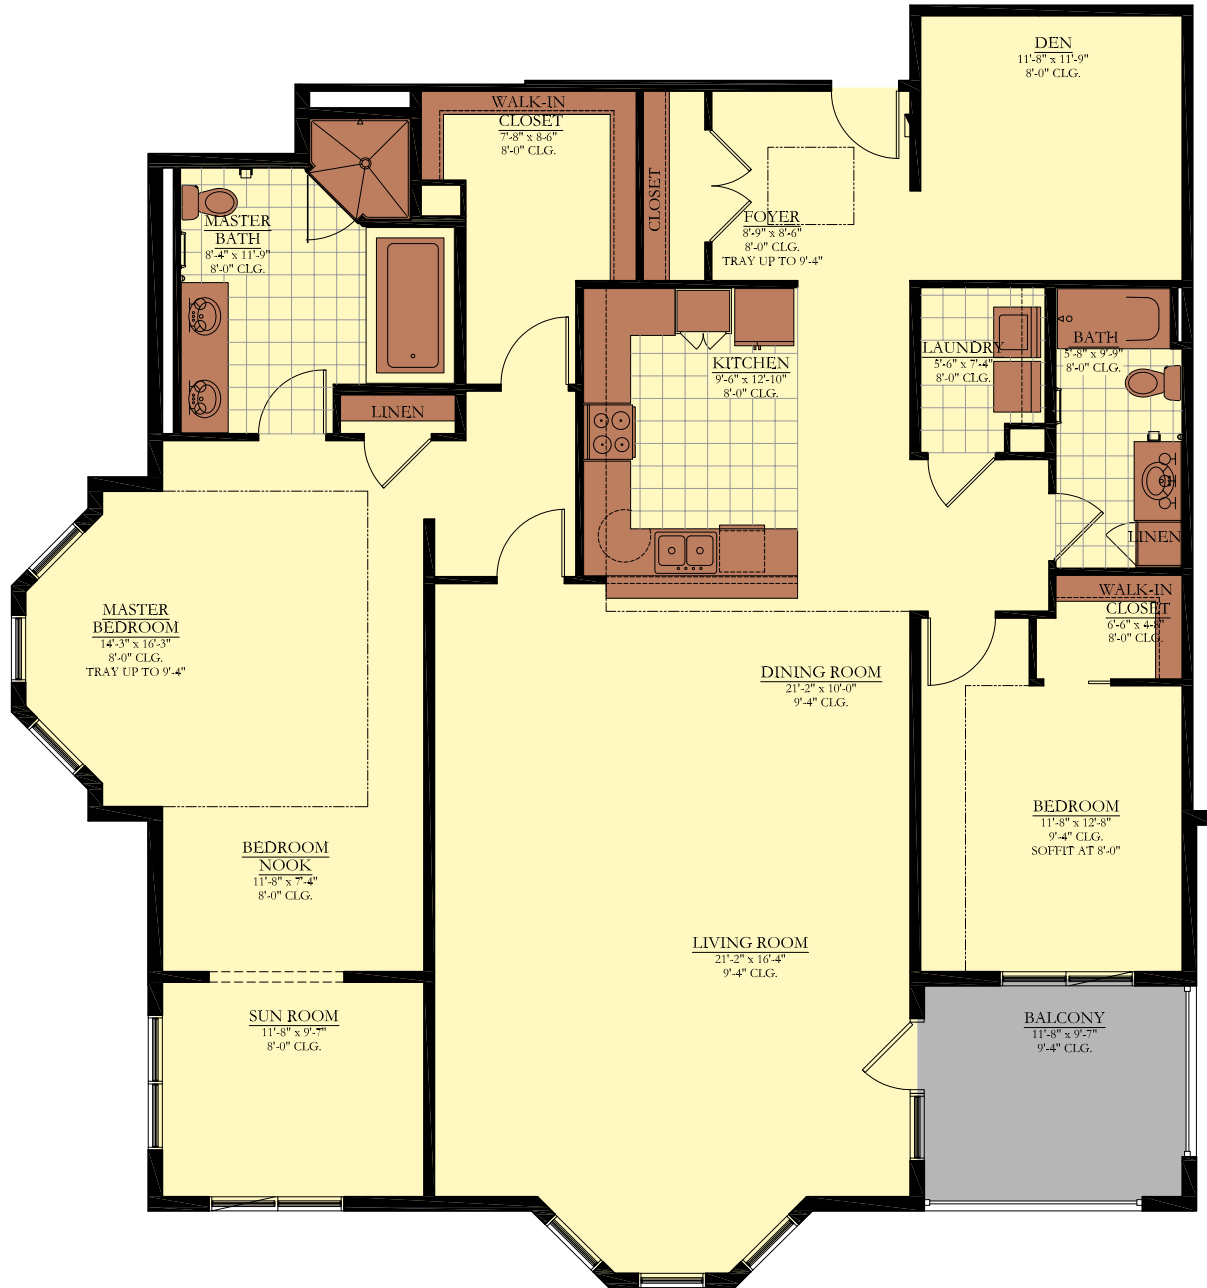

# Lorraine Plaza

Estonian  
2<sup>nd</sup> & 3<sup>rd</sup> Floor

2 Bedroom / 2 Bath / Den  
2294 square feet

Note: All floor plans are subject to change/adjustment.

SEARSTONE Call today: (919) 234-0400  
A DISTINCTIVELY DIFFERENT COMMUNITY FOR SENIORS  
www.SearStone.com