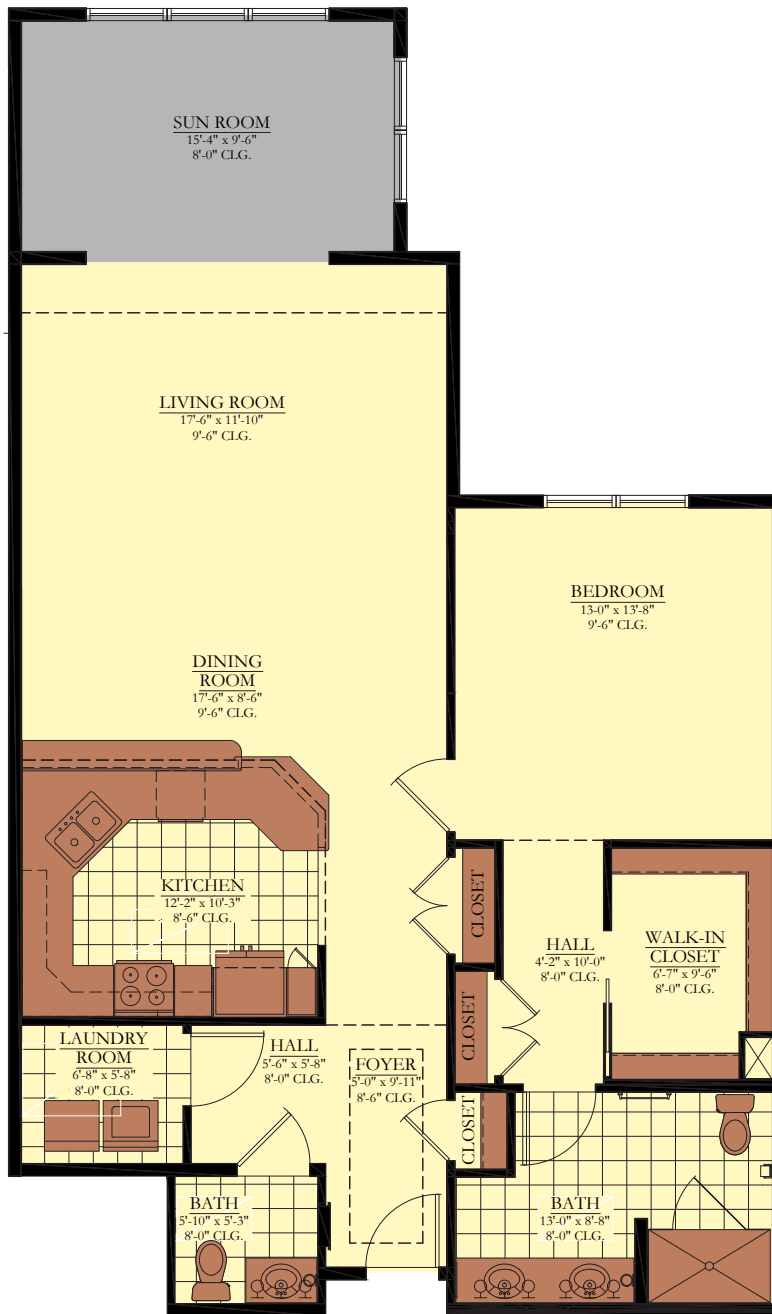

Winston Clubhouse

Belgian with Sunroom

1 Bedroom / 1.5 Bath
1356 square feet