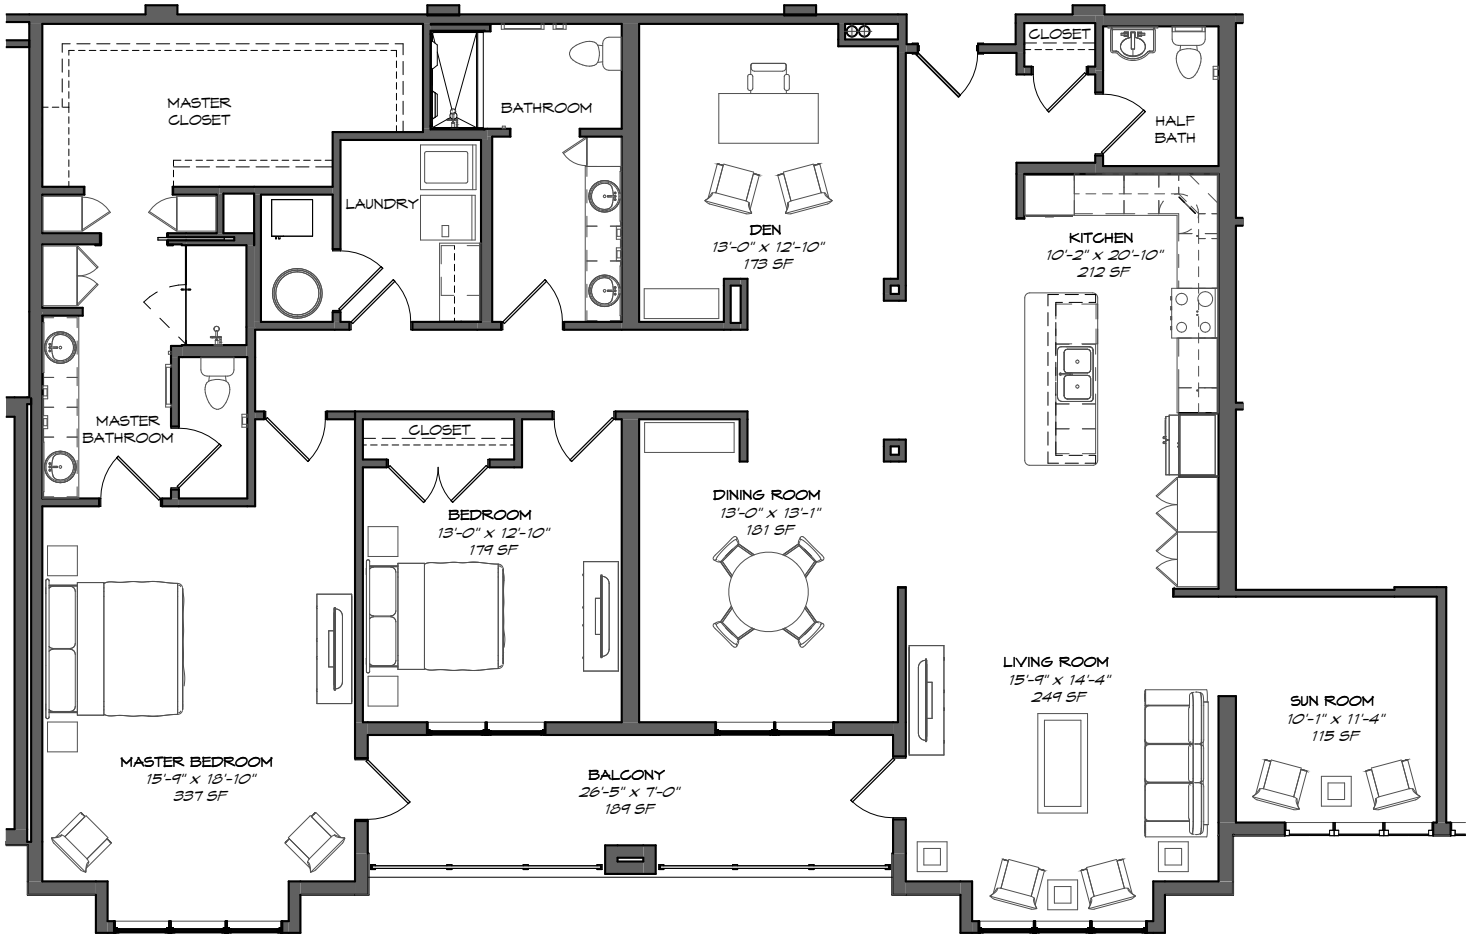

# THE HIGHVIEW

THE HIGHVIEW AT  
**SEARSTONE**  
SEARSTONE.COM

**FINLEY IV**

**2 BEDROOMS, 2 BATHROOMS, DEN**

**2,278 SQ. FT.**

NOTE: ALL FLOOR PLANS ARE SUBJECT TO CHANGE/ADJUSTMENT. 