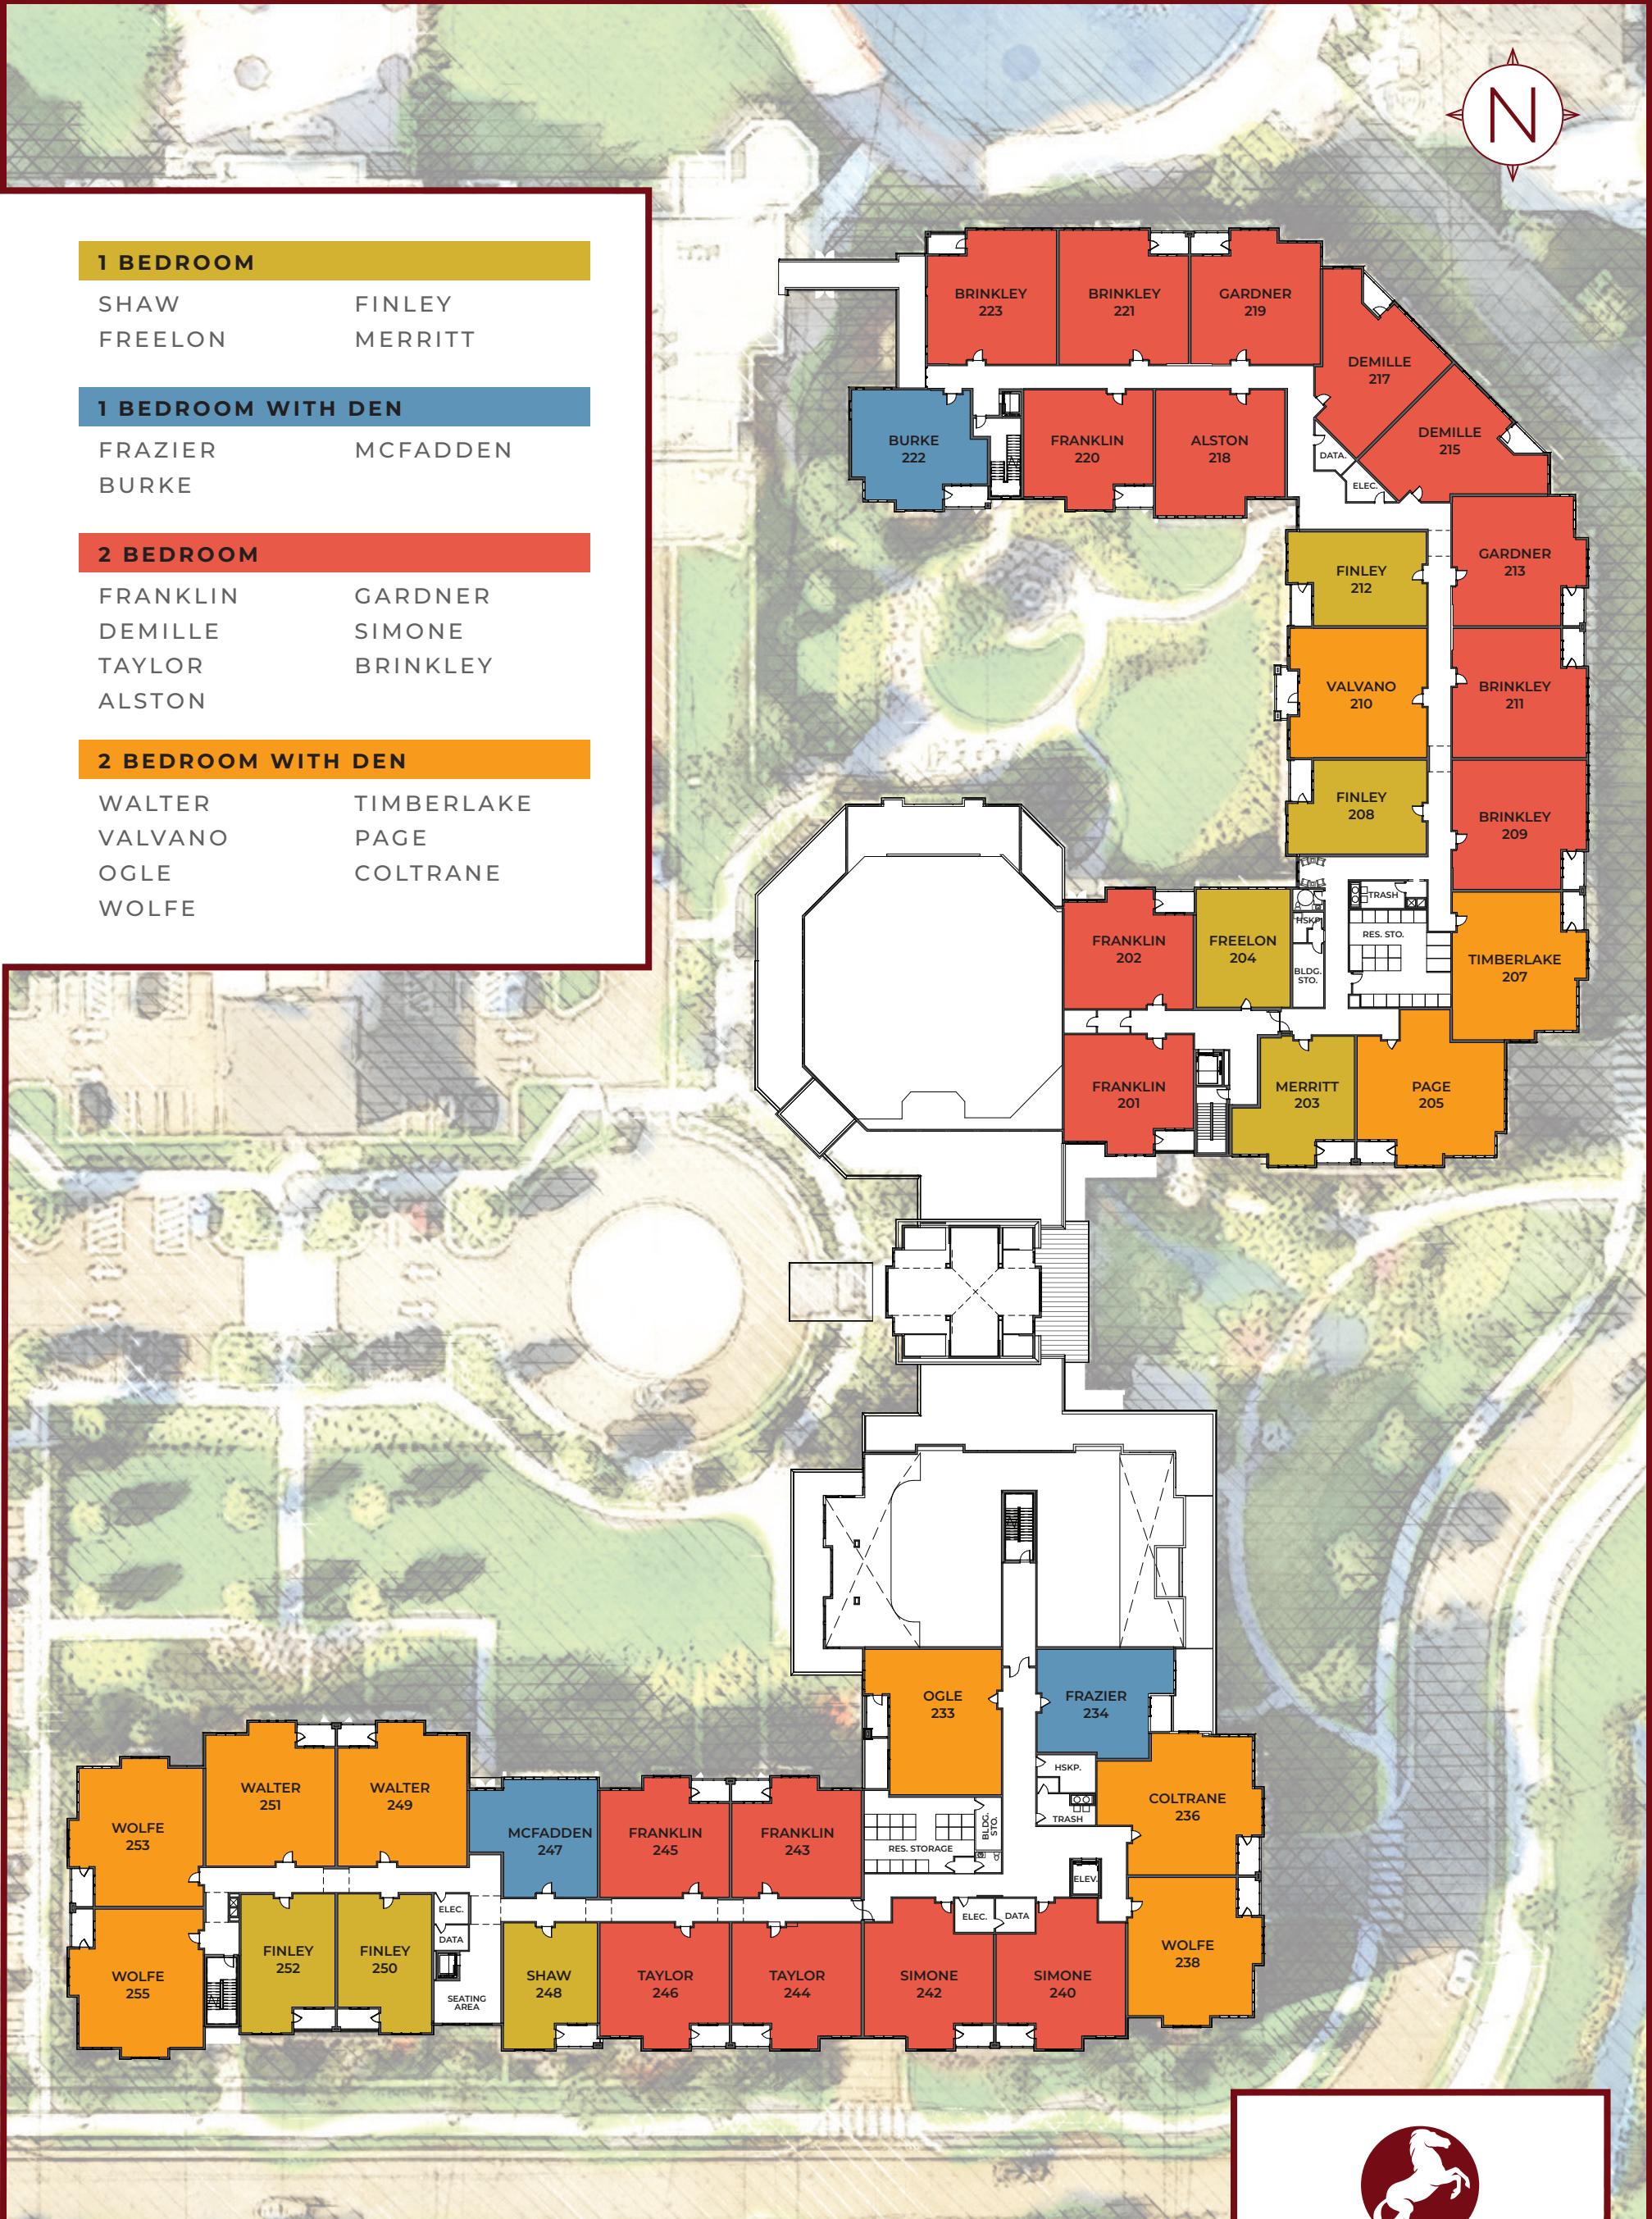

## 2 BEDROOM WITH DEN

WALTER  
VALVANO  
OGLE  
WOLFE

TIMBERLAKE  
PAGE  
COLTRANE

THE HIGHVIEW AT  
**SEARSTONE**  
SEARSTONE.COM

 ALL FLOOR PLANS ARE REPRESENTATIVE AND MAY NOT REFLECT THE EXACT DIMENSIONS OF ALL UNITS WITHIN THE BUILDING.