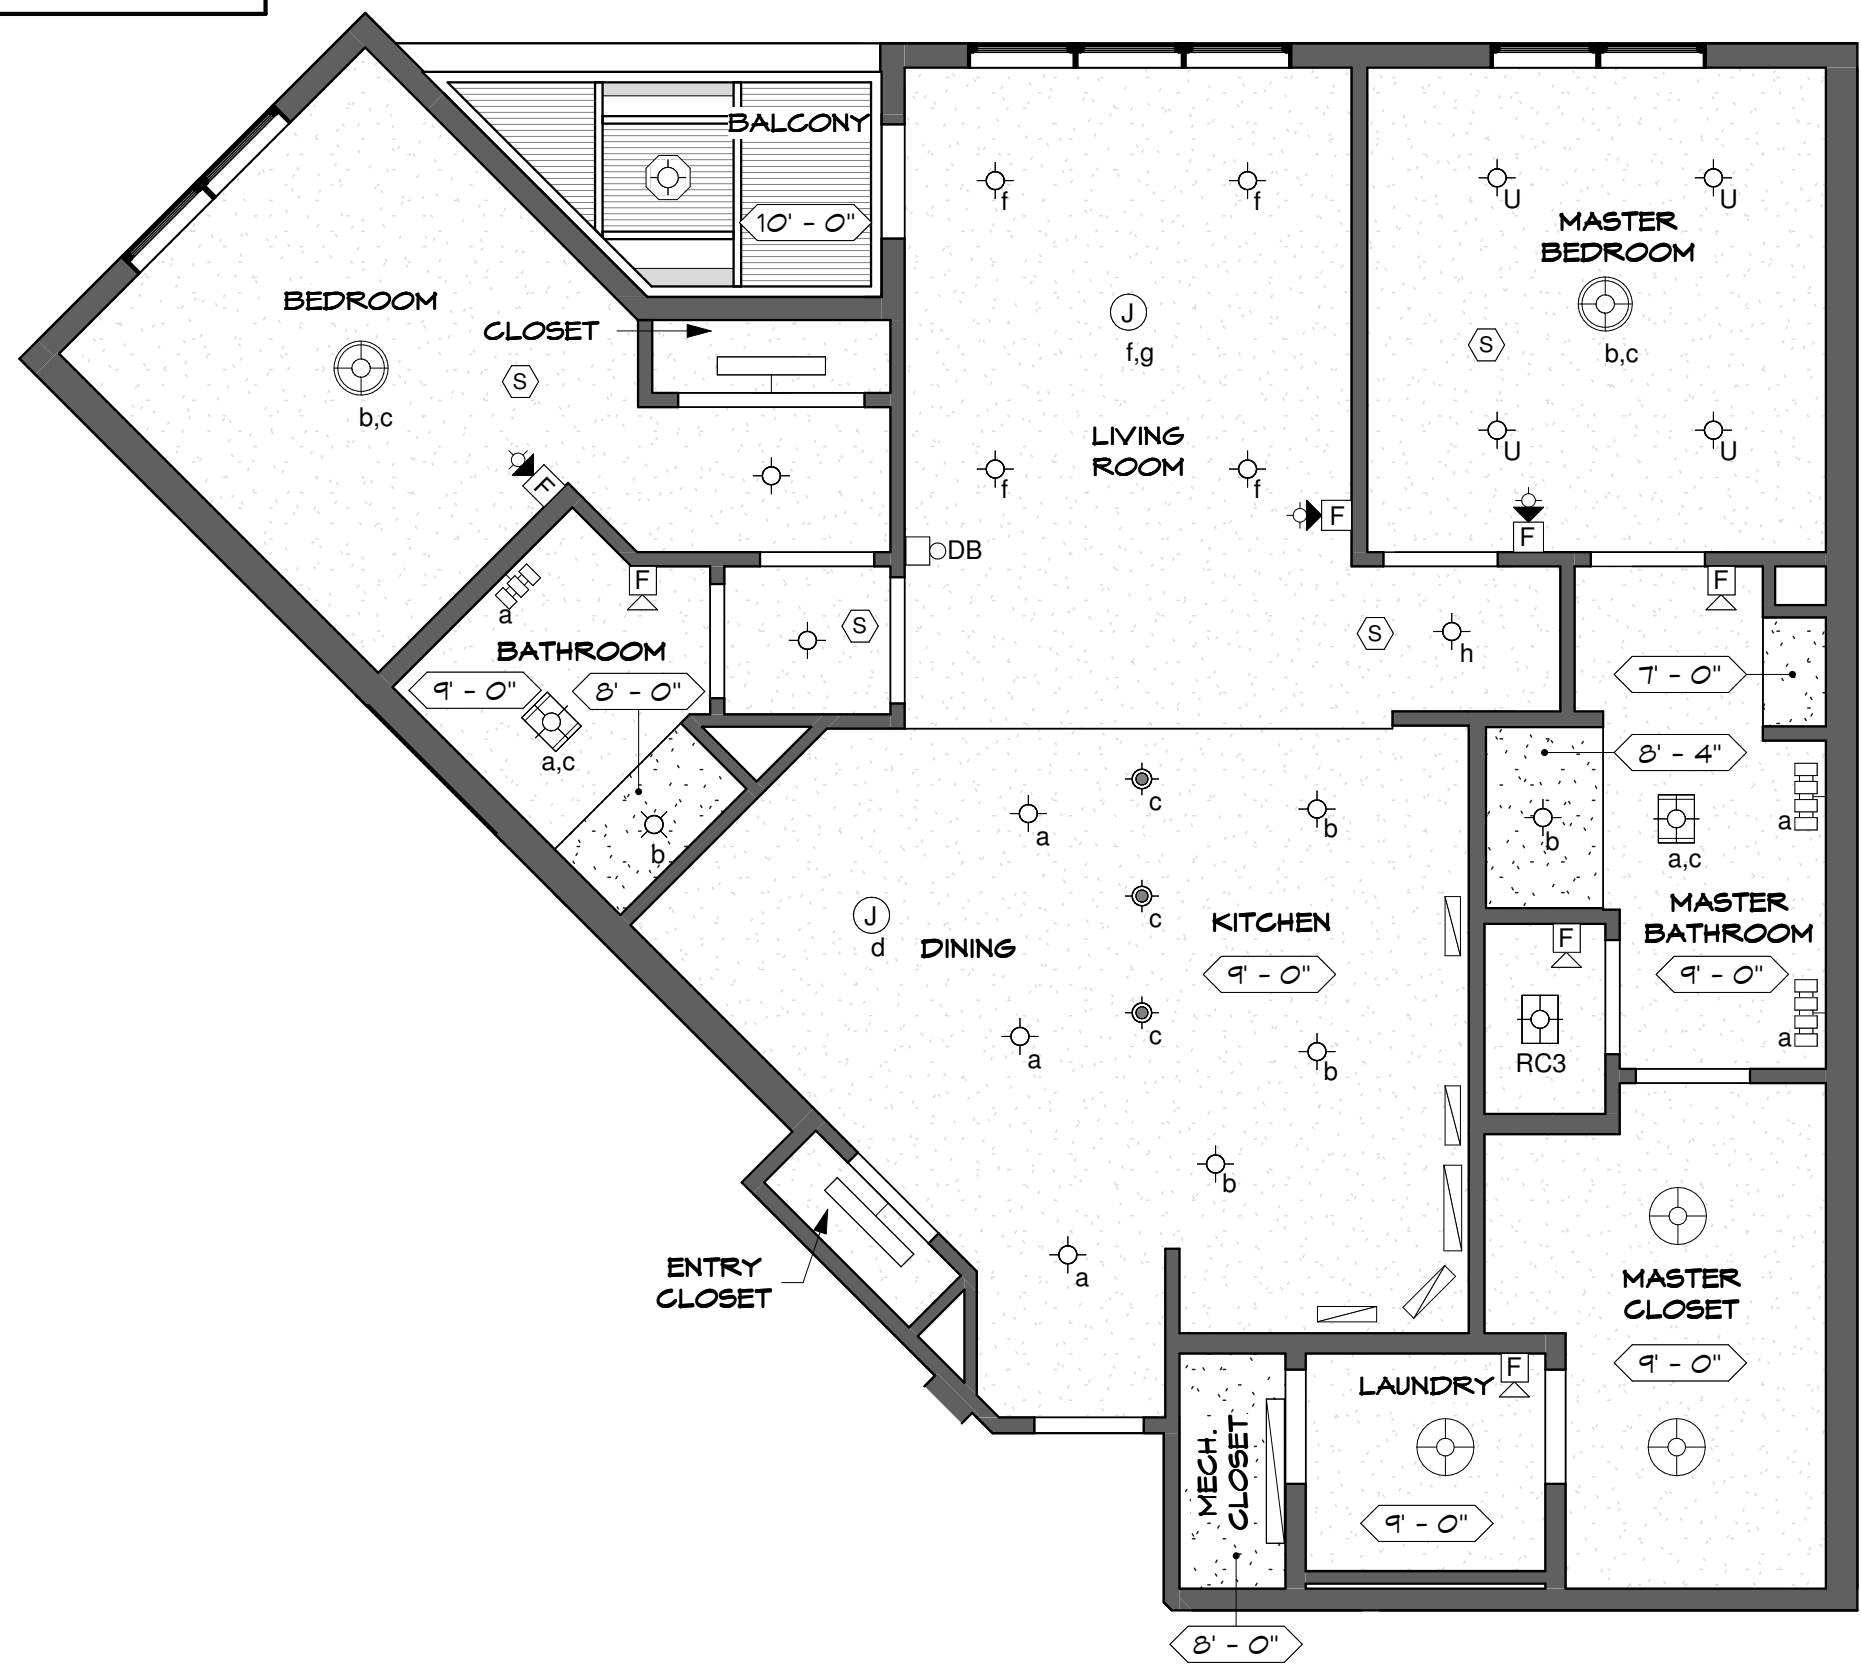

**KEY LEGEND**

-  DUPLEX RECEPTACLE
-  DUPLEX RECEPTACLE TOP HALF SWITCHED
-  GF DUPLEX RECEPTACLE GROUND FAULT
-  FLOOR DUPLEX RECEPTACLE
-  R RANGE RECEPTACLE
-  M MICROWAVE RECEPTACLE
-  W WASHER RECEPTACLE
-  D DRYER RECEPTACLE
-  \* DUPLEX RECEPTACLE ABOVE COUNTER
-  J JUNCTION BOX
-  TD TELEPHONE-DATA OUTLET
-  TV TELEVISION-DATA OUTLET
-  T1 TELEPHONE OUTLET
-  DB DOOR BELL-INTERIOR
-  ● DB DOOR BELL
-  RECESSED LOW VOLTAGE PANEL
-  RECESSED ELECTRICAL PANEL
-  S WALL SWITCH
-  S<sub>3</sub> THREE-WAY SWITCH
-  S<sub>3D</sub> THREE-WAY DIMMER SWITCH
-  CPT. CARPET
-  LVT. LUXURY VINYL TILE

**DEMILLE - UNIT 117 FLOOR PLAN**

SCALE: 3/16"=1'-0"

**SEARSTONE**  
RETIREMENT COMMUNITY

APPROVED:  
DATE:

DEMILLE

\*FLOOR PLAN  
SUBJECT TO CHANGE

SHEET 1 OF 2

10'-4" CEILING HEIGHT UNLESS NOTED OTHERWISE

- KEY LEGEND**
- (J) JUNCTION BOX
  - (S) SMOKE DETECTOR
  - ⊙ 4" DIAM. SHOWER LIGHT FIXTURE
  - ⊙ 6" DIAM. SURFACE MOUNTED LIGHT FIXTURE
  - ⊙ 6.5" DIAM. PENDANT LIGHT FIXTURE
  - ⊙ 18" DIAM. PENDANT LIGHT FIXTURE
  - ⊙ 19" DIAM. PENDANT LIGHT FIXTURE
  - ⊙ COMBINATION LIGHT/HEATER/FAN
  - ⊙ COMBINATION LIGHT/FAN
  - ⊙ VANITY LIGHT BAR (3)
  - ⊙ VANITY LIGHT BAR (4)
  - ▬ UNDERCABINET LIGHT FIXTURE
  - ▬ 36" TROFFER LIGHT FIXTURE
  - ▬ 48" TROFFER LIGHT FIXTURE
  - ⊙ BALCONY LIGHT FIXTURE
  - ⊙ UPGRADE - 6" DIAM. SURFACE MOUNTED LIGHT FIXTURE
  - ⊙ FIRE ALARM AUDIO/VISUAL DEVICES
  - ⊙ FIRE ALARM AUDIO DEVICE

**DEMILLE - UNIT 117 REFLECTED CEILING PLAN**

SCALE: 3/16"=1'-0"

**SEARSTONE**  
RETIREMENT COMMUNITY

APPROVED: DATE:	DEMILLE
*FLOOR PLAN SUBJECT TO CHANGE	SHEET 2 OF 2