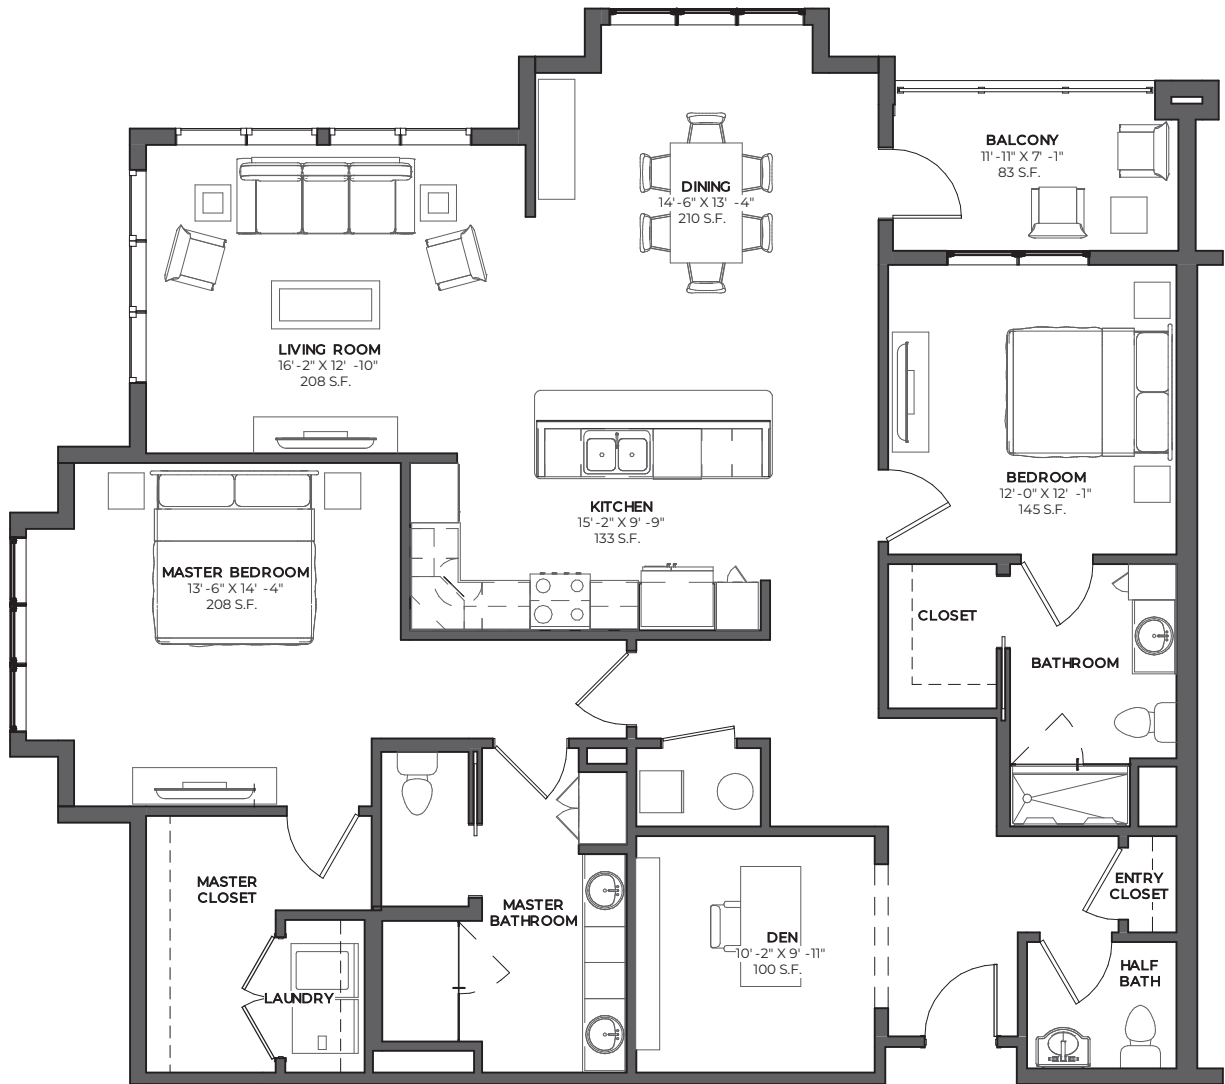

THE HIGHVIEW

THE HIGHVIEW AT
SEARSTONE
SEARSTONE.COM

WOLFE II

2 BEDROOMS, 2.5 BATHROOMS, DEN
1,690 SQ. FT. | FLOORS 3, 4

NOTE: ALL FLOOR PLANS ARE SUBJECT TO CHANGE/ADJUSTMENT. 