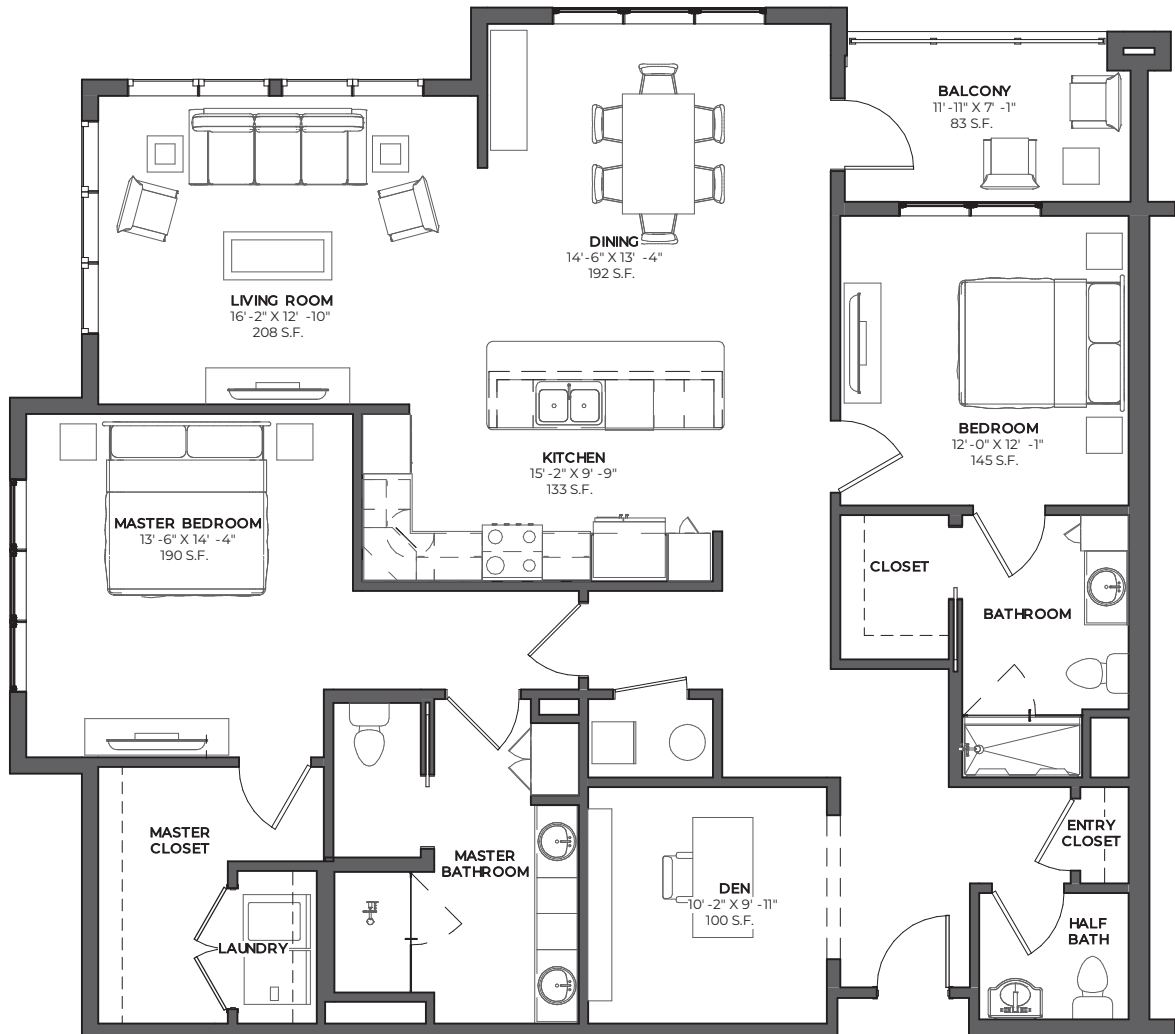

# THE HIGHVIEW

THE HIGHVIEW AT  
**SEARSTONE**  
SEARSTONE.COM

**WOLFE**

**2 BEDROOMS, 2.5 BATHROOMS, DEN**  
1,672 SQ. FT. | FLOORS 1, 2

NOTE: ALL FLOOR PLANS ARE SUBJECT TO CHANGE/ADJUSTMENT. 