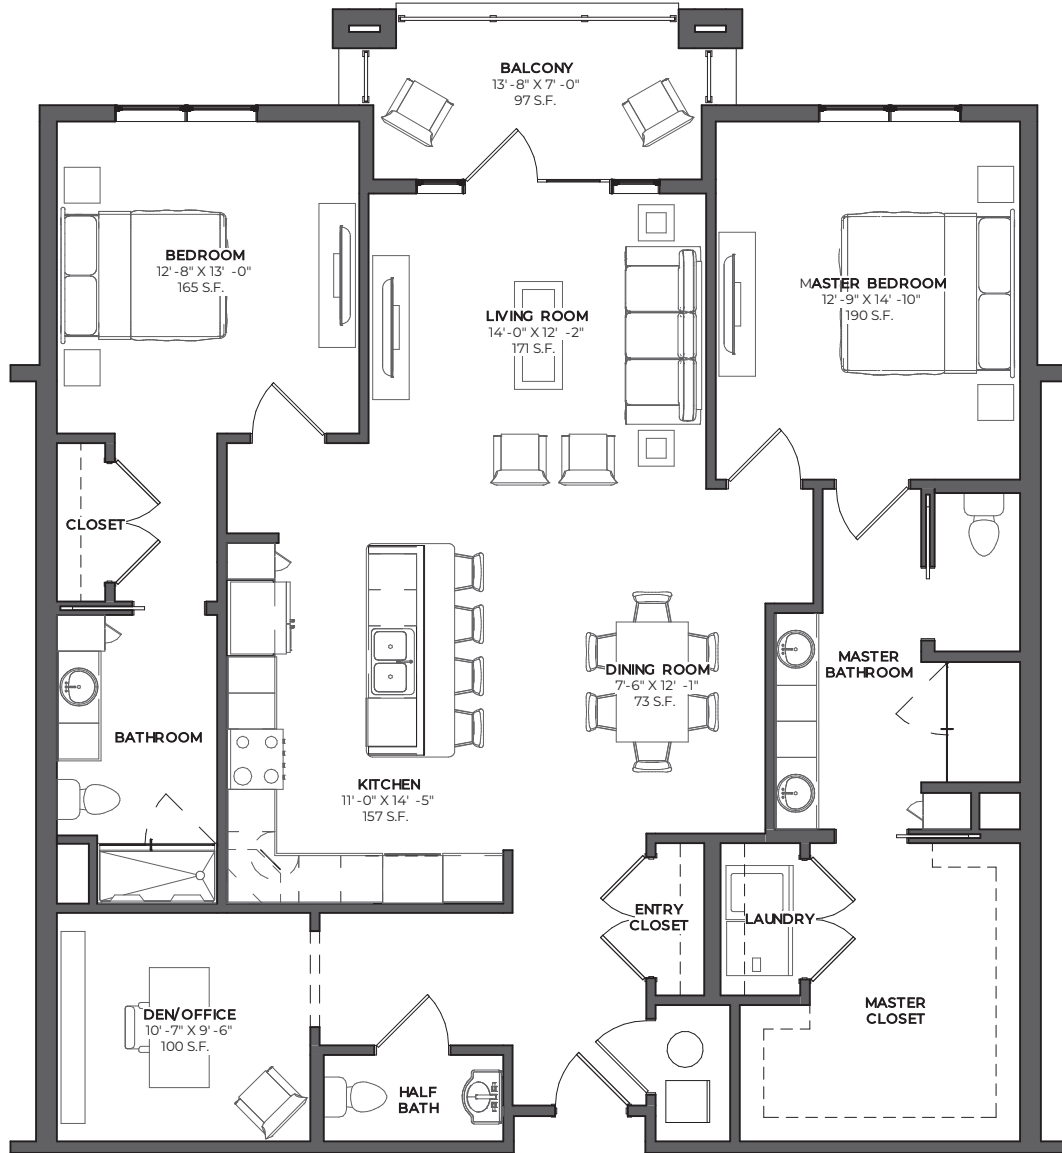

THE HIGHVIEW

THE HIGHVIEW AT
SEARSTONE
SEARSTONE.COM

VALVANO

2 BEDROOMS, 2.5 BATHROOMS, DEN
1,651 SQ. FT. | FLOORS 1, 2, 3, & 4

NOTE: ALL FLOOR PLANS ARE SUBJECT TO CHANGE/ADJUSTMENT. 