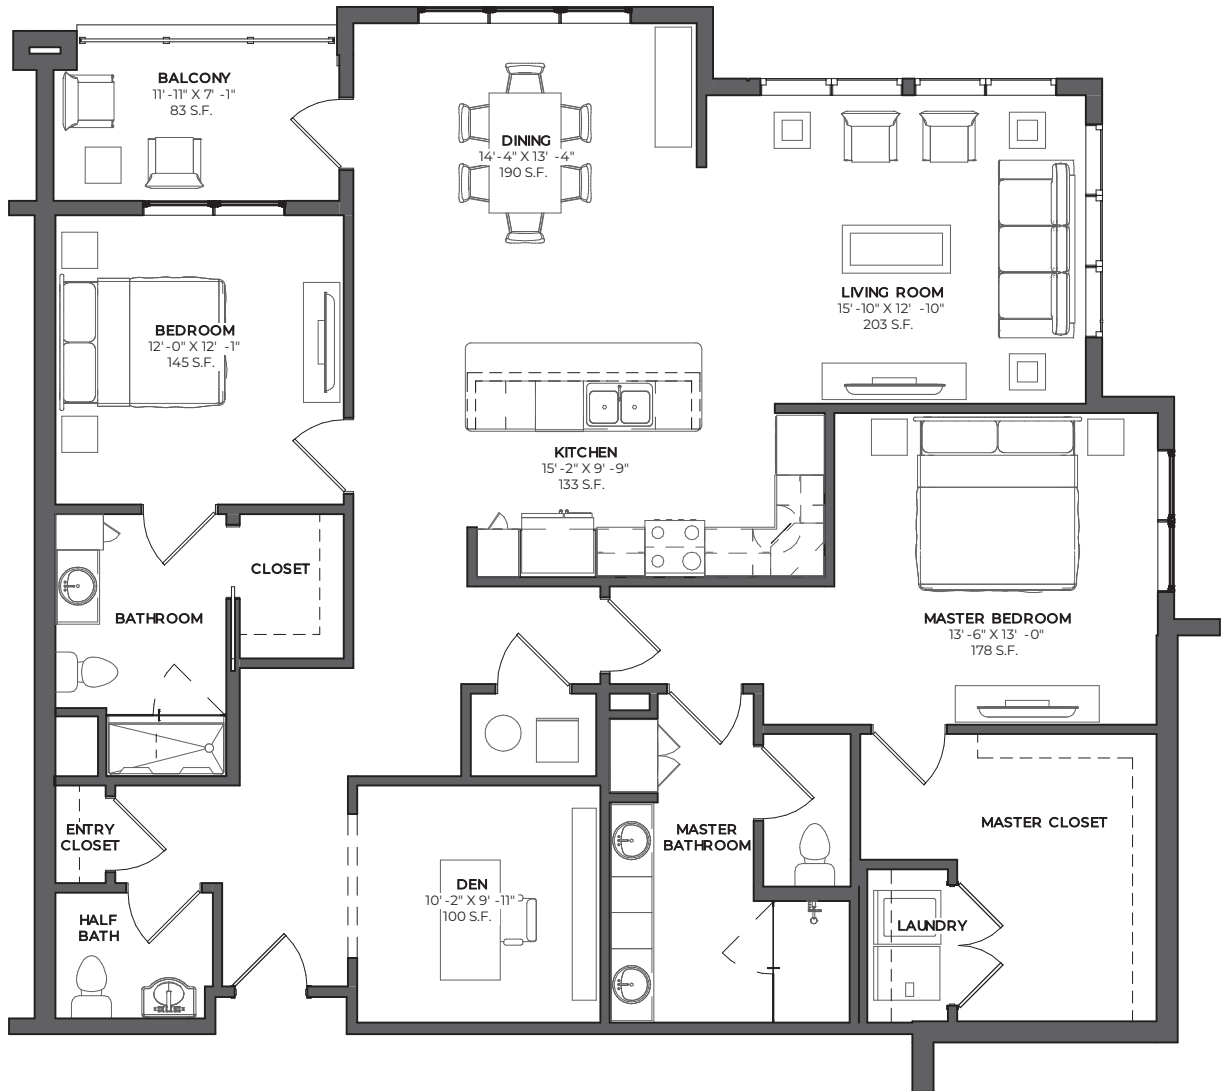

THE HIGHVIEW

THE HIGHVIEW AT
SEARSTONE
SEARSTONE.COM

TIMBERLAKE

2 BEDROOMS, 2.5 BATHROOMS, DEN
1,705 SQ. FT. | FLOORS 1, 2

NOTE: ALL FLOOR PLANS ARE SUBJECT TO CHANGE/ADJUSTMENT. 