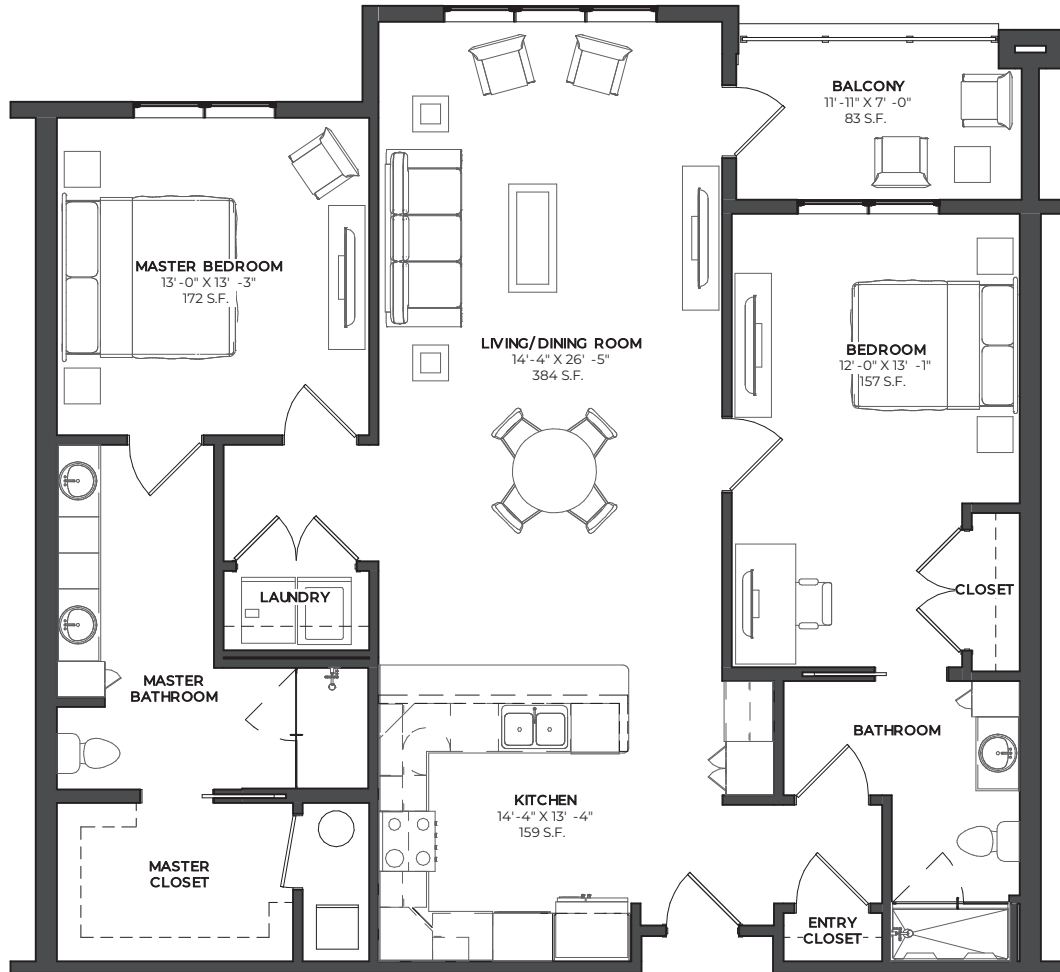

THE HIGHVIEW

THE HIGHVIEW AT
SEARSTONE
SEARSTONE.COM

TAYLOR

2 BEDROOMS, 2 BATHROOMS
1,409 SQ. FT. | FLOORS 1, 2

NOTE: ALL FLOOR PLANS ARE SUBJECT TO CHANGE/ADJUSTMENT. 