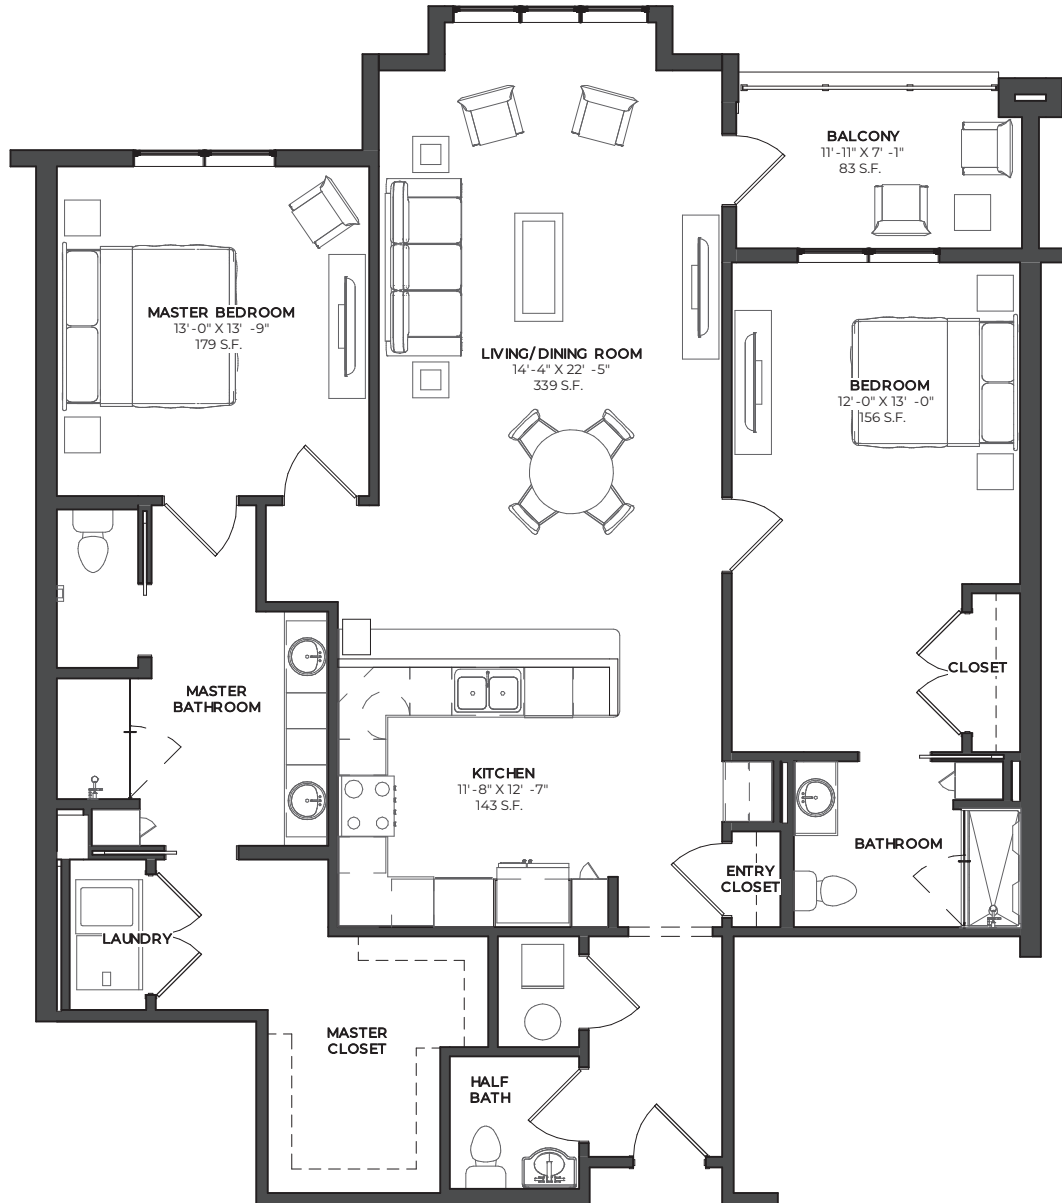

THE HIGHVIEW

THE HIGHVIEW AT
SEARSTONE
SEARSTONE.COM

SIMONE II

2 BEDROOMS, 2.5 BATHROOMS
1,528 SQ. FT. | FLOORS 3, 4

NOTE: ALL FLOOR PLANS ARE SUBJECT TO CHANGE/ADJUSTMENT. 