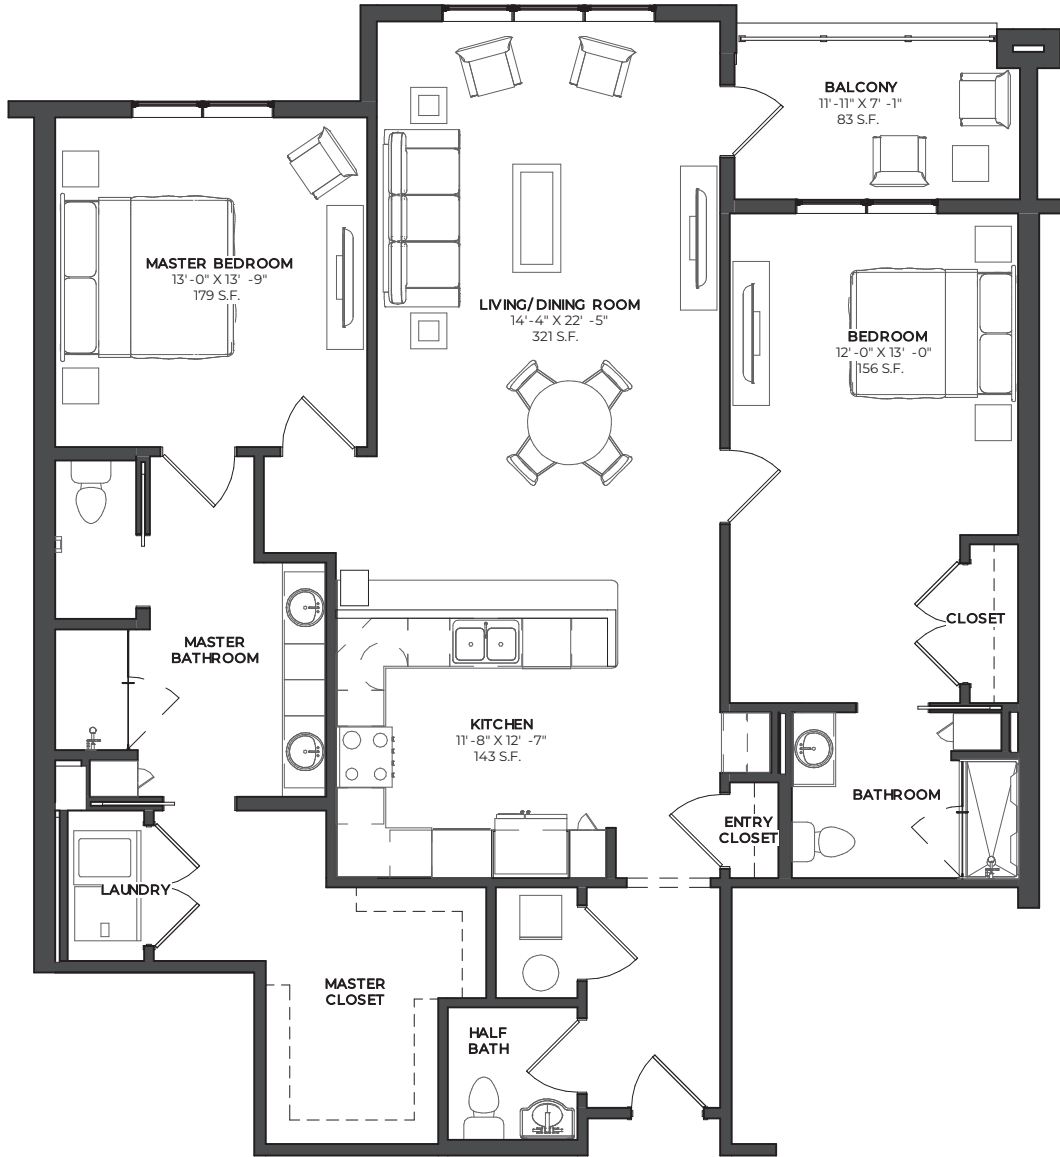

THE HIGHVIEW

THE HIGHVIEW AT
SEARSTONE
SEARSTONE.COM

SIMONE

2 BEDROOMS, 2.5 BATHROOMS

1,510 SQ. FT. | FLOOR 2

NOTE: ALL FLOOR PLANS ARE SUBJECT TO CHANGE/ADJUSTMENT. 