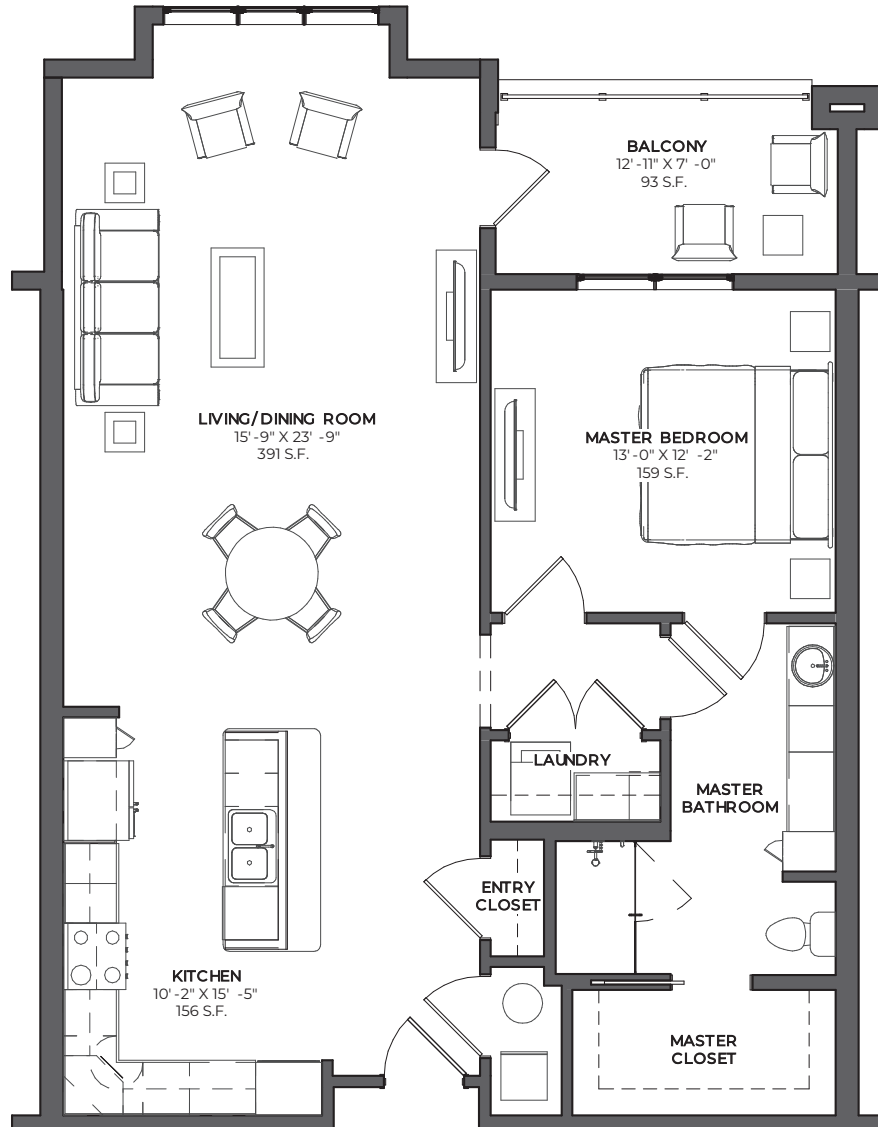

THE HIGHVIEW

THE HIGHVIEW AT
SEARSTONE
SEARSTONE.COM

SHAW II

1 BEDROOM, 1 BATHROOM
1,041 SQ. FT. | FLOORS 3, 4

NOTE: ALL FLOOR PLANS ARE SUBJECT TO CHANGE/ADJUSTMENT. 