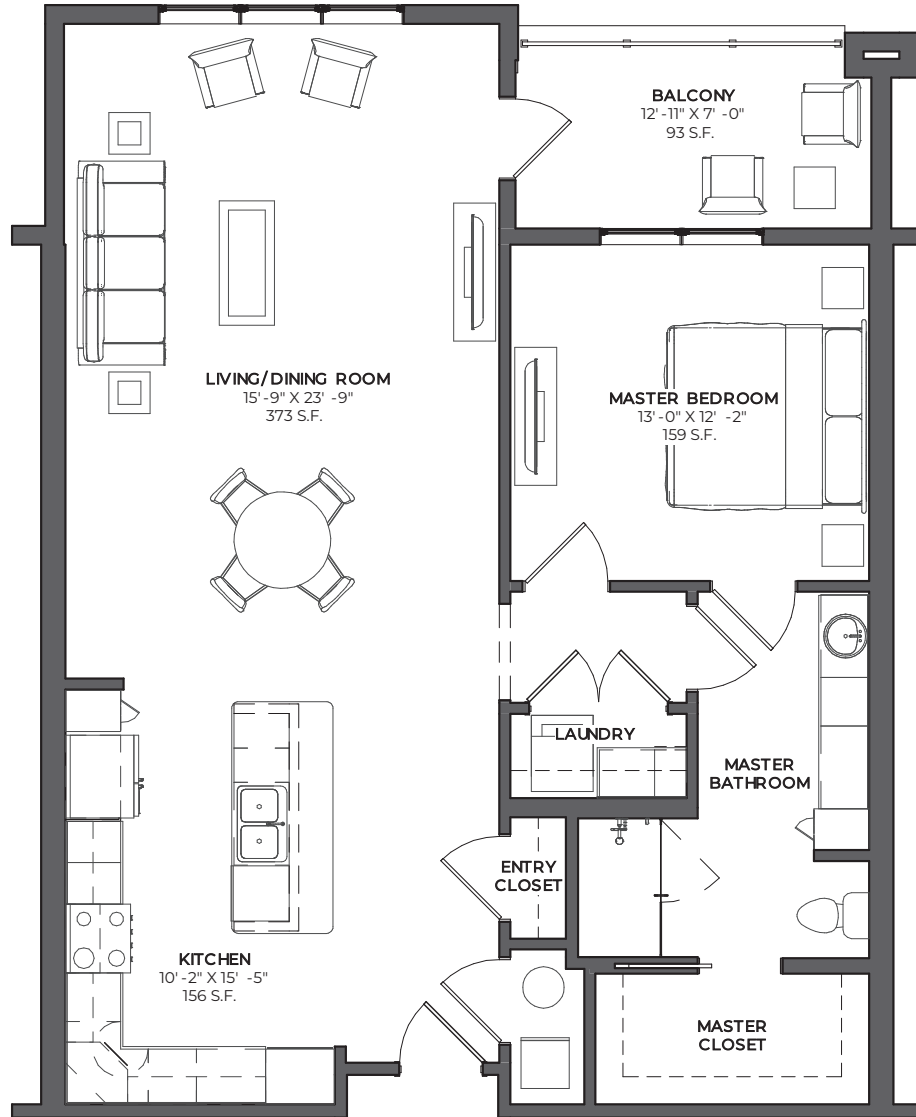

THE HIGHVIEW

THE HIGHVIEW AT
SEARSTONE
SEARSTONE.COM

SHAW

1 BEDROOM, 1 BATHROOM
1,023 SQ. FT. | FLOORS 1, 2

NOTE: ALL FLOOR PLANS ARE SUBJECT TO CHANGE/ADJUSTMENT. 