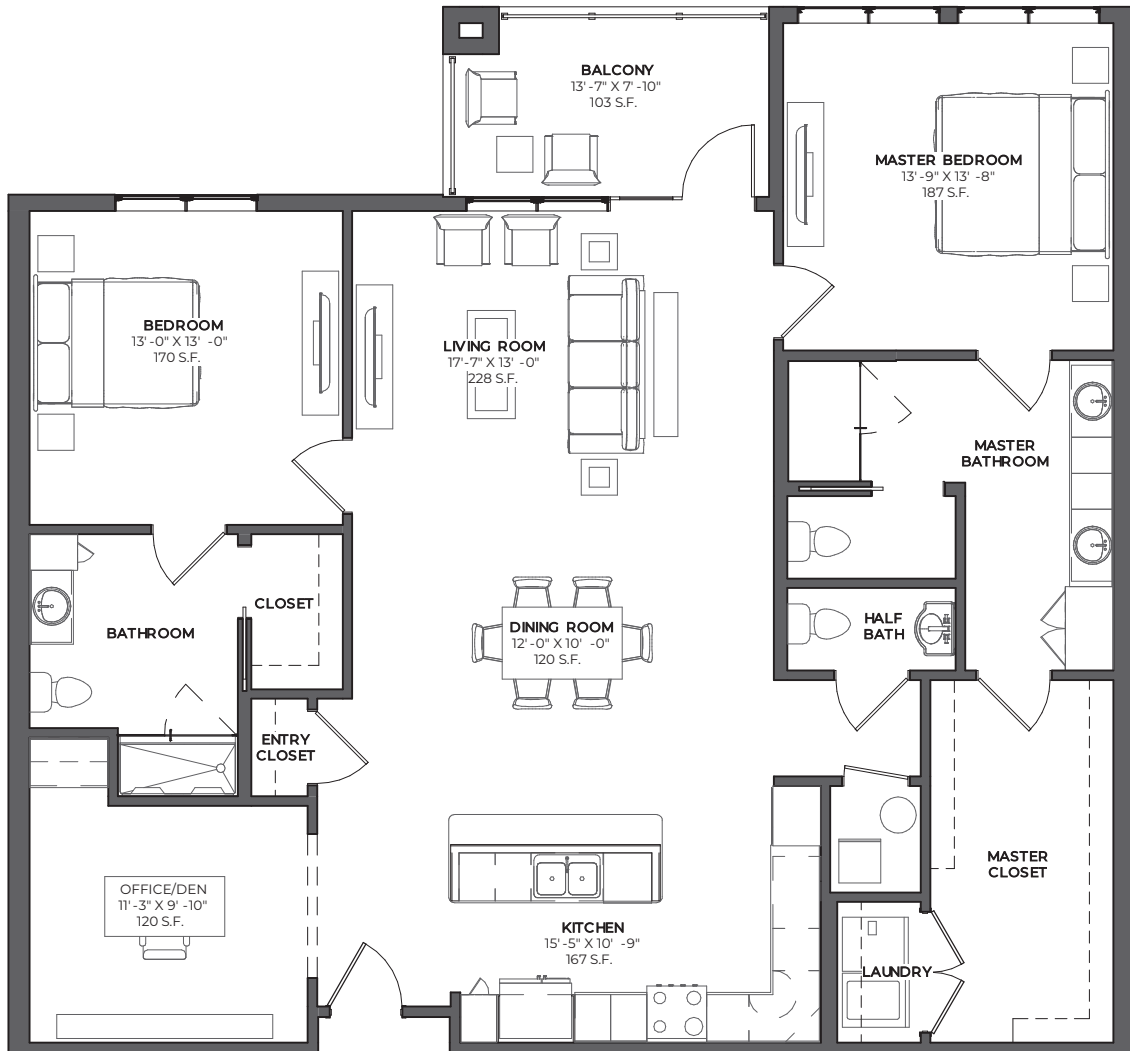

# THE HIGHVIEW

THE HIGHVIEW AT  
**SEARSTONE**  
SEARSTONE.COM

**OGLE** 

**2 BEDROOMS, 2.5 BATHROOMS, DEN**  
1,663 SQ. FT. | FLOOR 2

NOTE: ALL FLOOR PLANS ARE SUBJECT TO CHANGE/ADJUSTMENT. 