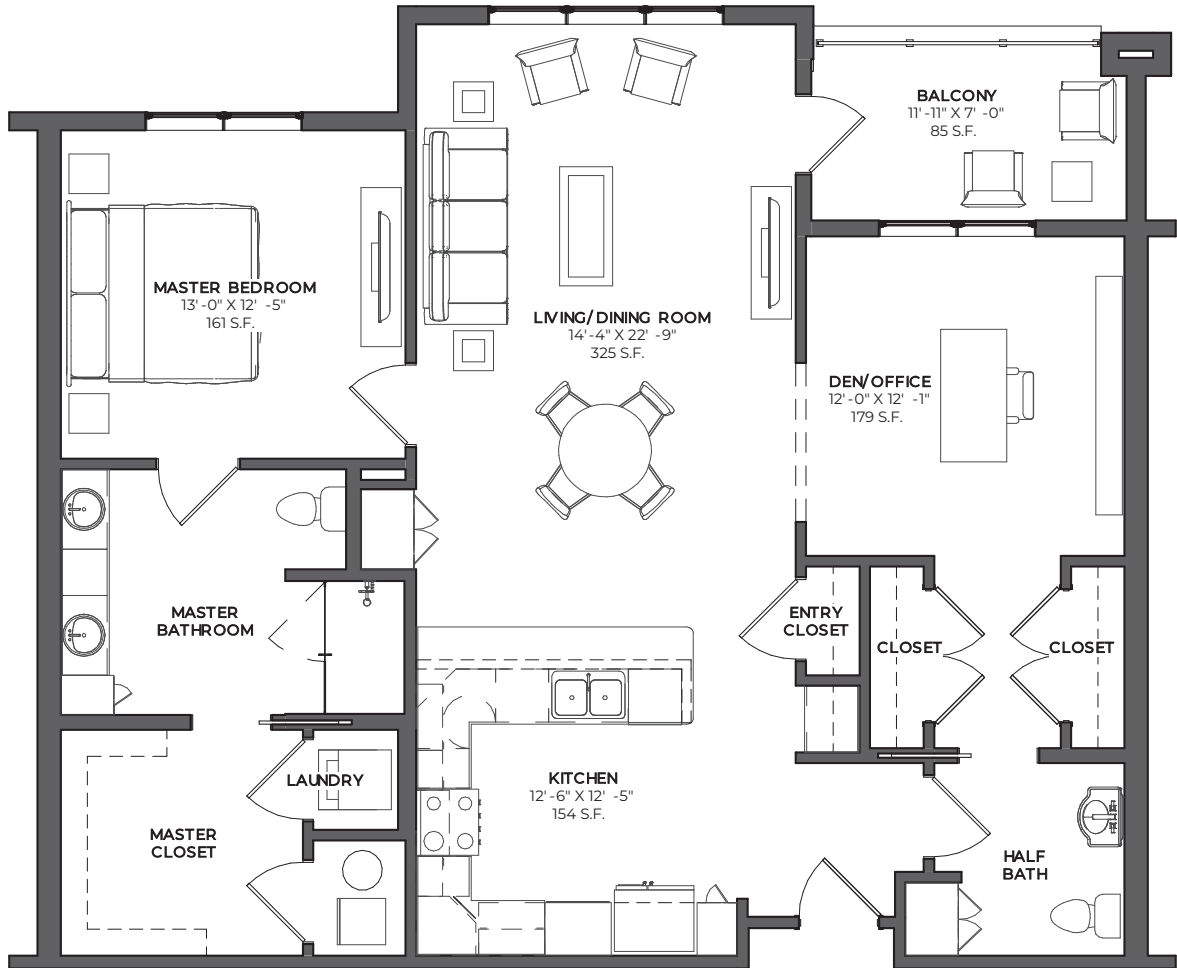

THE HIGHVIEW

THE HIGHVIEW AT
SEARSTONE
SEARSTONE.COM

MURRAY

1 BEDROOM, 1.5 BATHROOMS, DEN
1,248 SQ. FT. | FLOOR 1

NOTE: ALL FLOOR PLANS ARE SUBJECT TO CHANGE/ADJUSTMENT. 