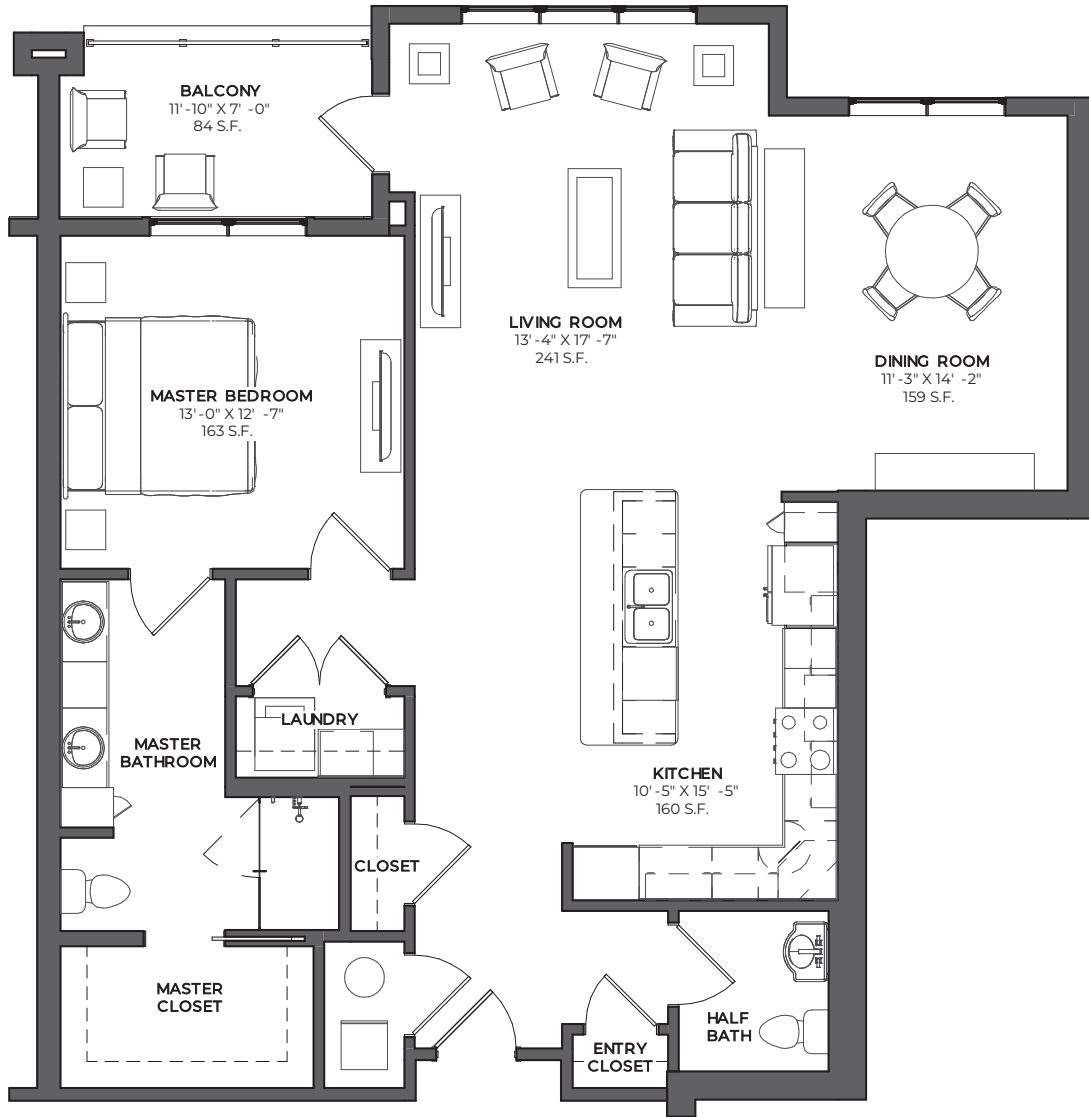

THE HIGHVIEW

THE HIGHVIEW AT
SEARSTONE
SEARSTONE.COM

MERRITT

1 BEDROOM, 1.5 BATHROOMS
1,178 SQ. FT. | FLOORS 1, 2

NOTE: ALL FLOOR PLANS ARE SUBJECT TO CHANGE/ADJUSTMENT. 