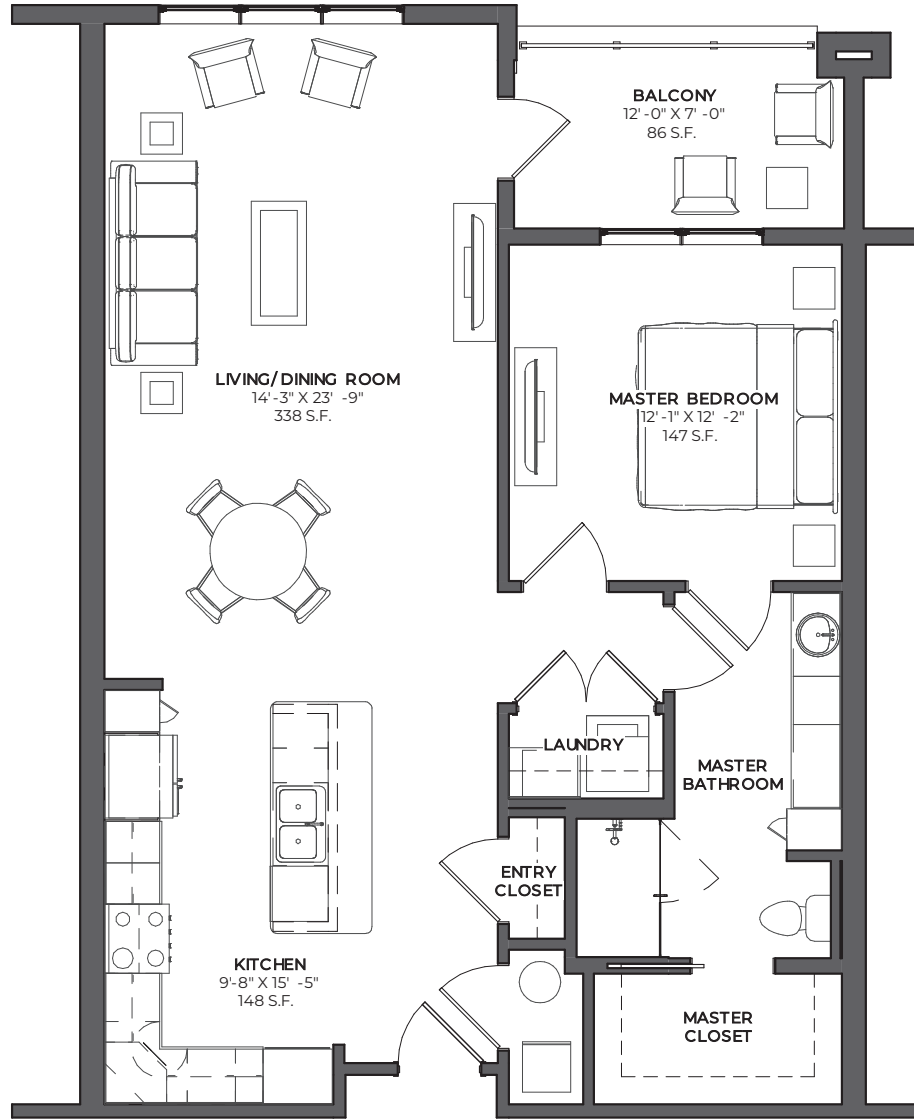

THE HIGHVIEW

THE HIGHVIEW AT
SEARSTONE
SEARSTONE.COM

MEREDITH

1 BEDROOM, 1 BATHROOM

937 SQ. FT. | FLOOR 1

NOTE: ALL FLOOR PLANS ARE SUBJECT TO CHANGE/ADJUSTMENT. 