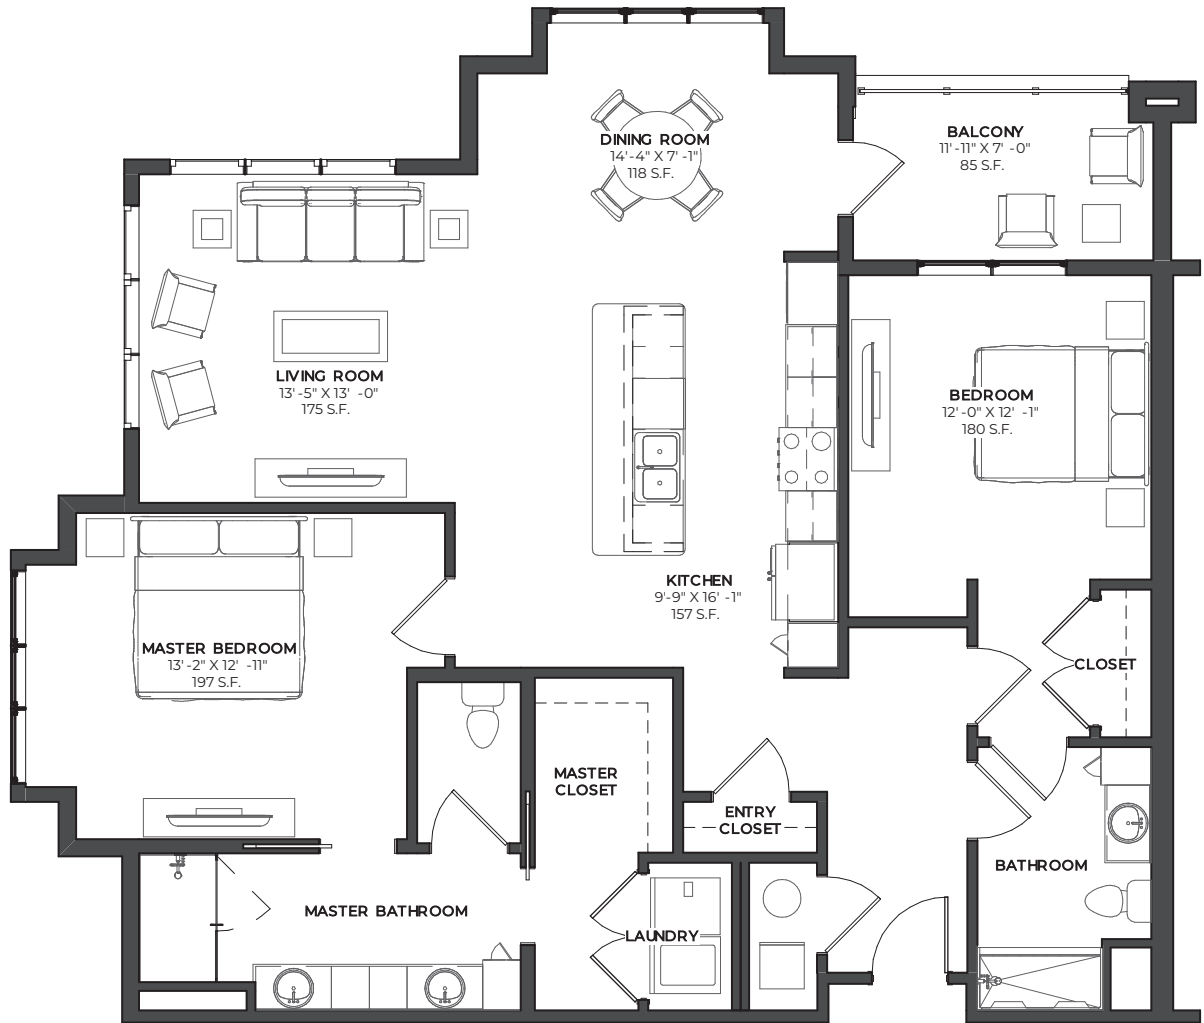

# THE HIGHVIEW

THE HIGHVIEW AT  
**SEARSTONE**  
SEARSTONE.COM

**MADISON**

**2 BEDROOMS, 2 BATHROOMS**  
1,398 SQ. FT. | FLOORS 3, 4

NOTE: ALL FLOOR PLANS ARE SUBJECT TO CHANGE/ADJUSTMENT. 