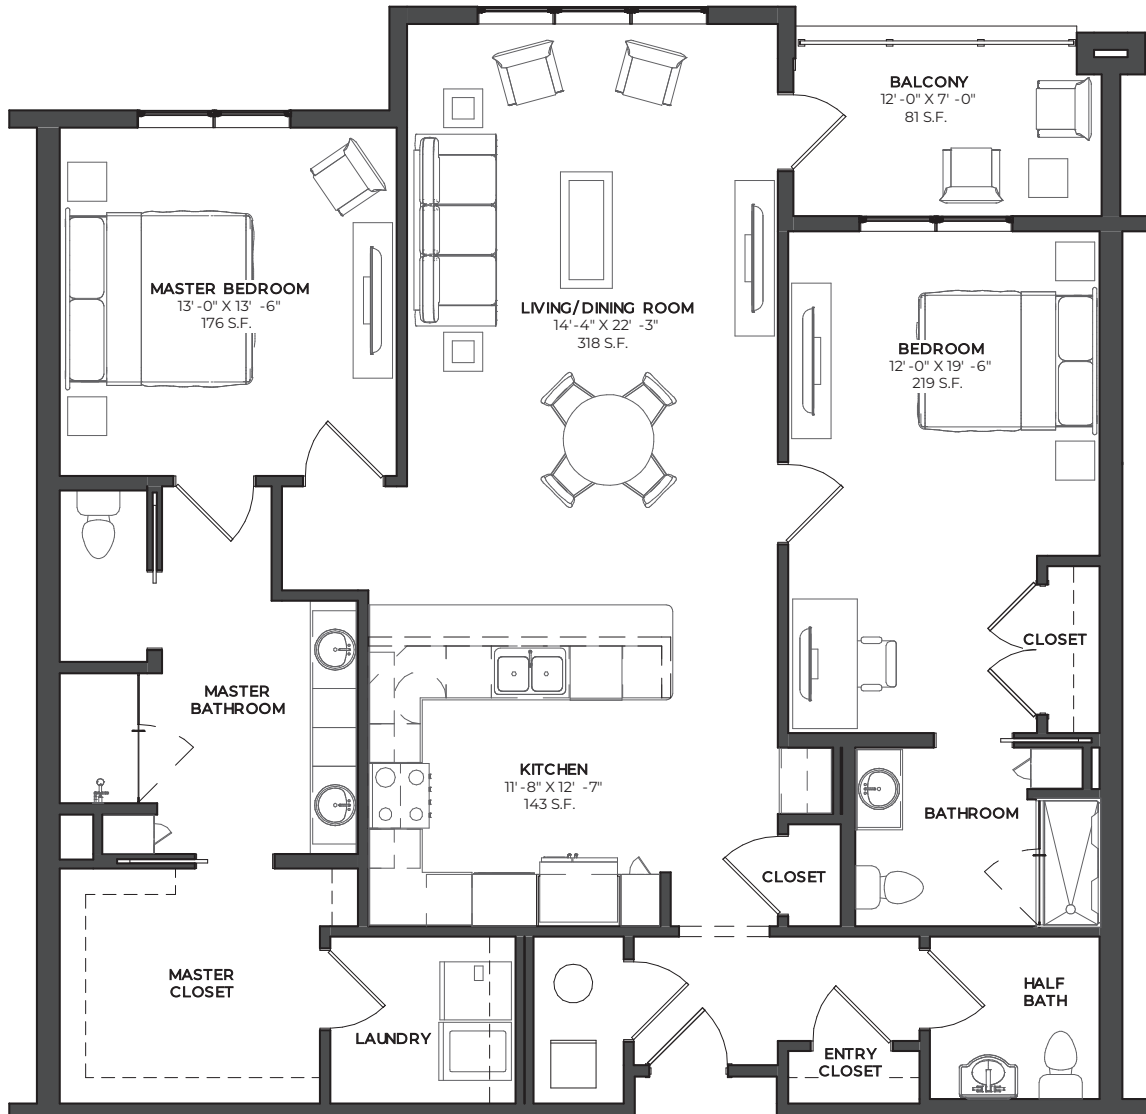

THE HIGHVIEW

THE HIGHVIEW AT
SEARSTONE
SEARSTONE.COM

GARDNER

2 BEDROOMS, 2.5 BATHROOMS
1,508 SQ. FT. | FLOORS 1, 2

NOTE: ALL FLOOR PLANS ARE SUBJECT TO CHANGE/ADJUSTMENT. 