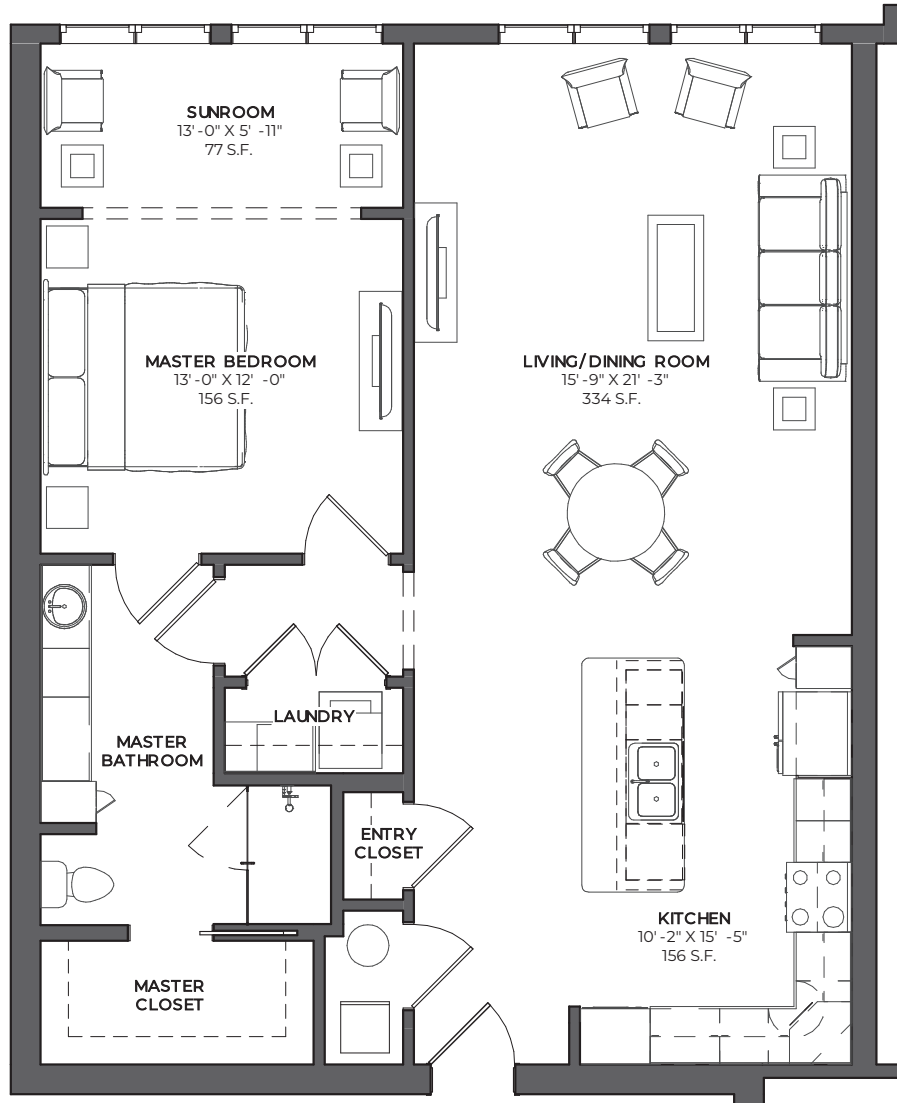

THE HIGHVIEW

THE HIGHVIEW AT
SEARSTONE
SEARSTONE.COM

FREELON

1 BEDROOM, 1 BATHROOM
1,067 SQ. FT. | FLOORS 1, 2, 3, & 4

NOTE: ALL FLOOR PLANS ARE SUBJECT TO CHANGE/ADJUSTMENT. 