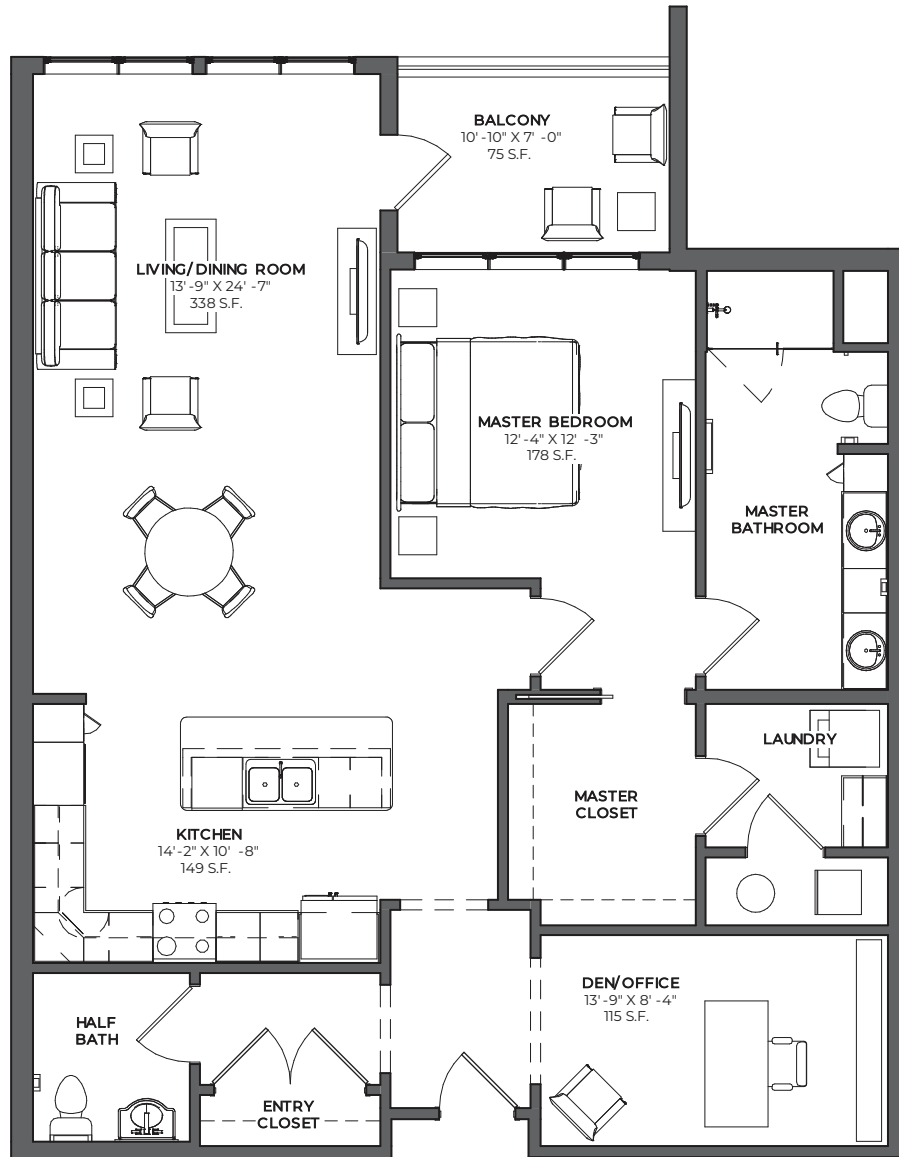

THE HIGHVIEW

THE HIGHVIEW AT
SEARSTONE
SEARSTONE.COM

FRAZIER

1 BEDROOM, 1.5 BATHROOMS, DEN
1,235 SQ. FT. | FLOOR 2

NOTE: ALL FLOOR PLANS ARE SUBJECT TO CHANGE/ADJUSTMENT. 