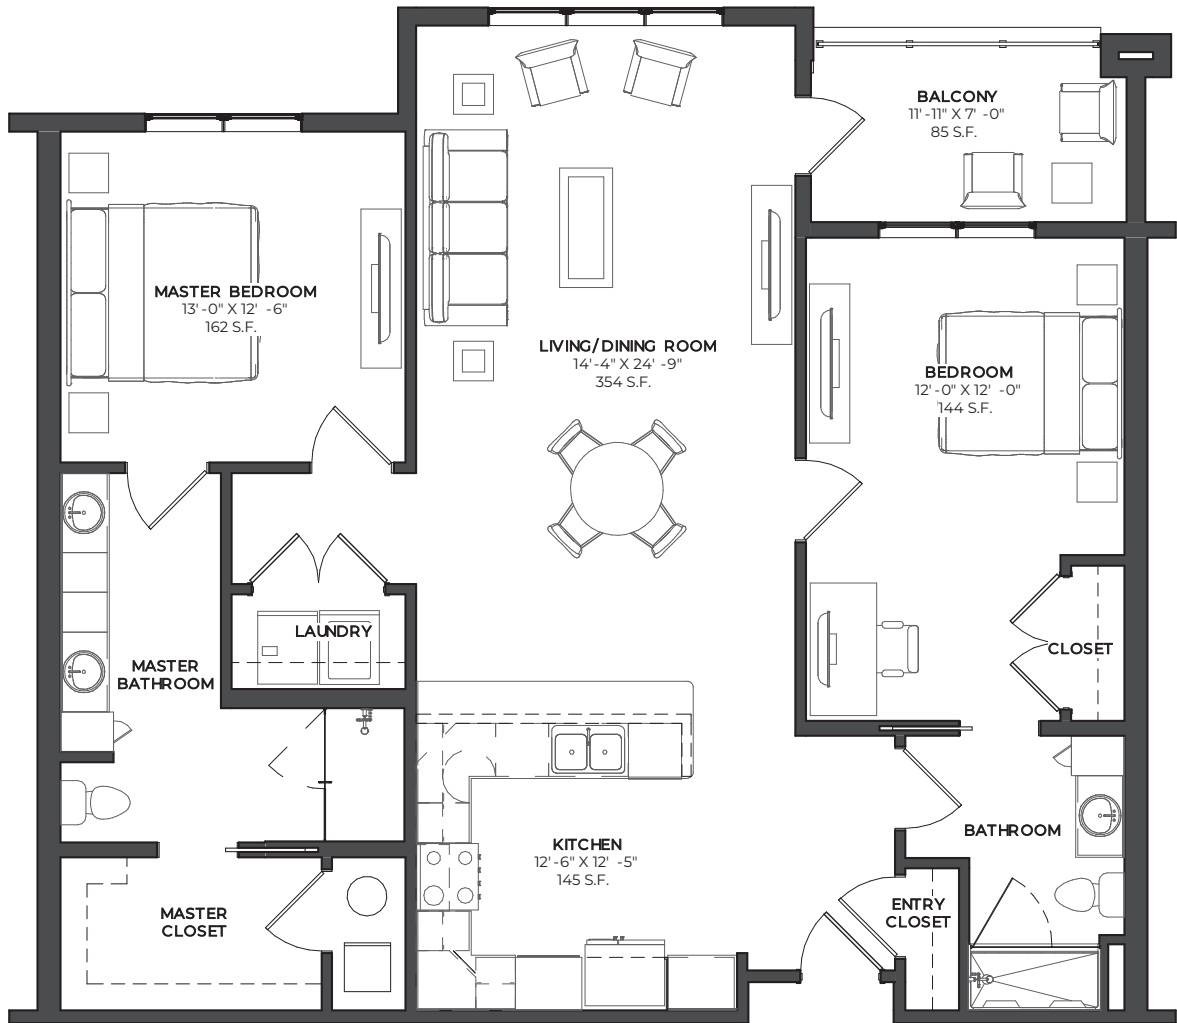

# THE HIGHVIEW

THE HIGHVIEW AT  
**SEARSTONE**  
SEARSTONE.COM

**FRANKLIN**

**2 BEDROOMS, 2 BATHROOMS**  
1,328 SQ. FT. | FLOORS 1, 2

NOTE: ALL FLOOR PLANS ARE SUBJECT TO CHANGE/ADJUSTMENT. 