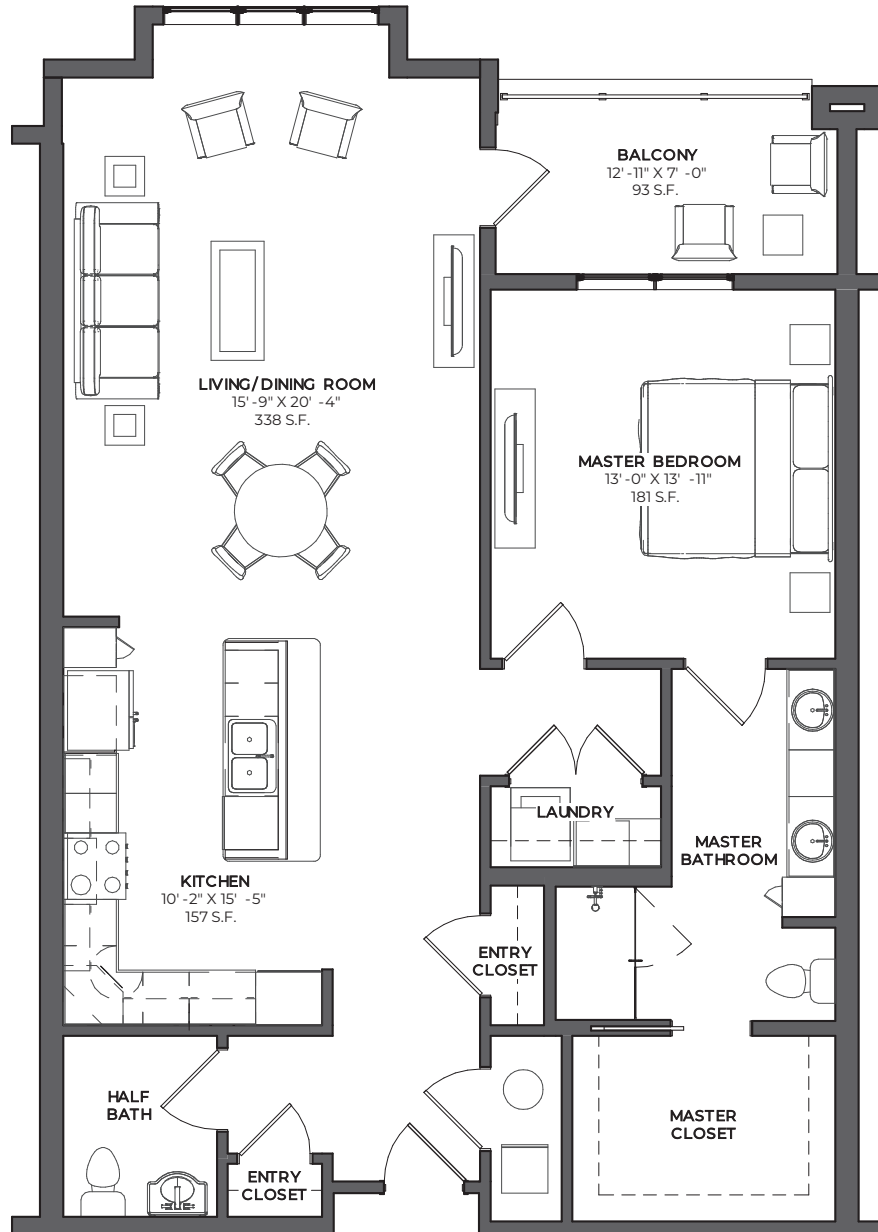

THE HIGHVIEW

THE HIGHVIEW AT
SEARSTONE
SEARSTONE.COM

FINLEY II

1 BEDROOM, 1.5 BATHROOMS
1,156 SQ. FT. | FLOORS 3, 4

NOTE: ALL FLOOR PLANS ARE SUBJECT TO CHANGE/ADJUSTMENT. 