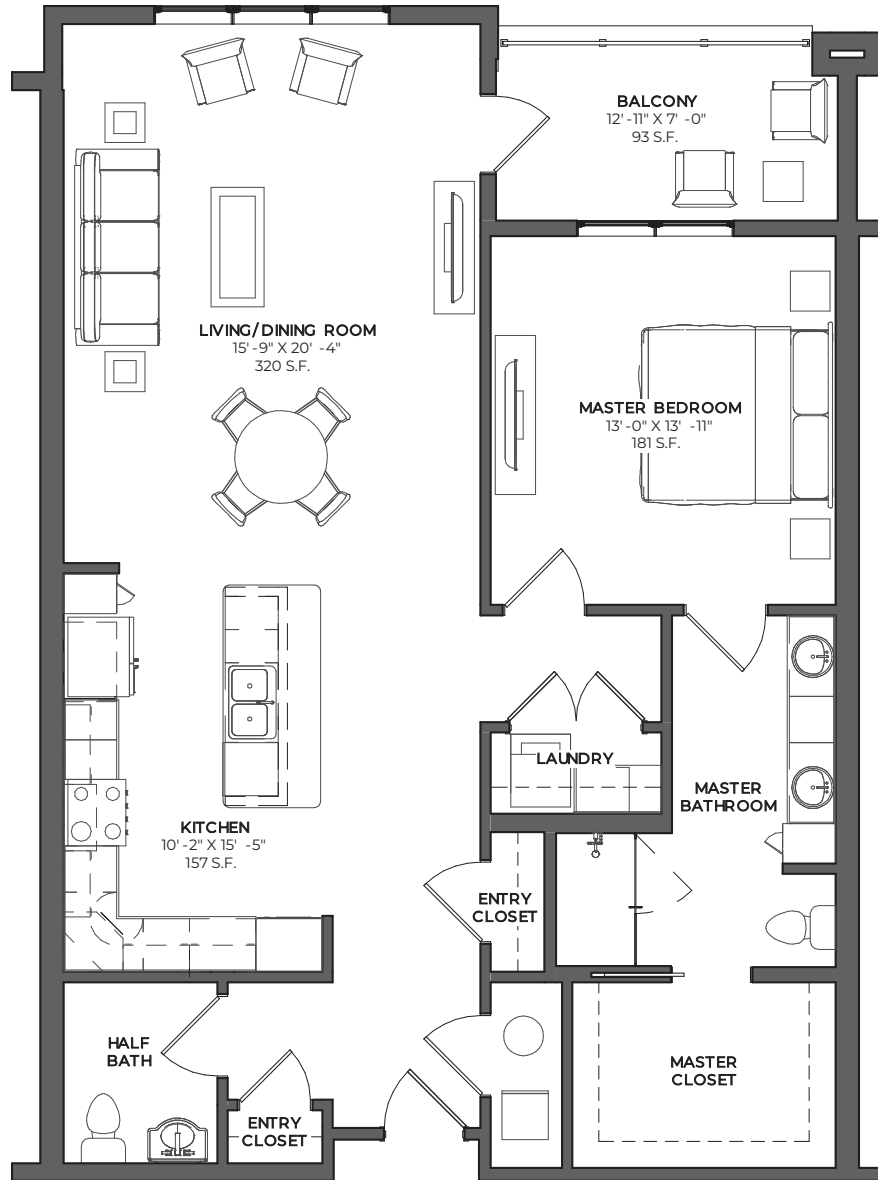

THE HIGHVIEW

THE HIGHVIEW AT
SEARSTONE
SEARSTONE.COM

FINLEY

1 BEDROOM, 1.5 BATHROOMS
1,139 SQ. FT. | FLOORS 1, 2

NOTE: ALL FLOOR PLANS ARE SUBJECT TO CHANGE/ADJUSTMENT. 