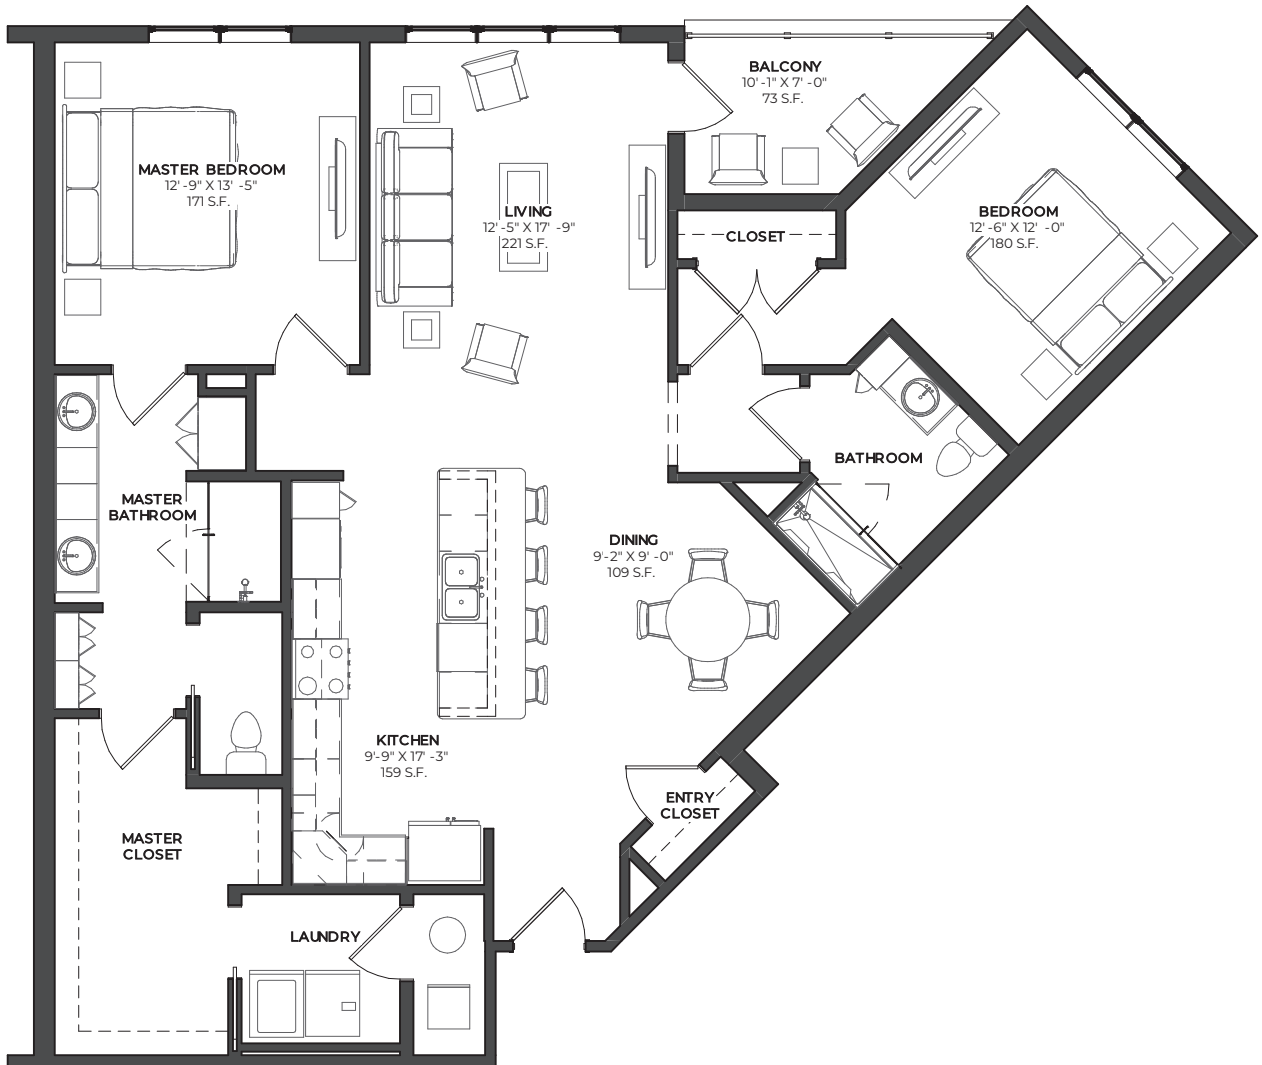

THE HIGHVIEW

THE HIGHVIEW AT
SEARSTONE
SEARSTONE.COM

DEMILLE

2 BEDROOMS, 2 BATHROOMS
1,402 SQ. FT. | FLOORS 1, 2

NOTE: ALL FLOOR PLANS ARE SUBJECT TO CHANGE/ADJUSTMENT. 