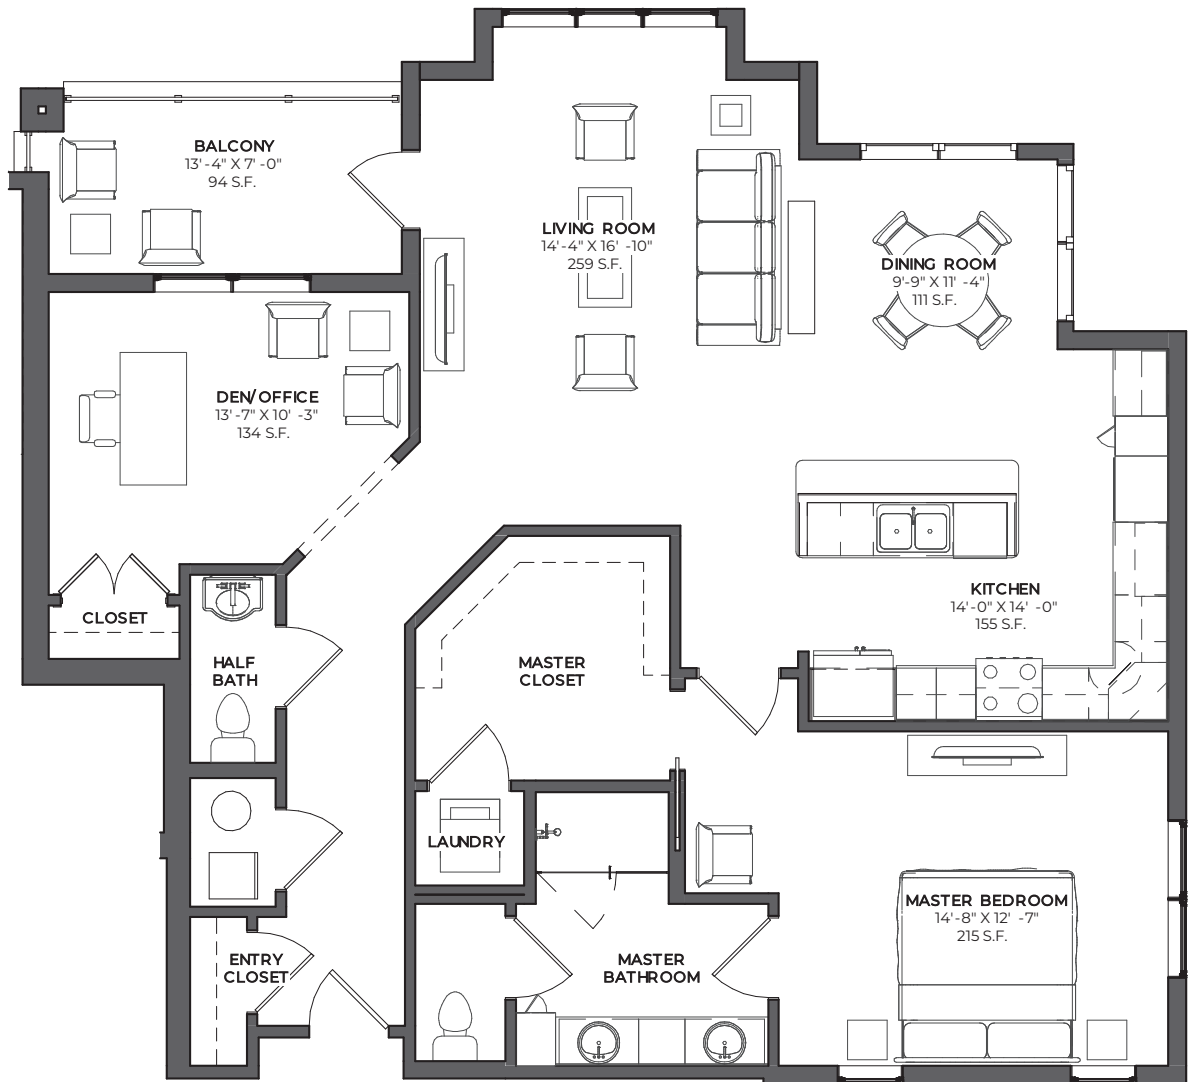

THE HIGHVIEW

THE HIGHVIEW AT
SEARSTONE
SEARSTONE.COM

BURKE II

1 BEDROOM, 1.5 BATHROOMS, DEN
1,313 SQ. FT. | FLOORS 3, 4

NOTE: ALL FLOOR PLANS ARE SUBJECT TO CHANGE/ADJUSTMENT. 