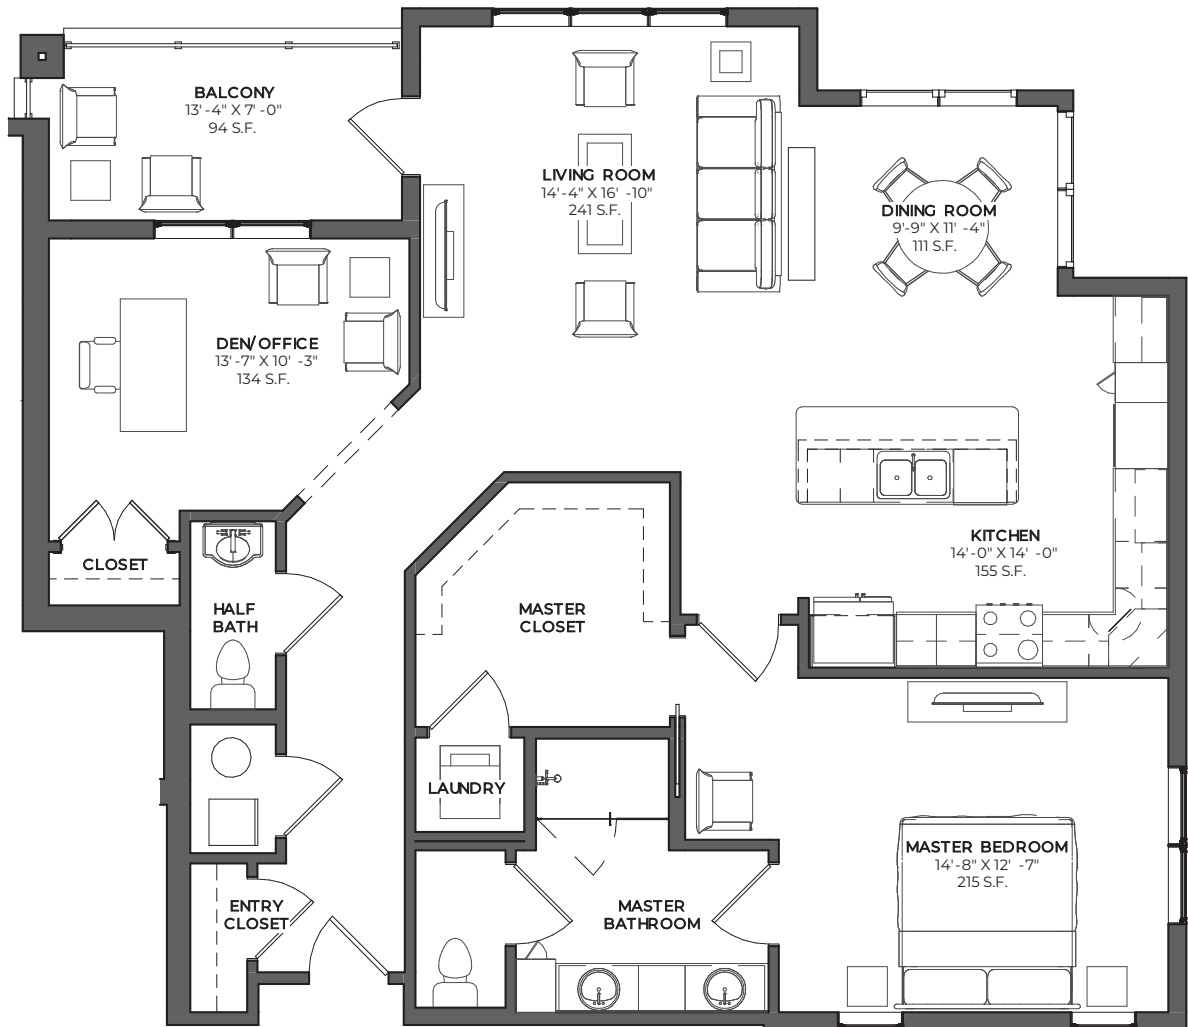

THE HIGHVIEW

THE HIGHVIEW AT
SEARSTONE
SEARSTONE.COM

BURKE

1 BEDROOM, 1.5 BATHROOMS, DEN
1,295 SQ. FT. | FLOORS 1, 2

NOTE: ALL FLOOR PLANS ARE SUBJECT TO CHANGE/ADJUSTMENT. 