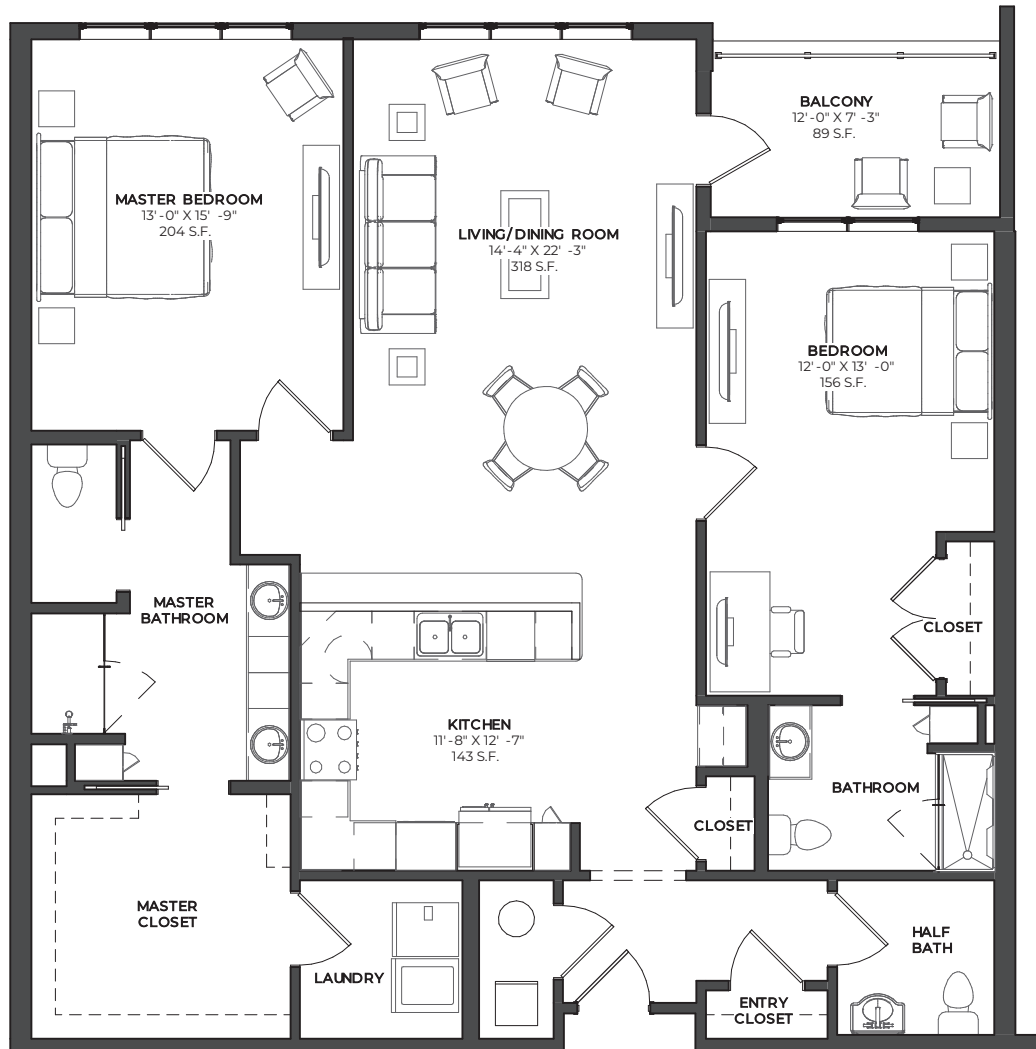

THE HIGHVIEW

THE HIGHVIEW AT
SEARSTONE
SEARSTONE.COM

BRINKLEY

2 BEDROOMS, 2.5 BATHROOMS
1,561 SQ. FT. | FLOORS 1, 2

NOTE: ALL FLOOR PLANS ARE SUBJECT TO CHANGE/ADJUSTMENT. 