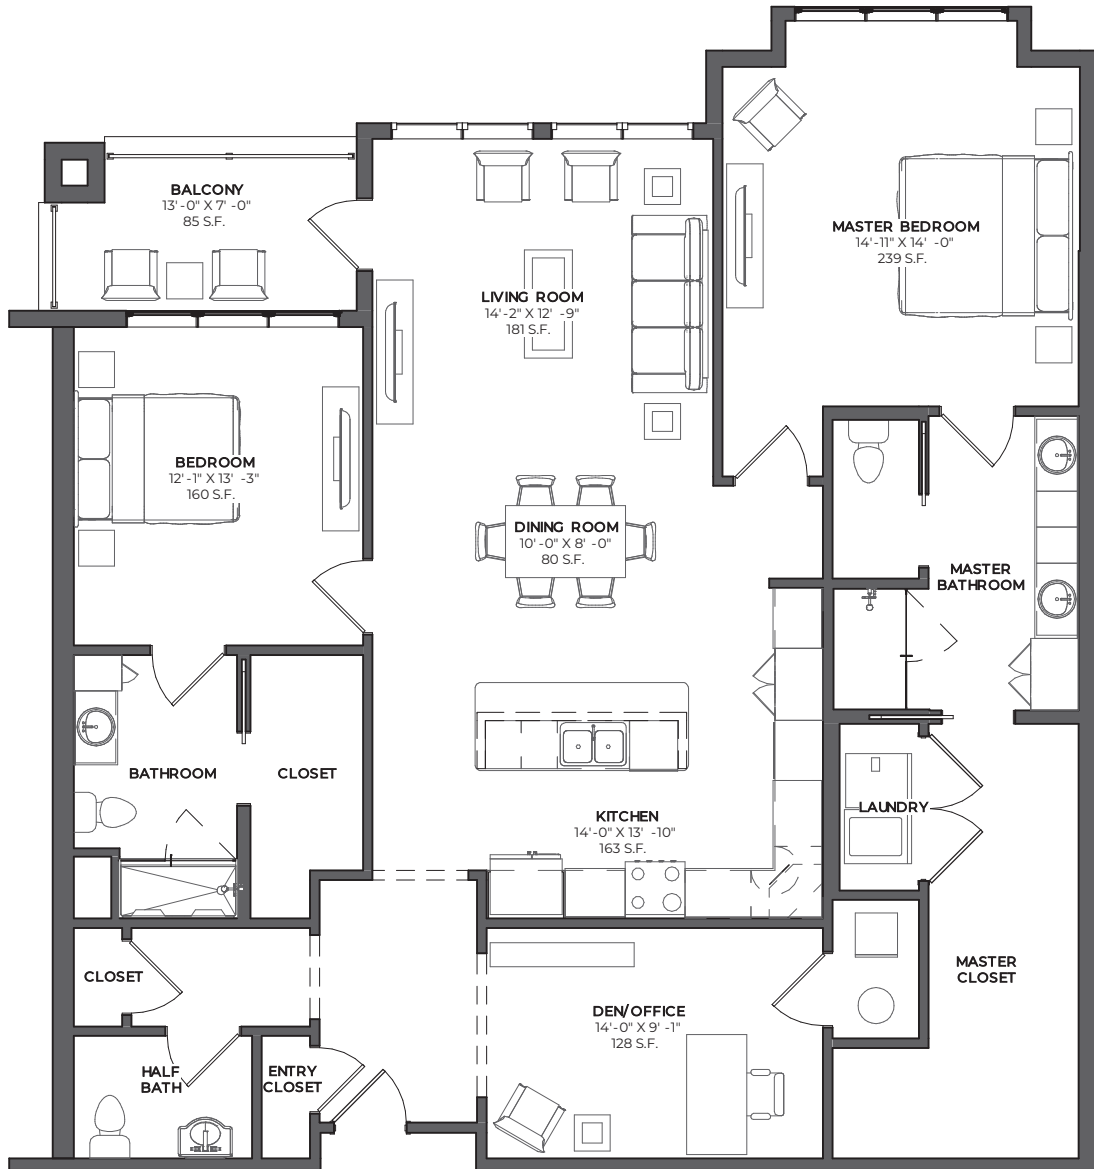

THE HIGHVIEW

THE HIGHVIEW AT
SEARSTONE
SEARSTONE.COM

BENNETT

2 BEDROOMS, 2.5 BATHROOMS, DEN
1,733 SQ. FT. | FLOORS 3, 4

NOTE: ALL FLOOR PLANS ARE SUBJECT TO CHANGE/ADJUSTMENT. 