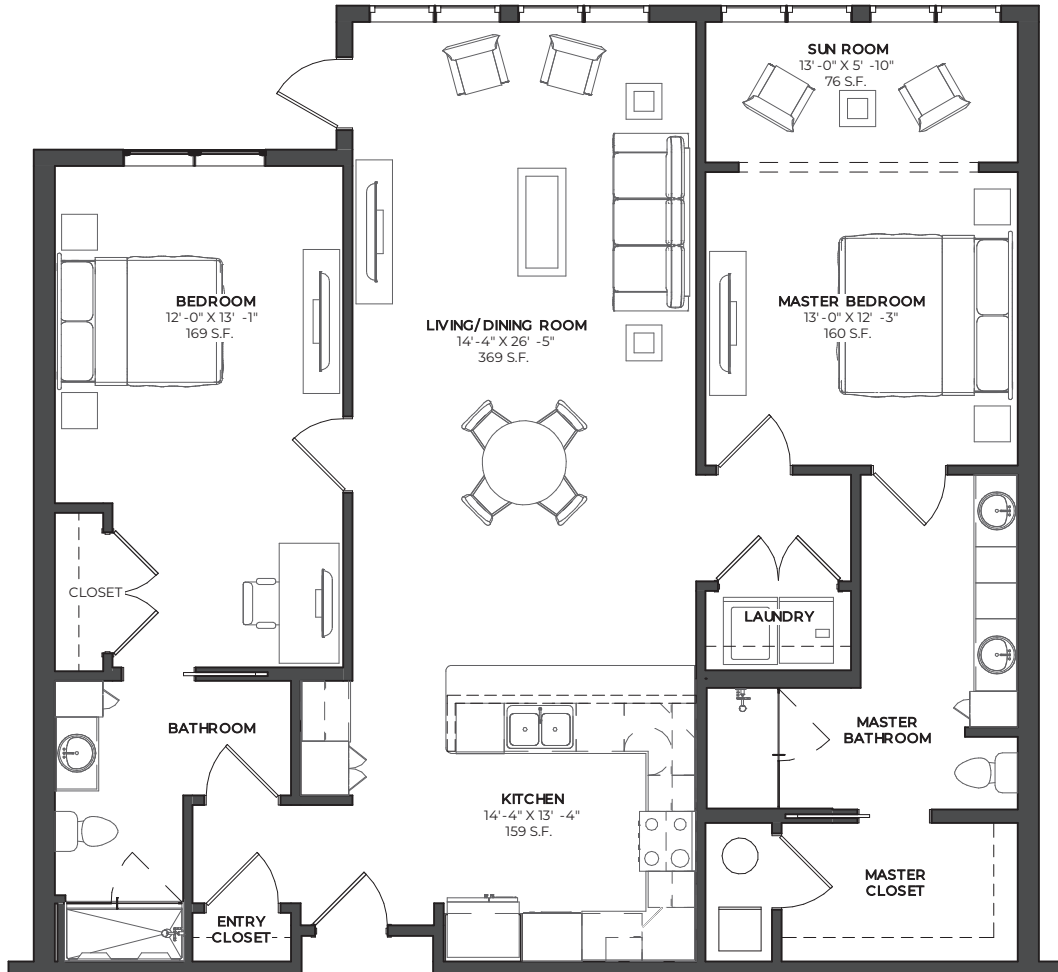

THE HIGHVIEW

THE HIGHVIEW AT
SEARSTONE
SEARSTONE.COM

ALSTON 

2 BEDROOMS, 2 BATHROOMS
1,487 SQ. FT. | FLOORS 1, 2, 3, & 4

NOTE: ALL FLOOR PLANS ARE SUBJECT TO CHANGE/ADJUSTMENT. 