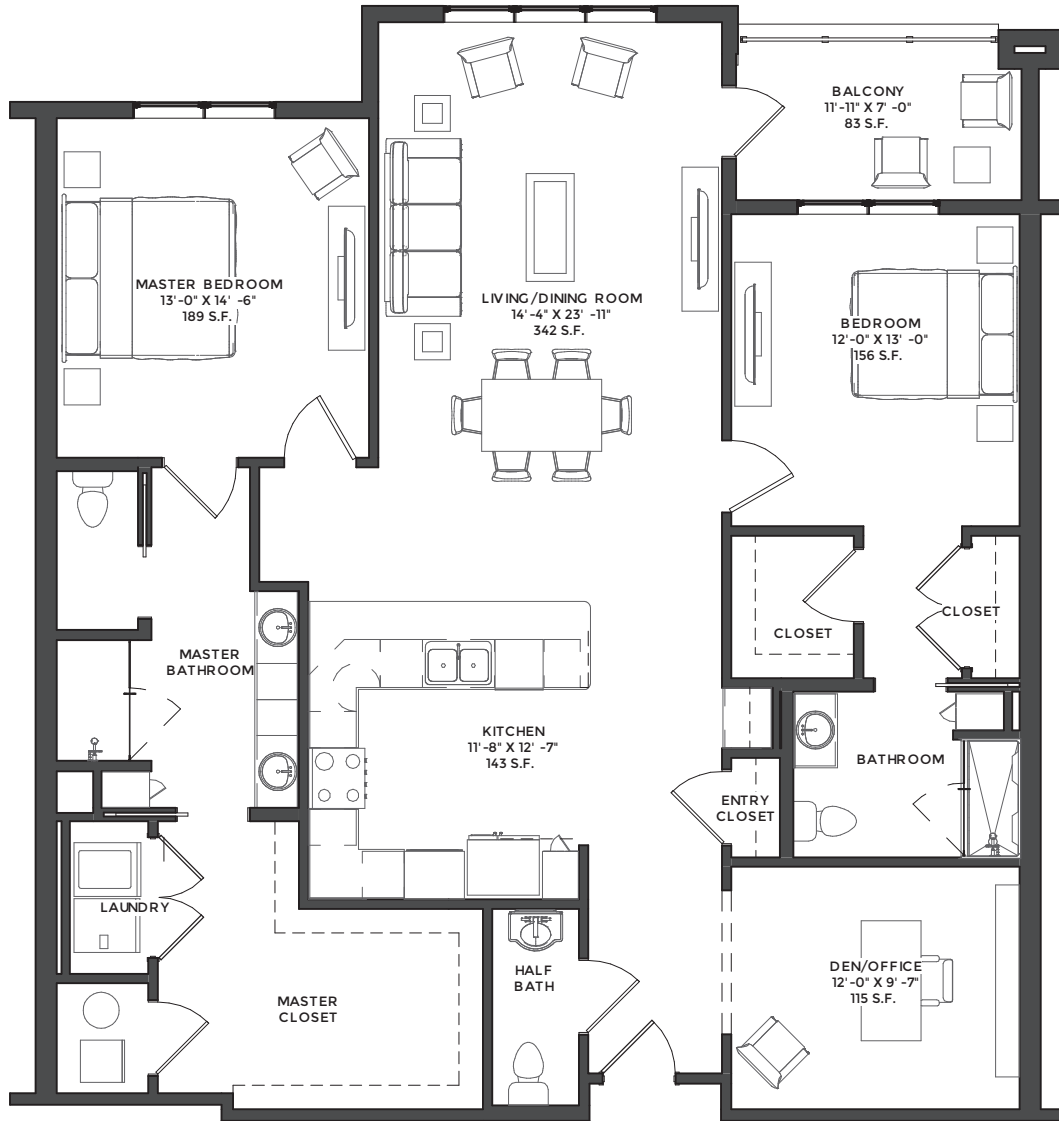

THE HIGHVIEW

THE HIGHVIEW AT
SEARSTONE
SEARSTONE.COM

WALTER

2 BEDROOMS, 2.5 BATHROOMS, DEN
1,629 SQ. FT. | FLOOR 2

NOTE: ALL FLOOR PLANS ARE SUBJECT TO CHANGE/ADJUSTMENT. 