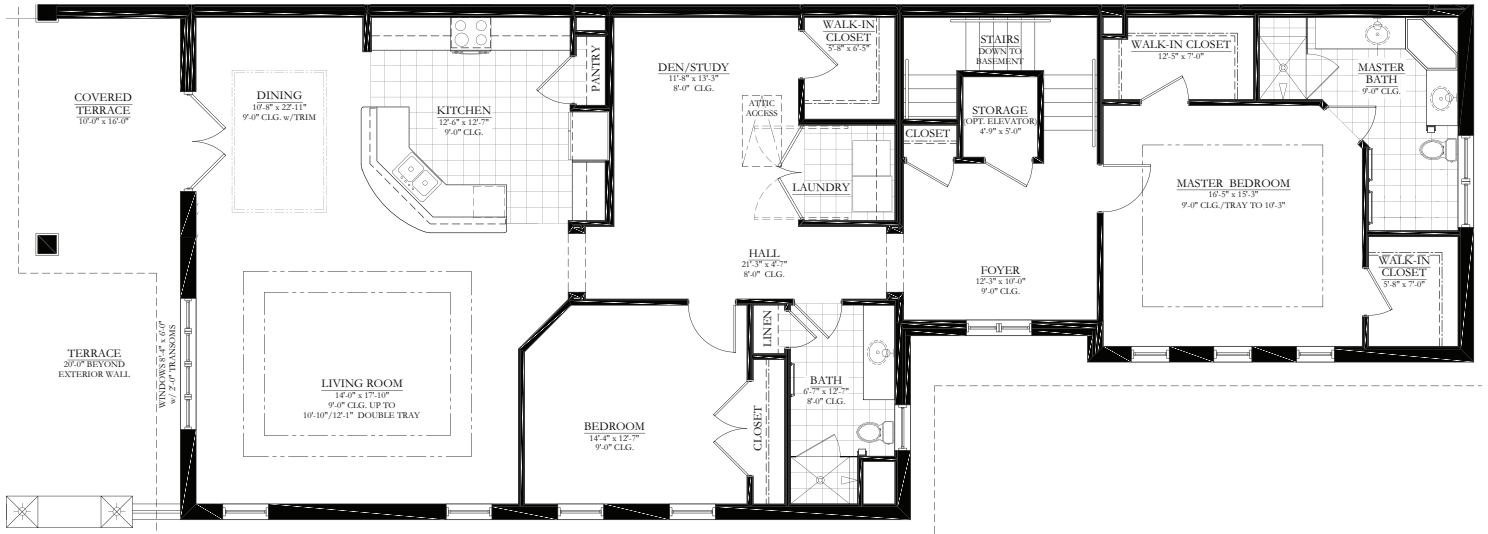

# ESTATE HOMES

Lower Level

**SEARSTONE**  
RETIREMENT COMMUNITY

SEARSTONE.COM

**SHIRE**

**2 BEDROOM + DEN, 2 BATHROOM**

**2,350-2,394 SQ. FT.**

NOTE: ALL FLOOR PLANS ARE SUBJECT TO CHANGE/ADJUSTMENT.