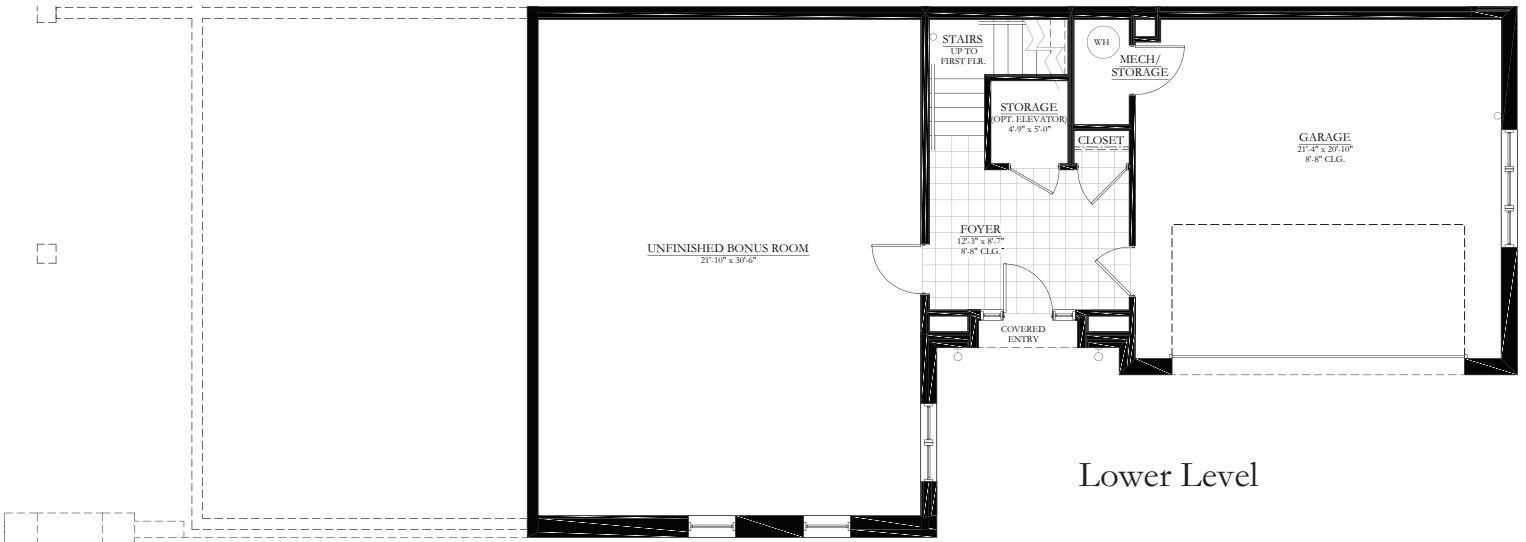

# ESTATE HOMES

Lower Level

**SEARSTONE**  
RETIREMENT COMMUNITY

SEARSTONE.COM

**SHIRE**

**2 BEDROOM + DEN, 2 BATHROOM**

**2,350-2,394 SQ. FT.**

NOTE: ALL FLOOR PLANS ARE SUBJECT TO CHANGE/ADJUSTMENT.