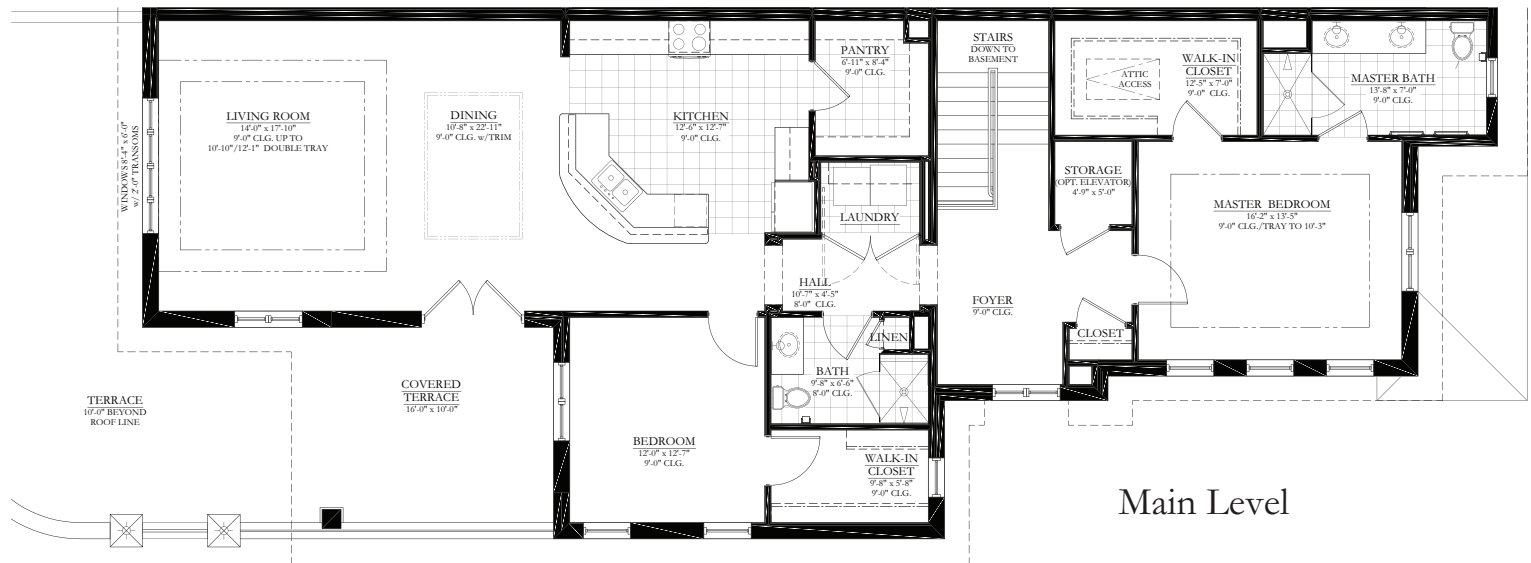

ESTATE HOMES

Lowel Level

Main Level

SEARSTONE
RETIREMENT COMMUNITY

SEARSTONE.COM

SELLE

2 BEDROOM, 2 BATHROOM

1,991 SQ. FT.

NOTE: ALL FLOOR PLANS ARE SUBJECT TO CHANGE/ADJUSTMENT.