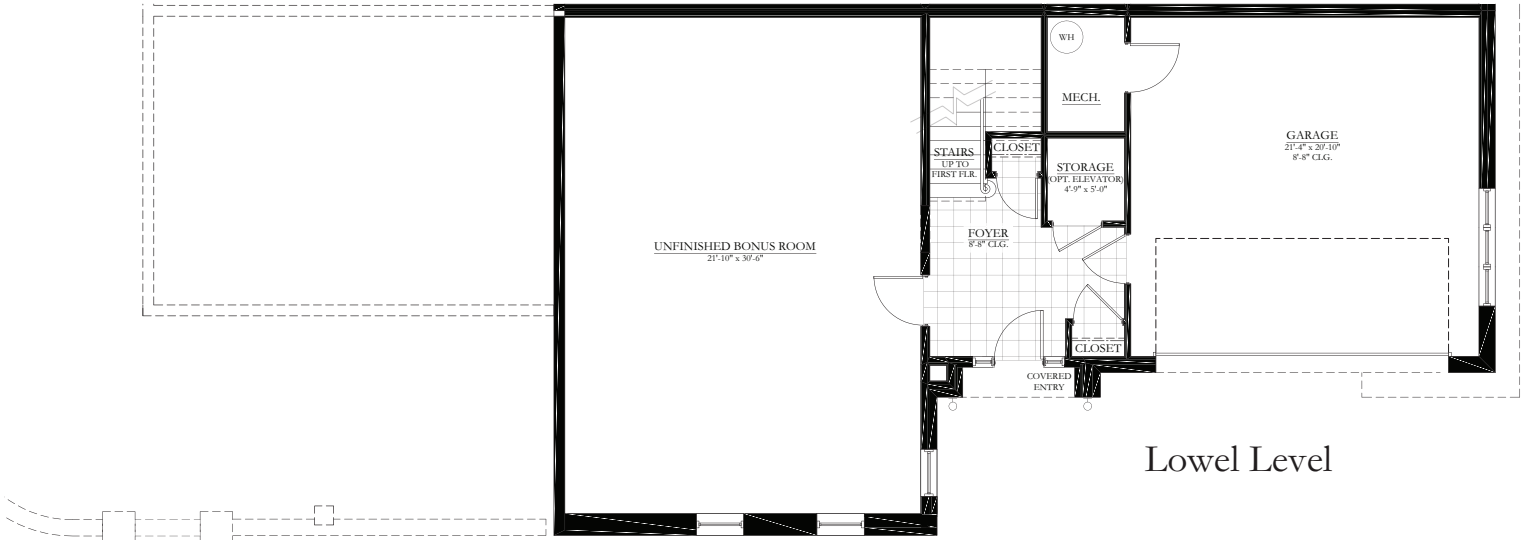

ESTATE HOMES

Lowel Level

Main Level

SEARSTONE
RETIREMENT COMMUNITY

SEARSTONE.COM

SELLE

2 BEDROOM, 2 BATHROOM

1,991 SQ. FT.

NOTE: ALL FLOOR PLANS ARE SUBJECT TO CHANGE/ADJUSTMENT.