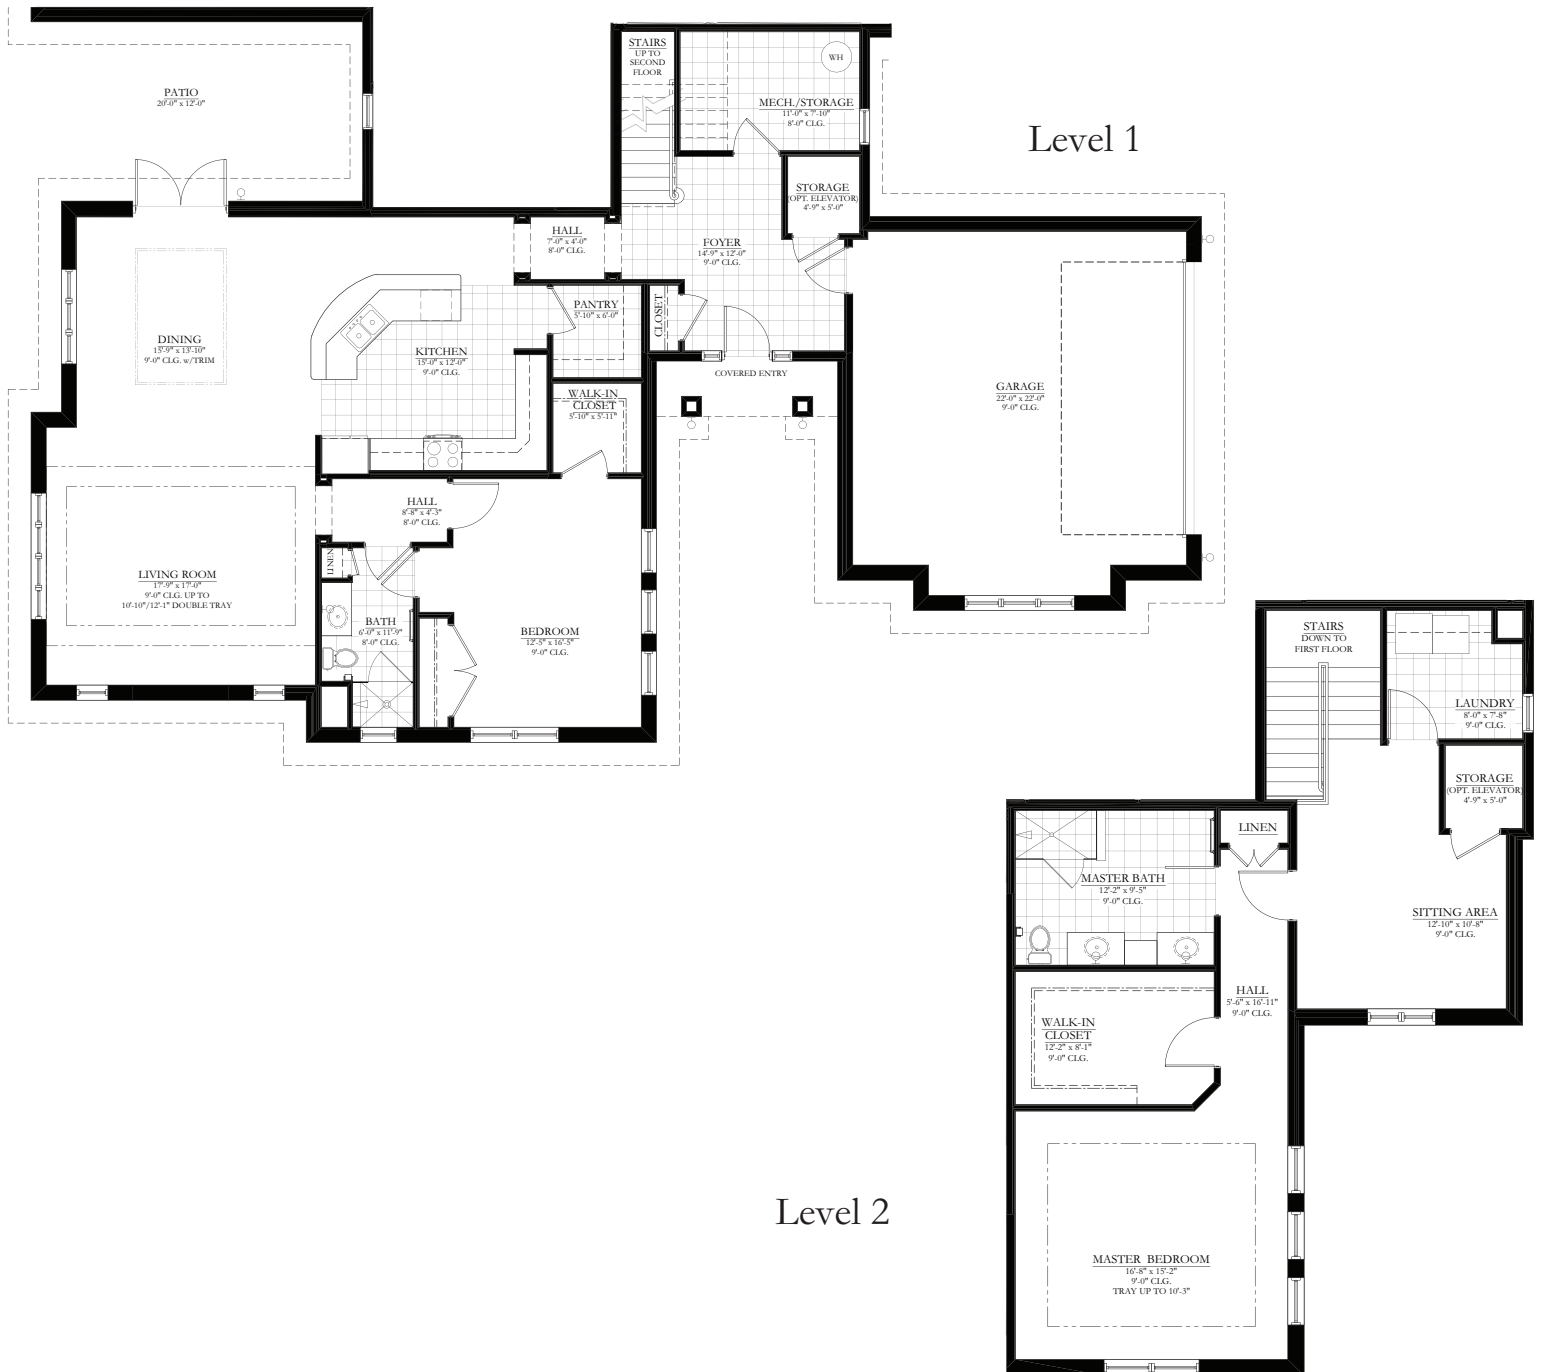

ESTATE HOMES

SEARSTONE
RETIREMENT COMMUNITY

SEARSTONE.COM

PERCHERON

2 BEDROOM, 2 BATHROOM

2,558 SQ. FT.

NOTE: ALL FLOOR PLANS ARE SUBJECT TO CHANGE/ADJUSTMENT.