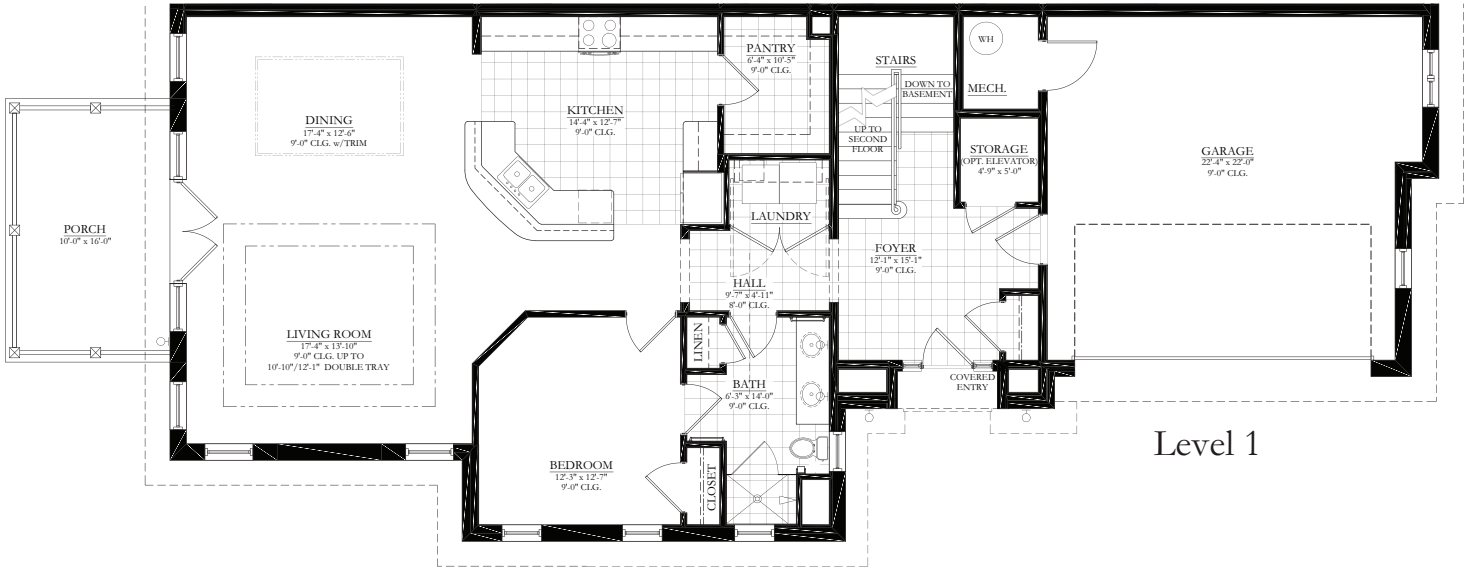

ESTATE HOMES

Level 1

Level 2

SEARSTONE
RETIREMENT COMMUNITY

SEARSTONE.COM

NORDLAND

2 BEDROOM, 2 BATHROOM

2,406 SQ. FT.

NOTE: ALL FLOOR PLANS ARE SUBJECT TO CHANGE/ADJUSTMENT.

ESTATE HOMES

SEARSTONE
RETIREMENT COMMUNITY

SEARSTONE.COM

NORDLAND

2 BEDROOM, 2 BATHROOM

2,406 SQ. FT.

NOTE: ALL FLOOR PLANS ARE SUBJECT TO CHANGE/ADJUSTMENT.