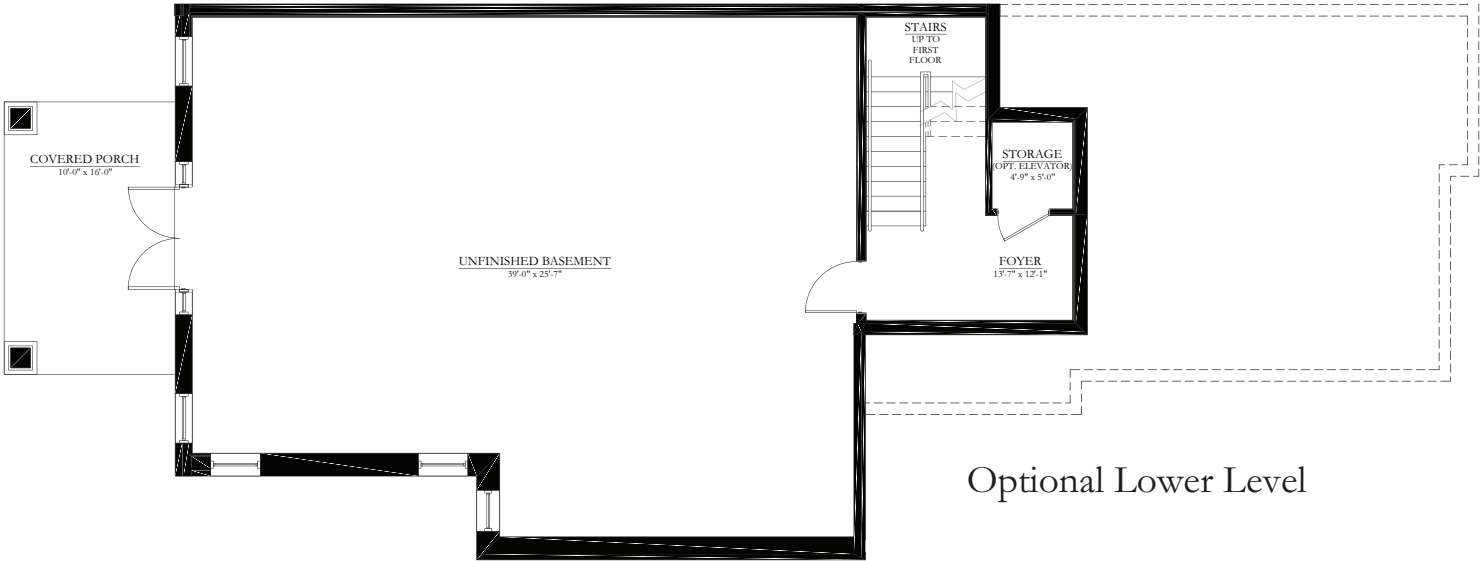

ESTATE HOMES

Level 1

Level 2

SEARSTONE
RETIREMENT COMMUNITY

SEARSTONE.COM

NORDLAND

2 BEDROOM, 2 BATHROOM

2,406 SQ. FT.

NOTE: ALL FLOOR PLANS ARE SUBJECT TO CHANGE/ADJUSTMENT.

ESTATE HOMES

SEARSTONE
RETIREMENT COMMUNITY

SEARSTONE.COM

NORDLAND

2 BEDROOM, 2 BATHROOM

2,406 SQ. FT.

NOTE: ALL FLOOR PLANS ARE SUBJECT TO CHANGE/ADJUSTMENT.