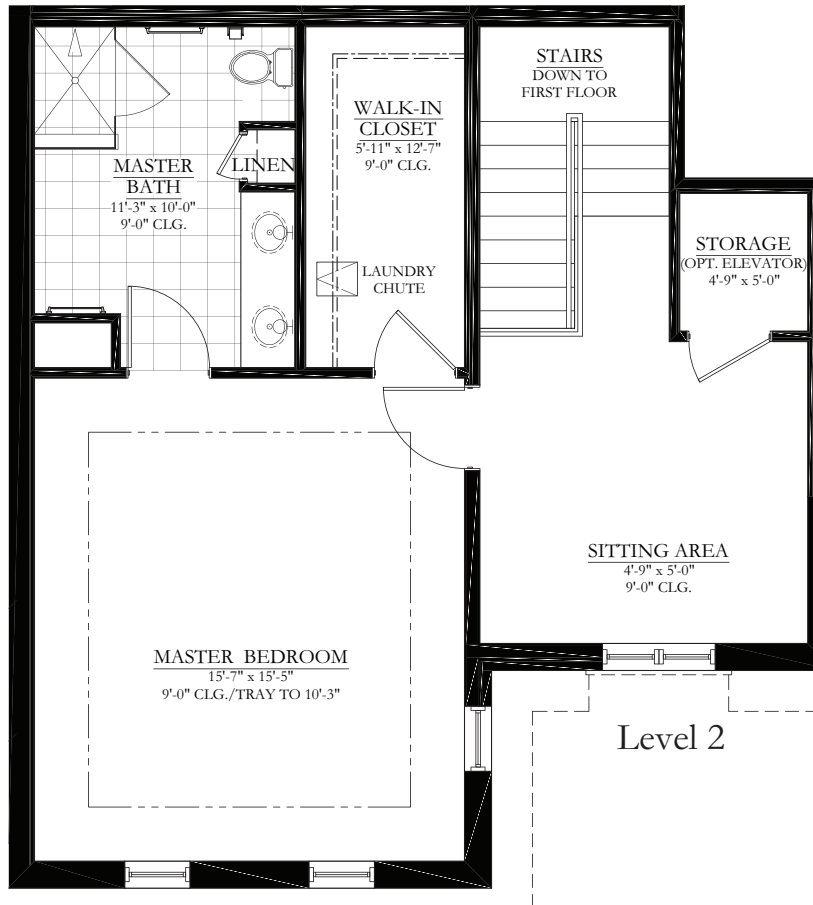

ESTATE HOMES

Level 1

Level 2

SEARSTONE
RETIREMENT COMMUNITY

SEARSTONE.COM

NORDLAND

2 BEDROOM, 2 BATHROOM

2,406 SQ. FT.

NOTE: ALL FLOOR PLANS ARE SUBJECT TO CHANGE/ADJUSTMENT.

ESTATE HOMES

SEARSTONE
RETIREMENT COMMUNITY

SEARSTONE.COM

NORDLAND

2 BEDROOM, 2 BATHROOM

2,406 SQ. FT.

NOTE: ALL FLOOR PLANS ARE SUBJECT TO CHANGE/ADJUSTMENT.