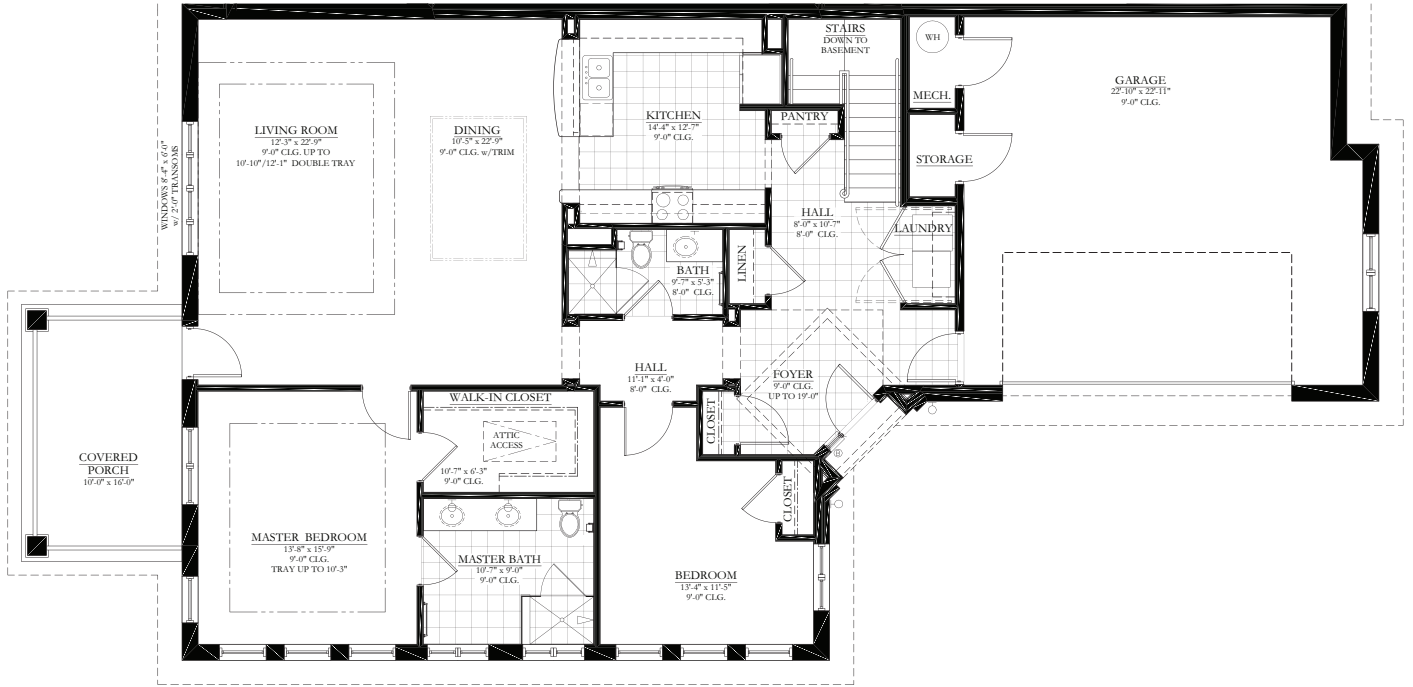

# ESTATE HOMES

Lower Level

**SEARSTONE**  
RETIREMENT COMMUNITY

SEARSTONE.COM

**MURGESE**

**2 BEDROOM, 2 BATHROOM**

**1,902 SQ. FT.**

NOTE: ALL FLOOR PLANS ARE SUBJECT TO CHANGE/ADJUSTMENT.