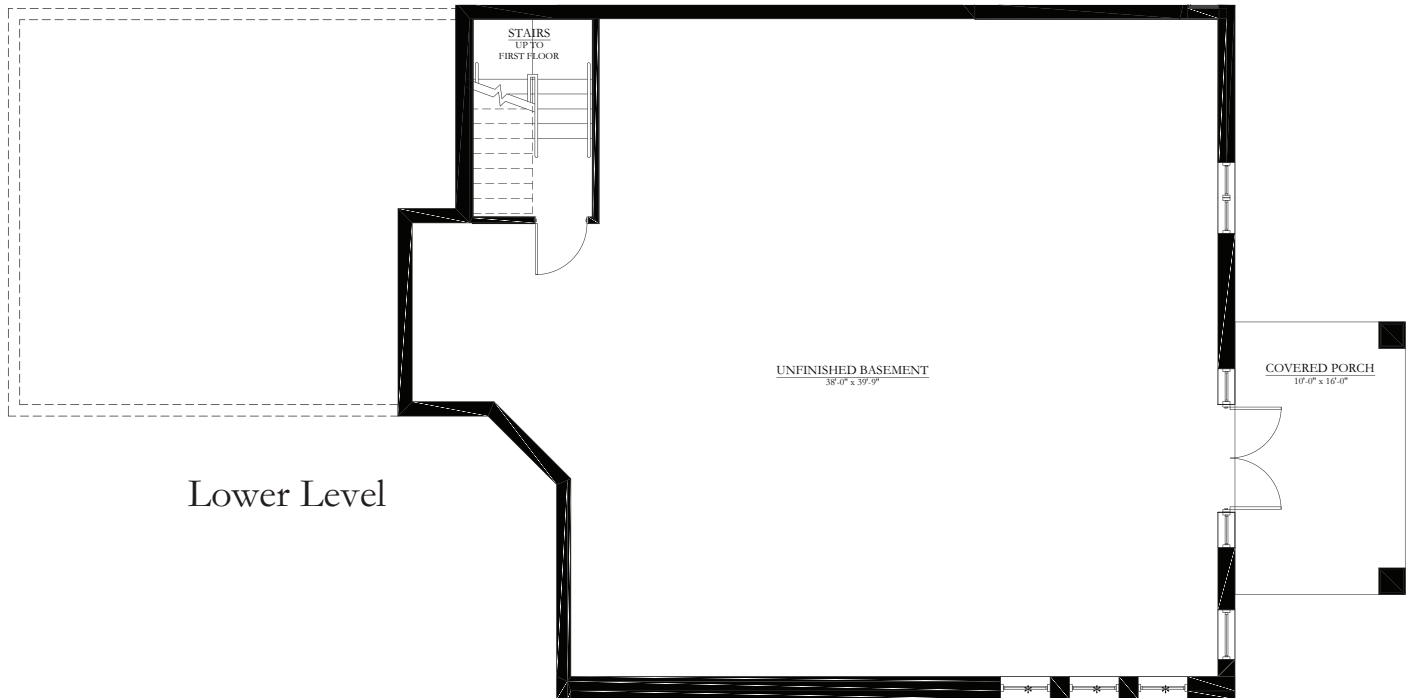

# ESTATE HOMES

Lower Level

**SEARSTONE**  
RETIREMENT COMMUNITY

SEARSTONE.COM

**MURGESE**

**2 BEDROOM, 2 BATHROOM**

**1,902 SQ. FT.**

NOTE: ALL FLOOR PLANS ARE SUBJECT TO CHANGE/ADJUSTMENT.