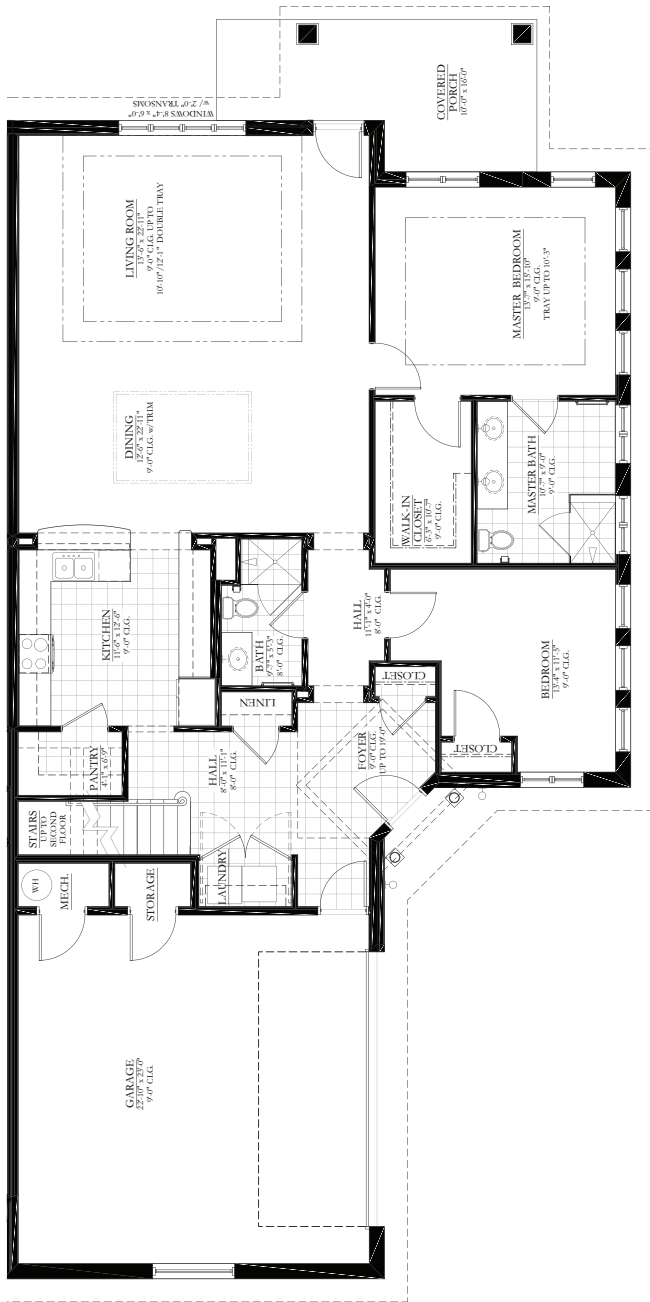

# ESTATE HOMES

Loft Option

**SEARSTONE**  
RETIREMENT COMMUNITY

SEARSTONE.COM

**MORGAN**

**2 BEDROOM + LOFT OPTION, 2 BATHROOM**

**1,999 SQ. FT.**

NOTE: ALL FLOOR PLANS ARE SUBJECT TO CHANGE/ADJUSTMENT.