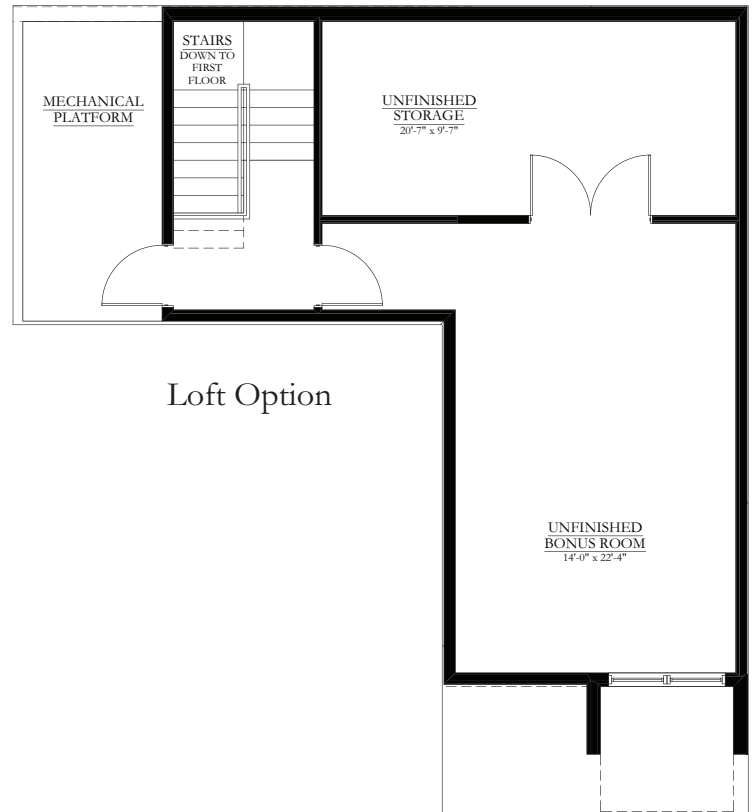

# ESTATE HOMES

Loft Option

**SEARSTONE**  
RETIREMENT COMMUNITY

SEARSTONE.COM

**MORGAN**

**2 BEDROOM + LOFT OPTION, 2 BATHROOM**

**1,999 SQ. FT.**

NOTE: ALL FLOOR PLANS ARE SUBJECT TO CHANGE/ADJUSTMENT.