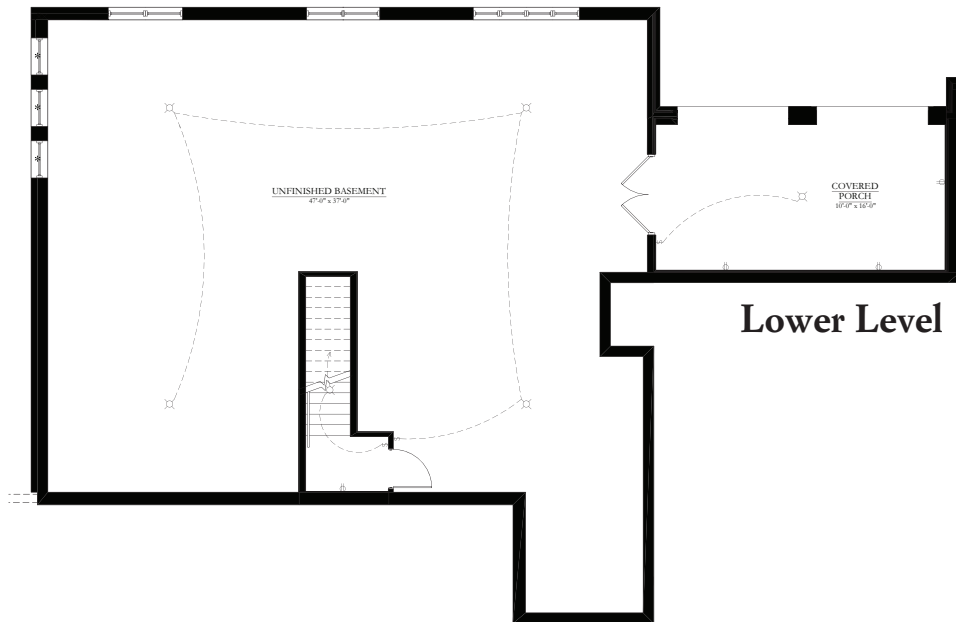

ESTATE HOMES

SEARSTONE
RETIREMENT COMMUNITY

SEARSTONE.COM

LIPPIZAN

2 BEDROOM, 2 BATHROOM

1,961 SQ. FT.

NOTE: ALL FLOOR PLANS ARE SUBJECT TO CHANGE/ADJUSTMENT.