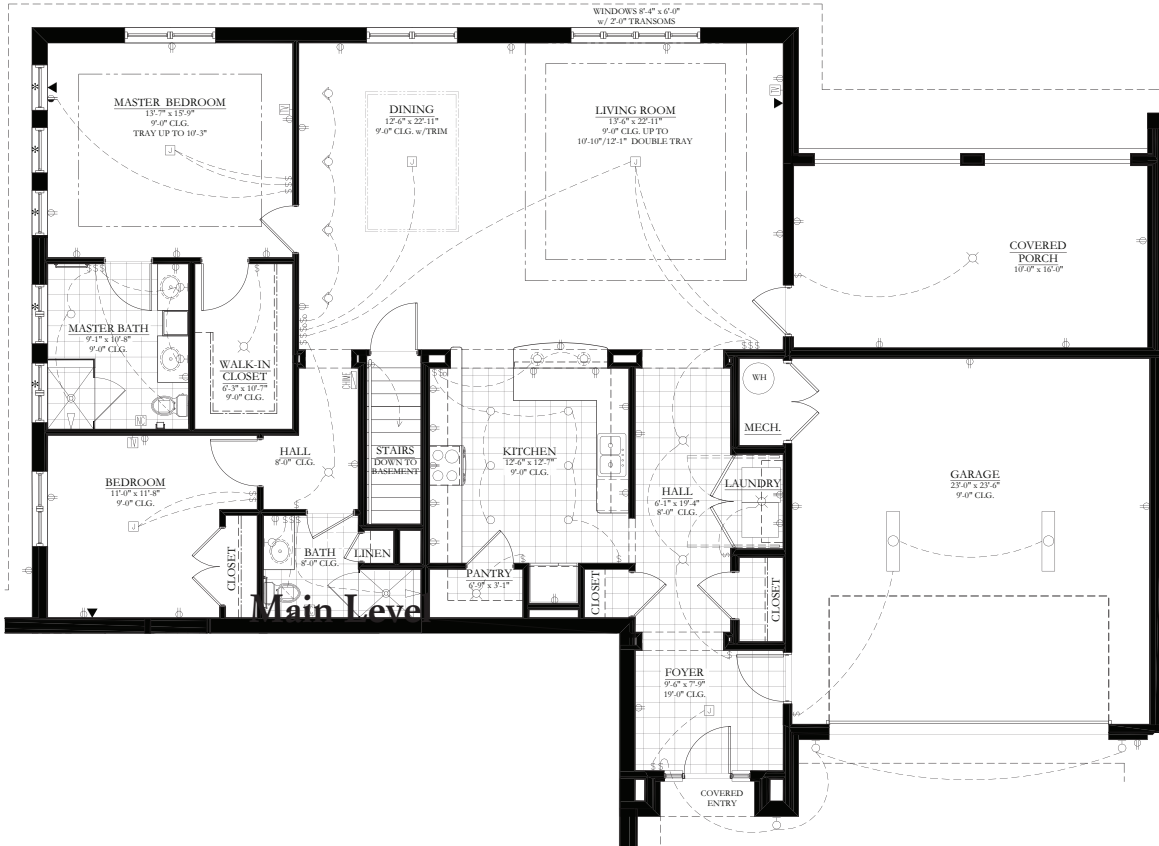

ESTATE HOMES

SEARSTONE
RETIREMENT COMMUNITY

SEARSTONE.COM

LIPPIZAN

2 BEDROOM, 2 BATHROOM

1,961 SQ. FT.

NOTE: ALL FLOOR PLANS ARE SUBJECT TO CHANGE/ADJUSTMENT.