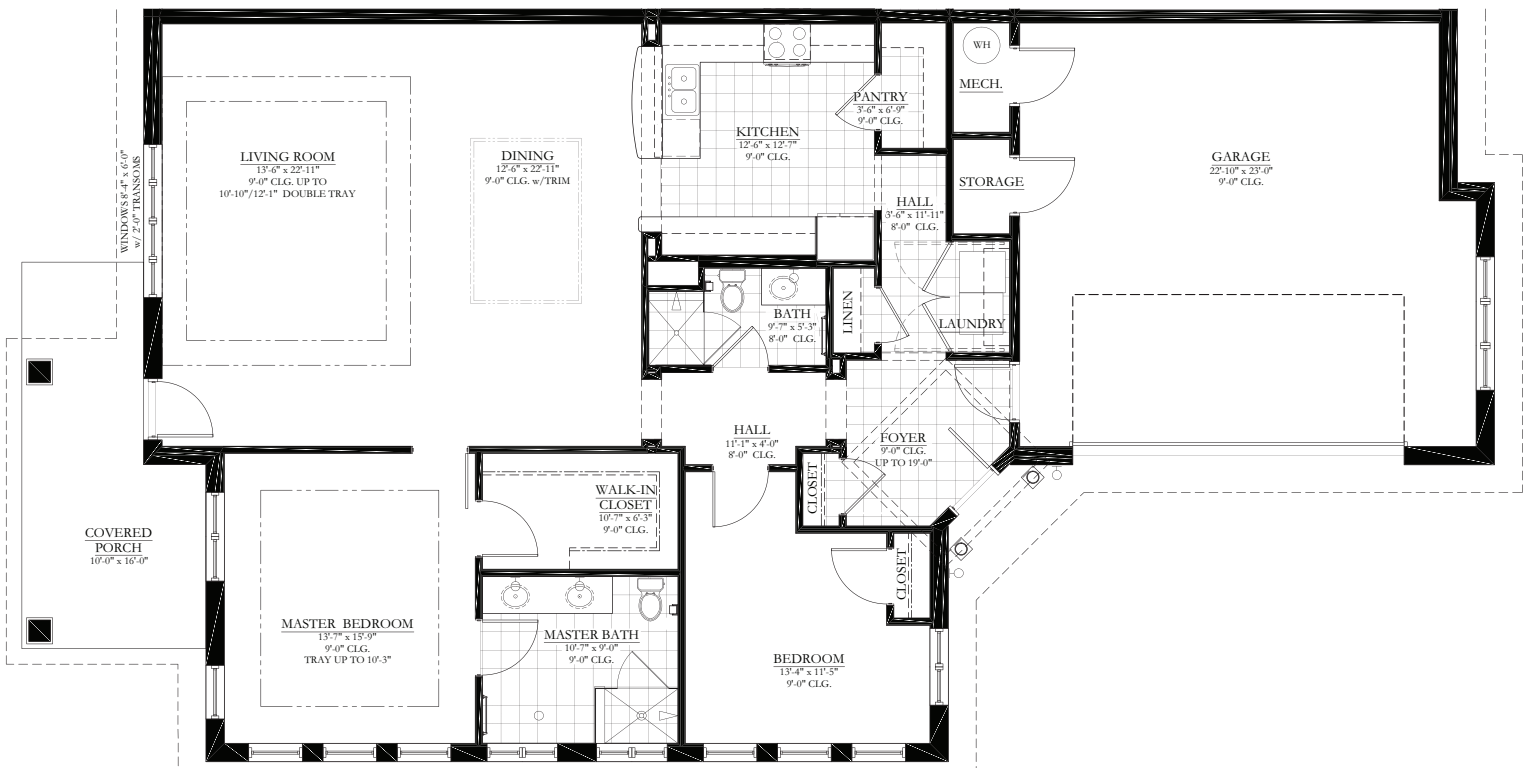

ESTATE HOMES

SEARSTONE
RETIREMENT COMMUNITY

SEARSTONE.COM

JUTLAND

2 BEDROOM, 2 BATHROOM

1,766 SQ. FT.

NOTE: ALL FLOOR PLANS ARE SUBJECT TO CHANGE/ADJUSTMENT.