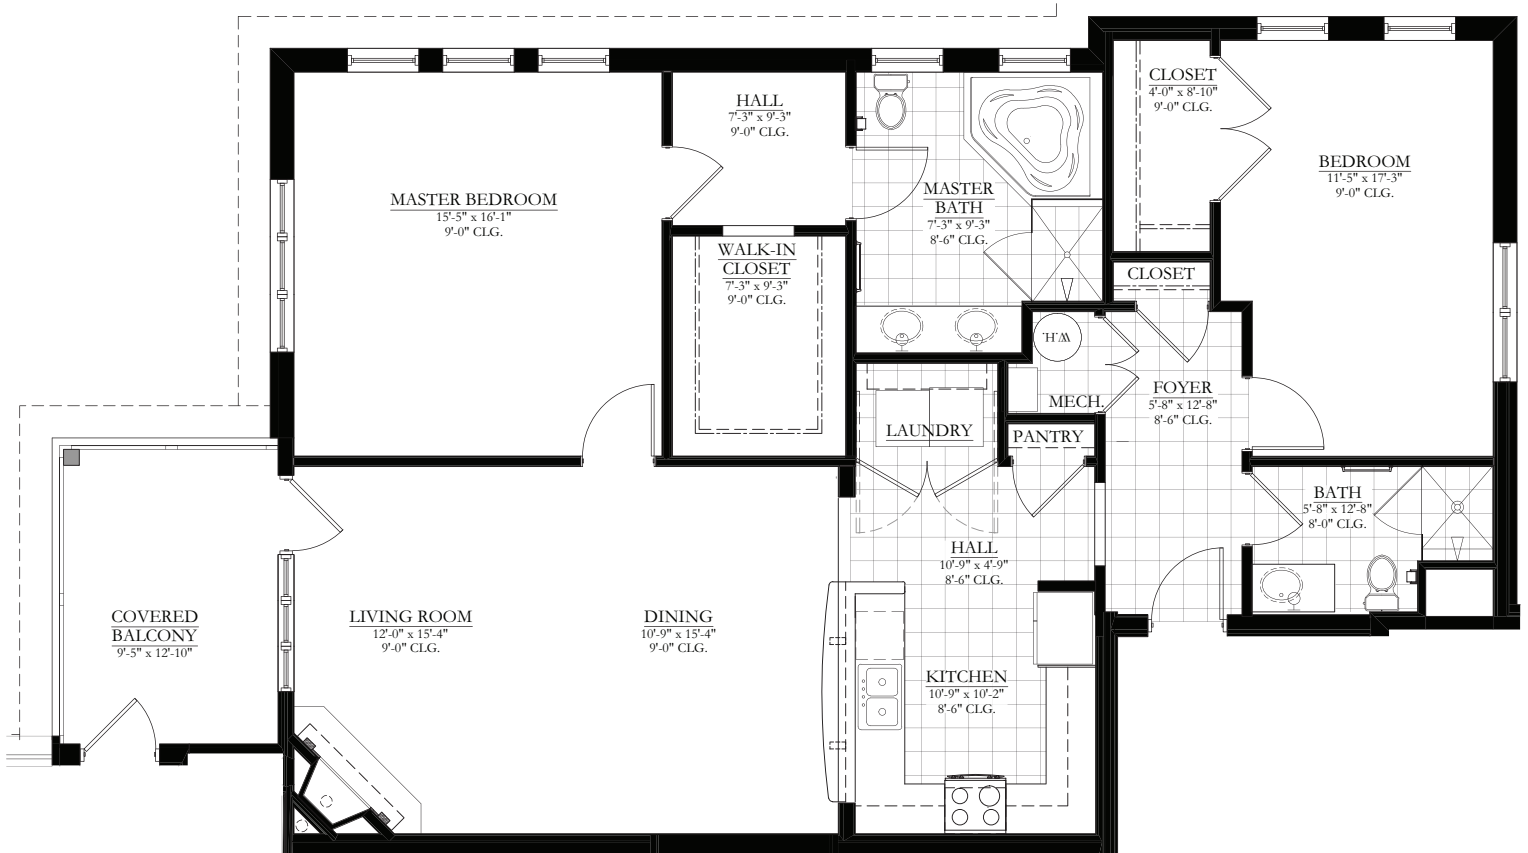

# LAKESIDE FLATS

**SEARSTONE**  
RETIREMENT COMMUNITY

SEARSTONE.COM

**SHETLAND**

**2 BEDROOM, 2 BATHROOM**

**1,562 SQ. FT.**

NOTE: ALL FLOOR PLANS ARE SUBJECT TO CHANGE/ADJUSTMENT.