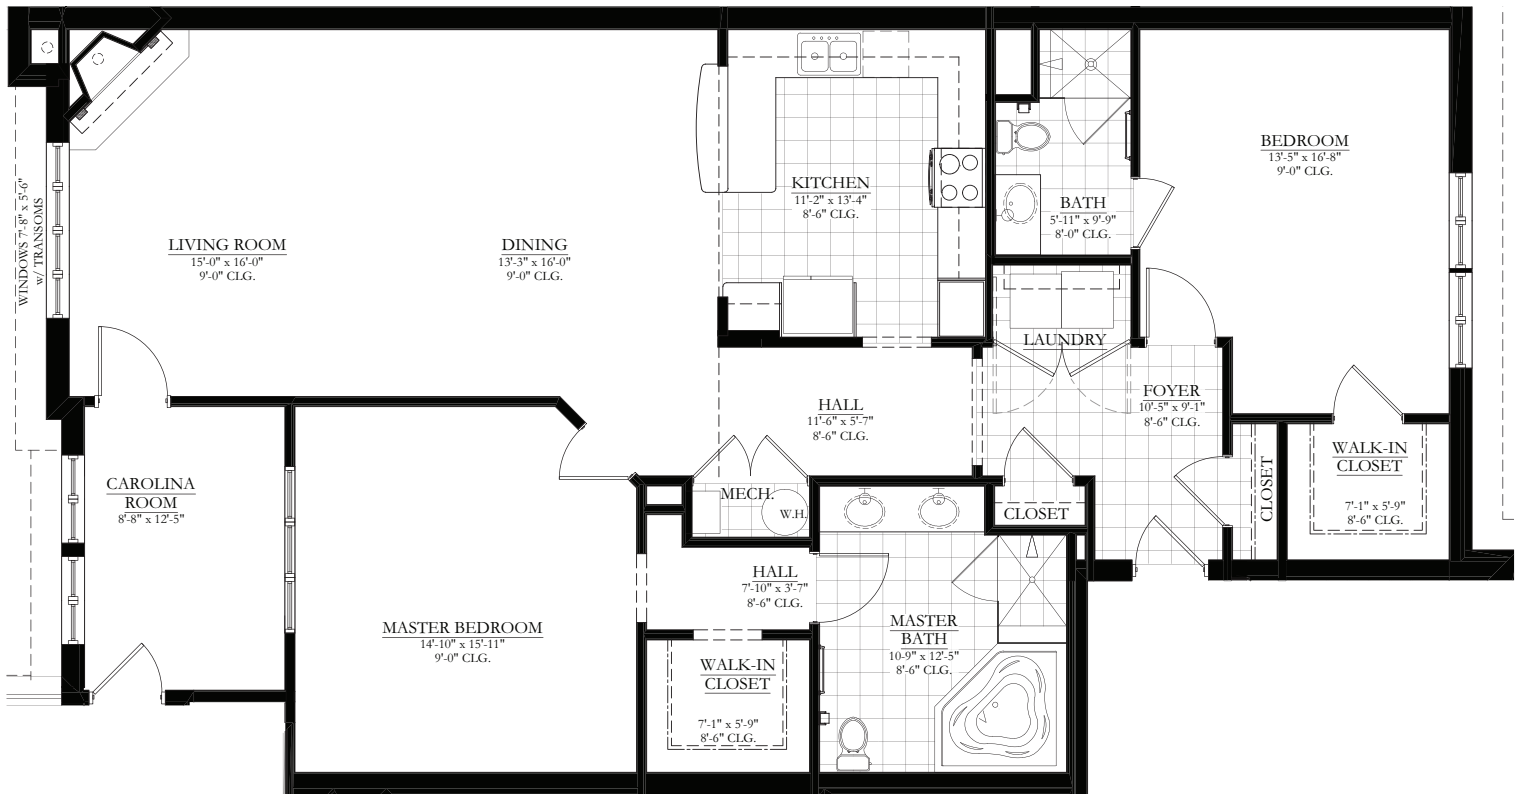

LAKE SIDE FLATS

SEARSTONE
RETIREMENT COMMUNITY

SEARSTONE.COM

PEGASUS

2 BEDROOM + CAROLINA ROOM, 2 BATHROOM

1,853 SQ. FT.

NOTE: ALL FLOOR PLANS ARE SUBJECT TO CHANGE/ADJUSTMENT.