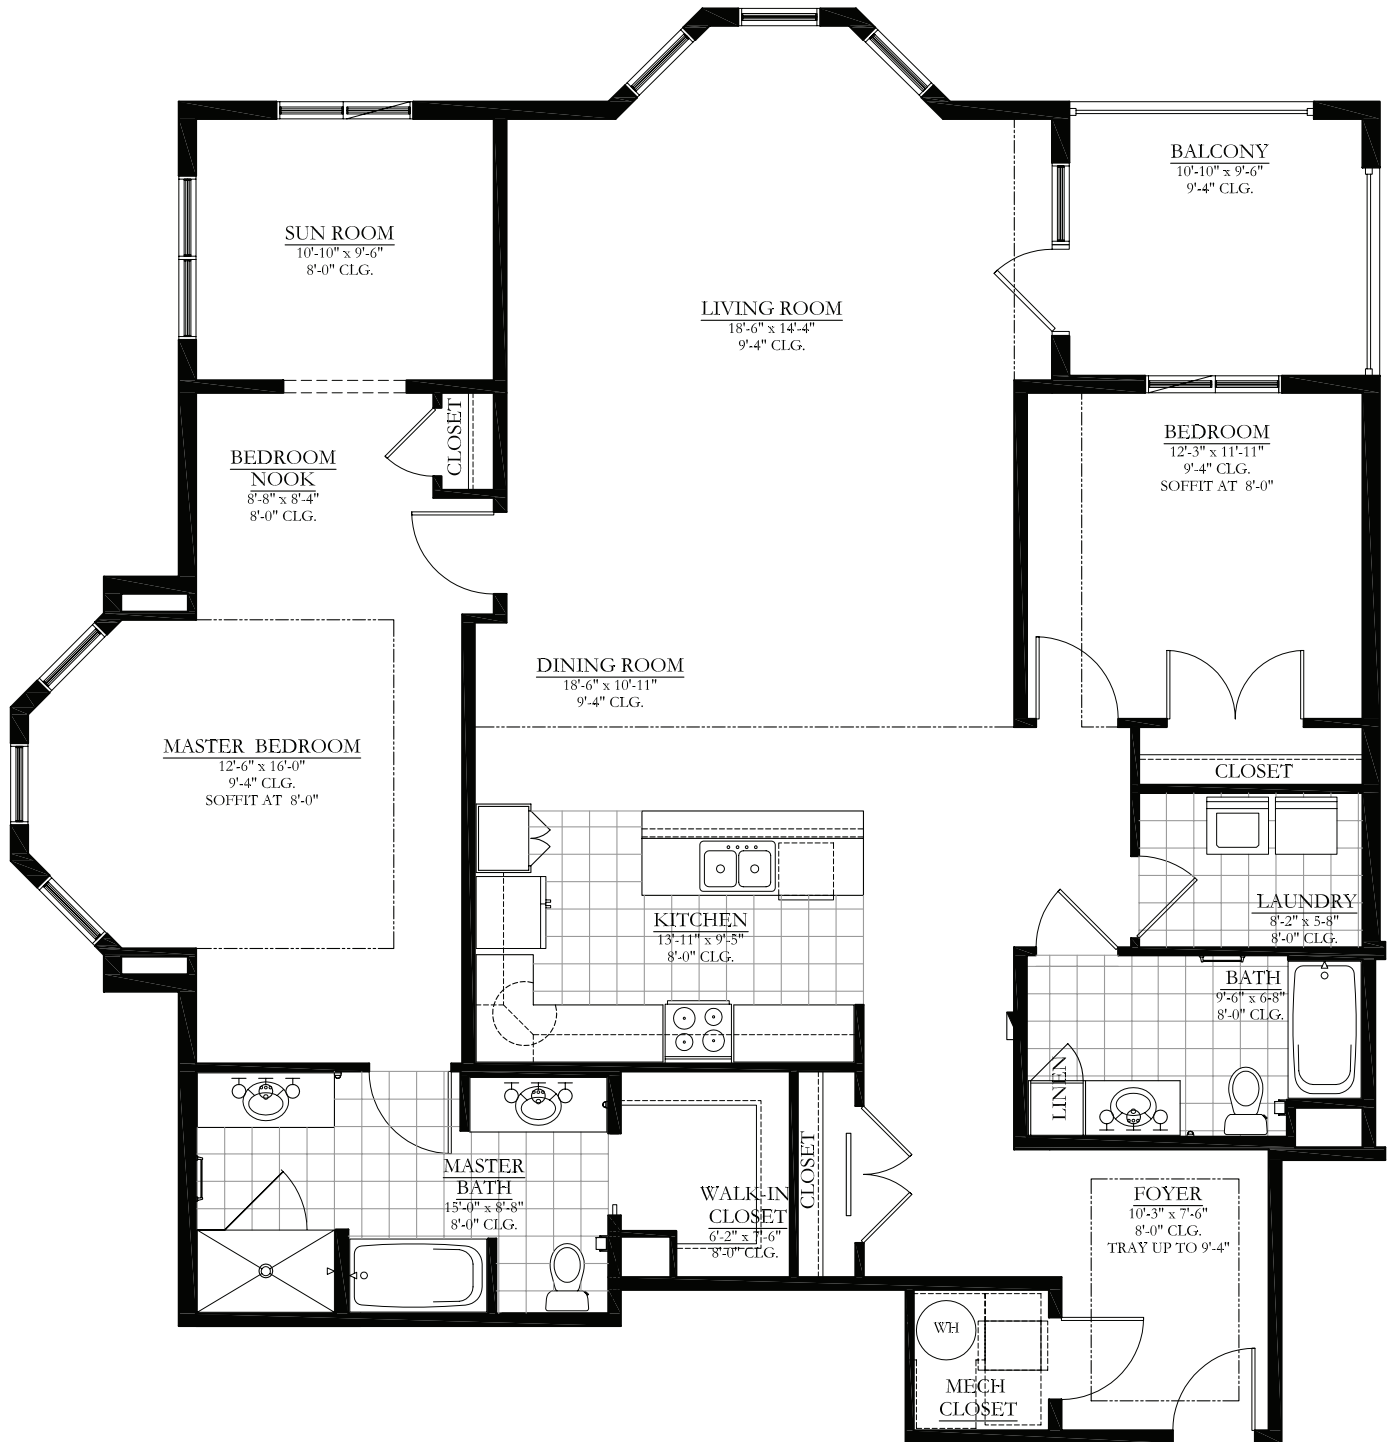

CALAIS TERRACE

SEARSTONE
RETIREMENT COMMUNITY

SEARSTONE.COM

HIGHLAND

2 BEDROOM, 2 BATHROOM

1,924 SQ. FT. | FLOOR 2,3,4

NOTE: ALL FLOOR PLANS ARE SUBJECT TO CHANGE/ADJUSTMENT.