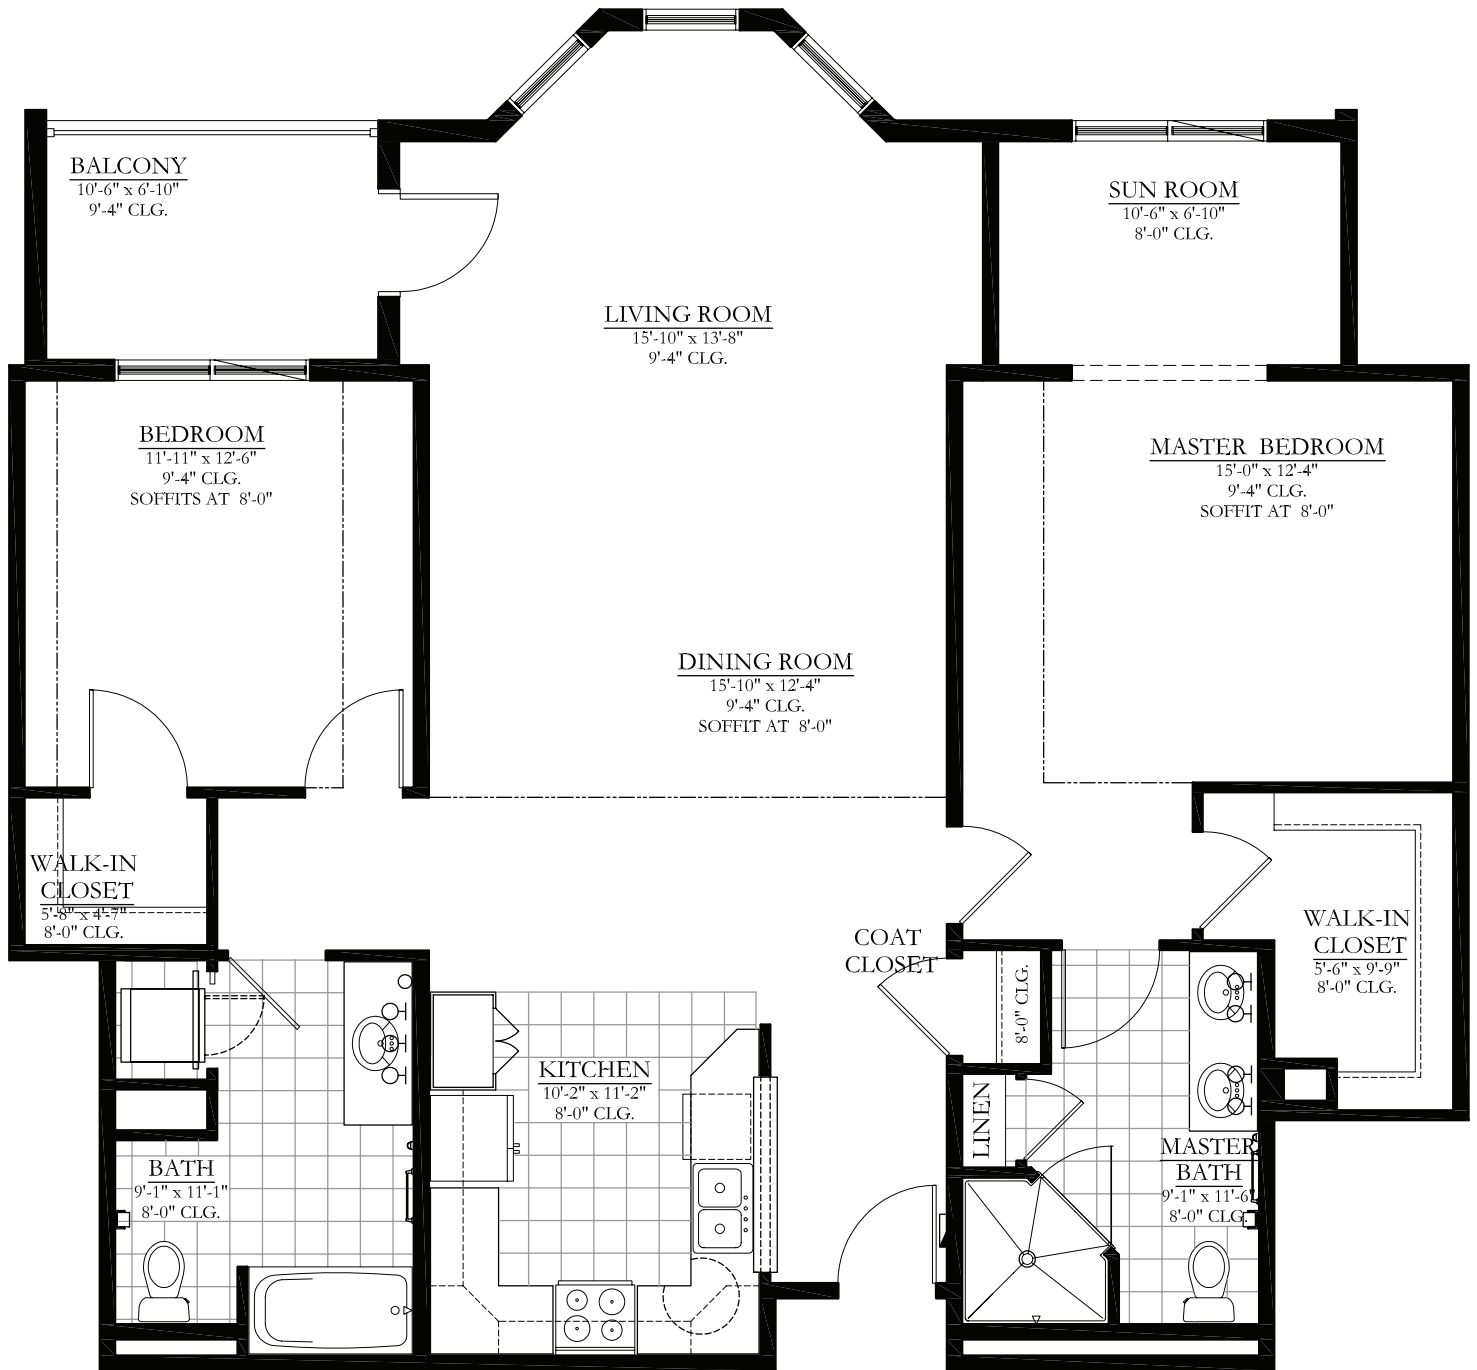

CALAIS TERRACE

SEARSTONE
RETIREMENT COMMUNITY

SEARSTONE.COM

HACKNEY

2 BEDROOM, 2 BATHROOM

1,500 SQ. FT. | FLOOR 2,3,4

NOTE: ALL FLOOR PLANS ARE SUBJECT TO CHANGE/ADJUSTMENT.