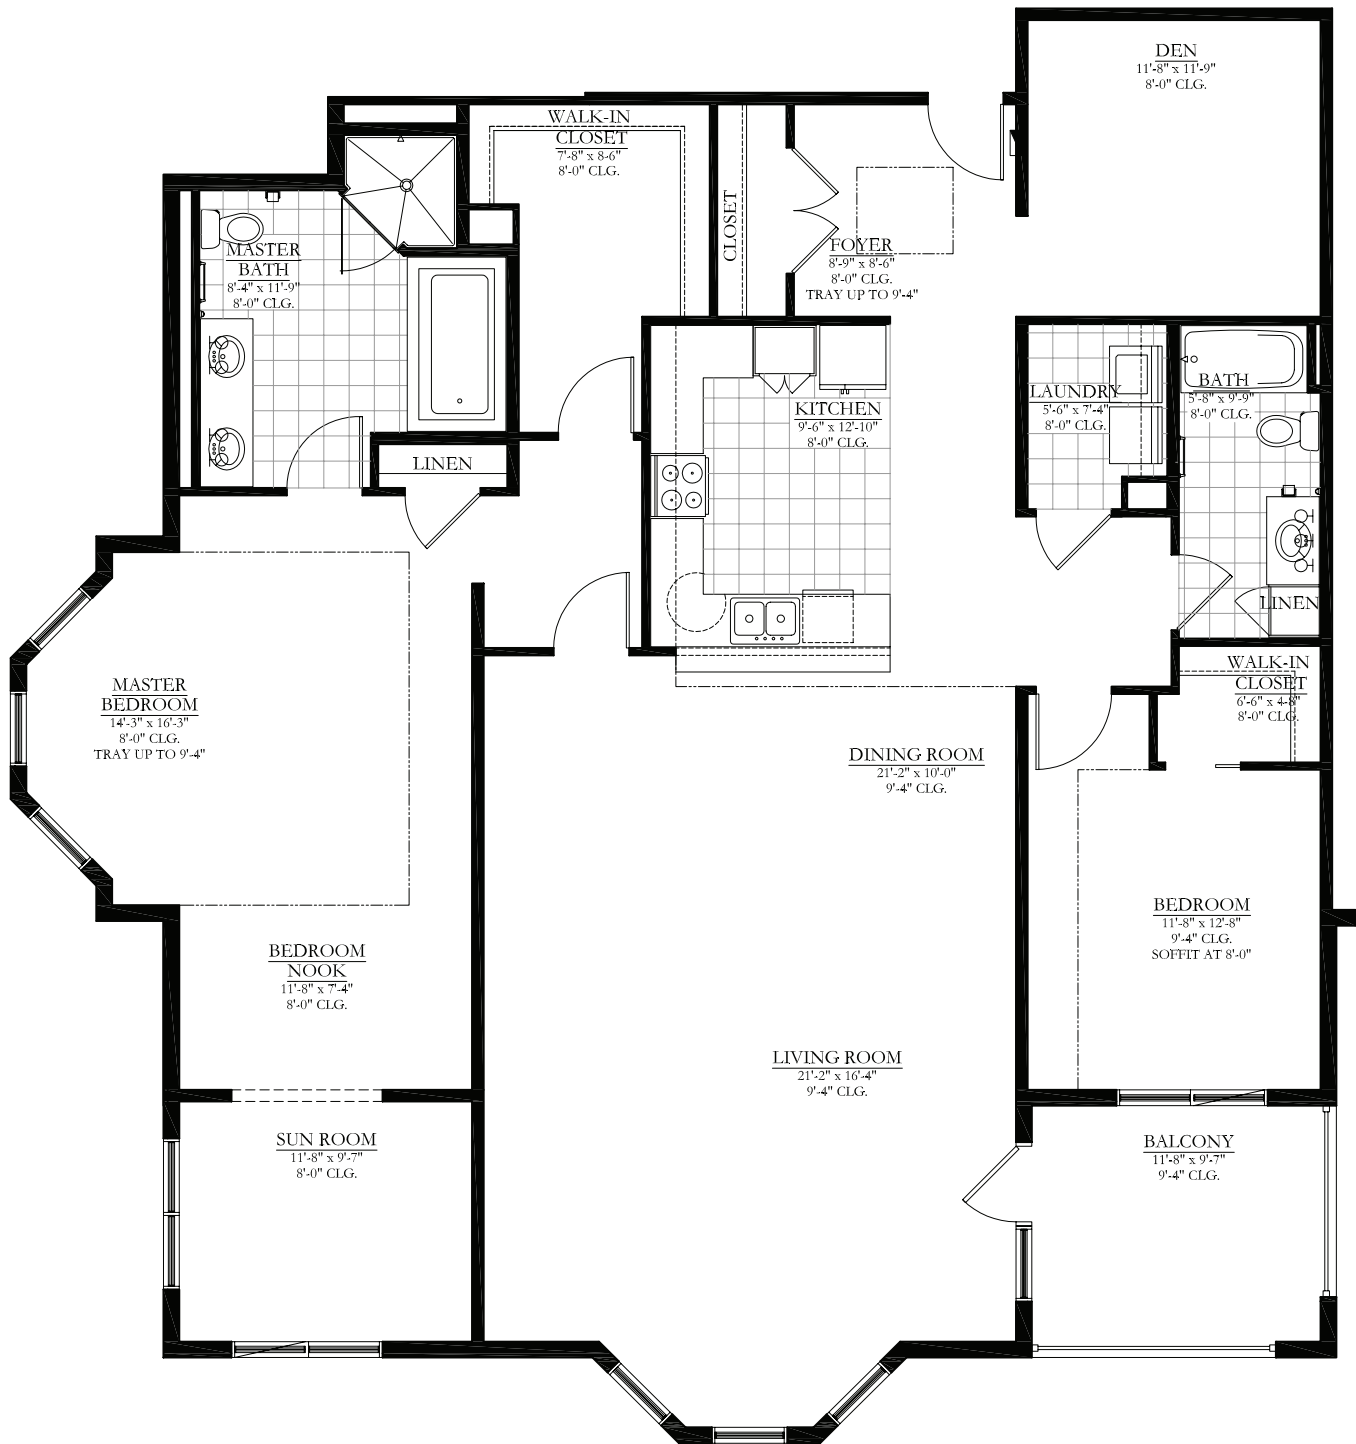

LORRAINE PLAZA

SEARSTONE
RETIREMENT COMMUNITY

SEARSTONE.COM

ESTONIAN

2 BEDROOM + DEN, 2 BATHROOM

2,294 SQ. FT. | FLOOR 2,3

NOTE: ALL FLOOR PLANS ARE SUBJECT TO CHANGE/ADJUSTMENT.