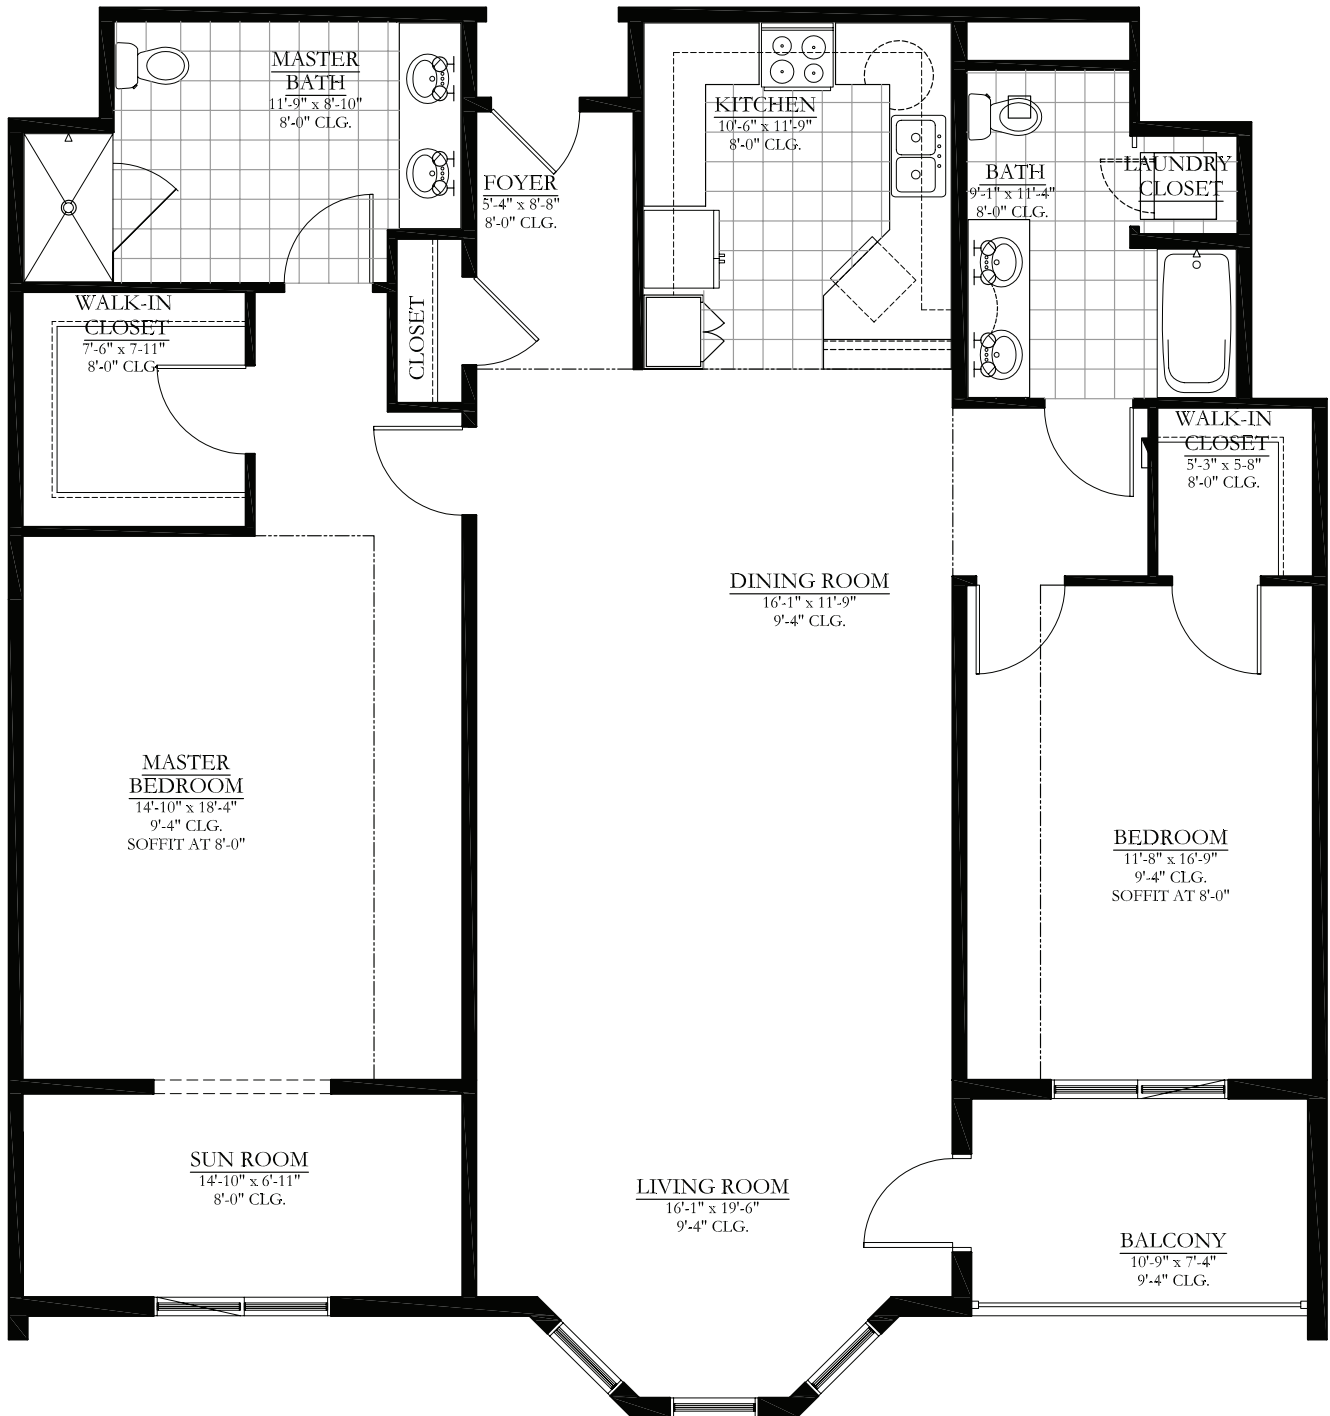

LORRAINE PLAZA

SEARSTONE
RETIREMENT COMMUNITY

SEARSTONE.COM

DARTMOOR

2 BEDROOM, 2 BATHROOM

1,793 SQ. FT. | FLOOR 2,3

NOTE: ALL FLOOR PLANS ARE SUBJECT TO CHANGE/ADJUSTMENT.