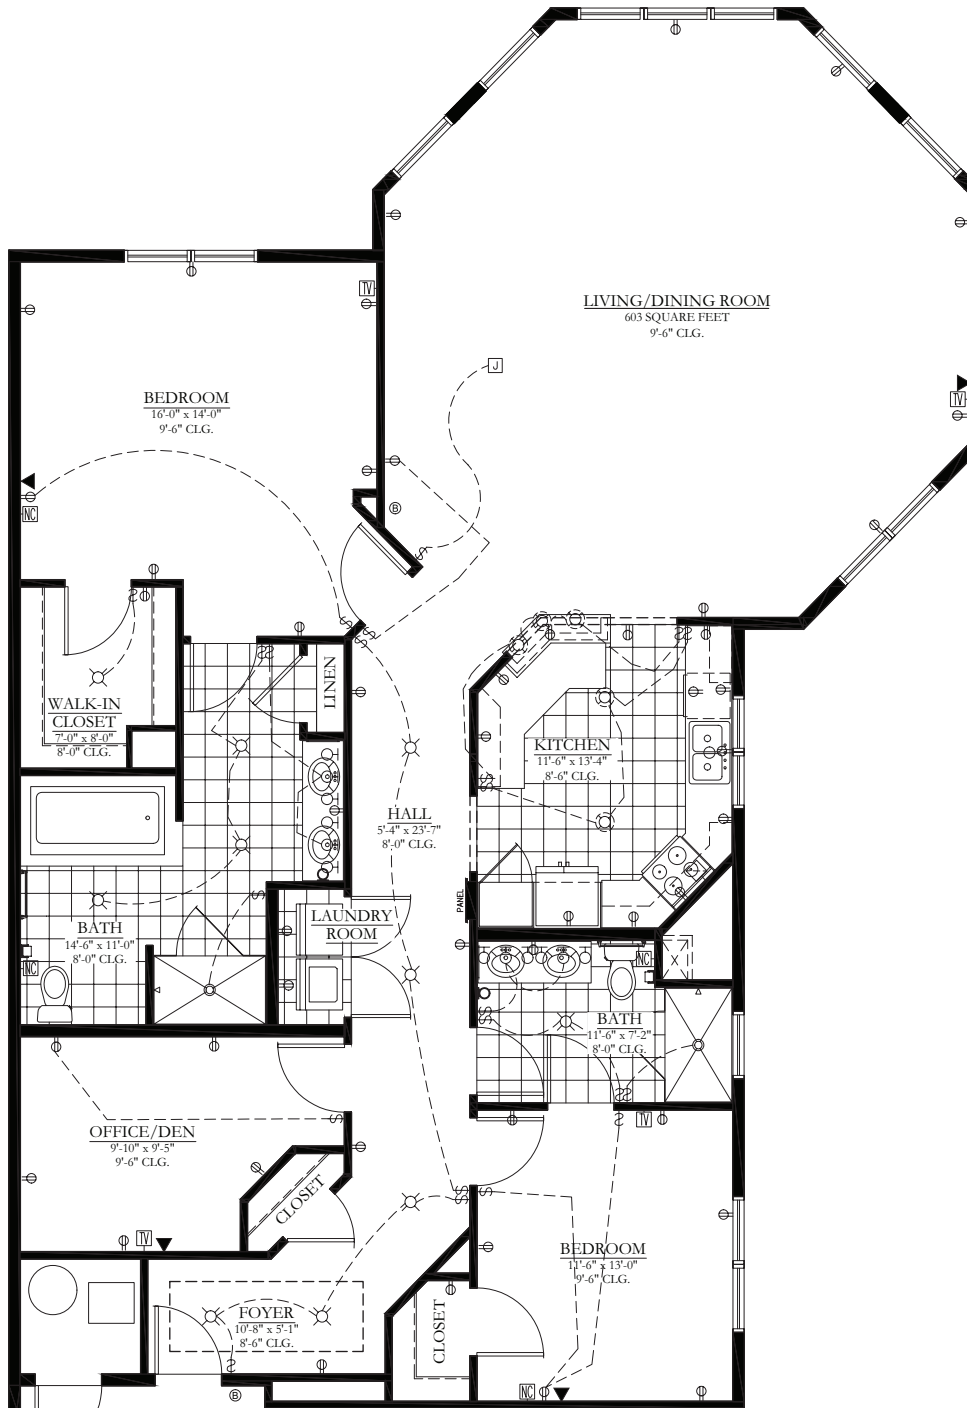

WINSTON CLUBHOUSE

SEARSTONE
RETIREMENT COMMUNITY

SEARSTONE.COM

CAMPOLINA

2 BEDROOM + DEN, 2 BATHROOM

2,000 SQ. FT.

NOTE: ALL FLOOR PLANS ARE SUBJECT TO CHANGE/ADJUSTMENT.